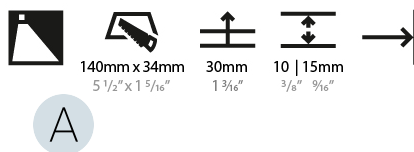

GENERAL

Series: Delight
Subseries: Delight String
Partner: Prolicht
Division: Architectural
Installation: Recessed
Product Type: Step Light
Mounting Location: Wall
Light Distribution: Asymmetric

PHYSICAL

Shape: Rectangle
Width (mm): 40
Width (in): 1 9/16
Height (mm): 150
Depth (mm): 26
Height (in): 5 7/8
Depth (in): 1
Ceiling Thickness (mm): 10 / 12 / 15
Ceiling Thickness (in): 3/8 or 1/2 or 9/16
Min. Recessing Depth (mm): 30
Min. Recessing Depth (in): 1 3/16
Weight (kg): .21
Weight (lbs): .46
Installation Requirement: 140mm / 5 1/2" x 34mm / 1 5/16"
Fixture Finish: SSR / BKV / CWI / CRY / HAB / UFT / ITA / RUA / FTG / MYG / LOD / PUS / FRO / FUP / KIA / POP / BLS / SPG / MEY / GOH / CHC / COM / ABZ / JAG / OBR / MOS / ROR
Fixture Material: Aluminum

ELECTRICAL

Lamp Type: LED (Zhaga Standard)
Input Wattage (W): 2.2
Total Output Wattage (W): 2
Dimming: Non-Dimming / Phase Dimming (120Vac only) / 0-10V Dimming
Driver Included: No
Driver Location: Remote
Driver Type: Constant Current - 120 / 277Vac
Driver Class: Class 2
Input Voltage (V): 120 - 277
Constant Current (MA): 700

LED

Number of LEDs: 1
Color Temperature (°K): 2700 / 3000 / 3500 / 4000
Max. Delivered Lumen (lm): 30
CRI: >90 CRI
Lamp Life (hrs): 50000

OPTICAL

RATINGS AND CERTIFICATIONS

Certified By: Certified for North American Standards
IP rating: IP20

PROJECT
TYPE
SPECIFIER
QUANTITY
DATE