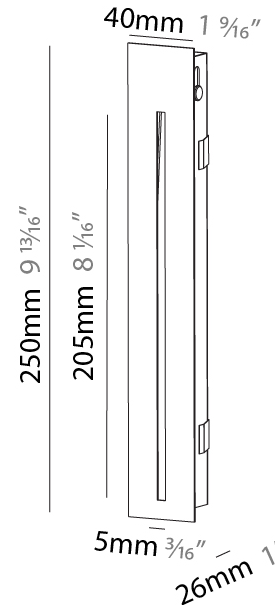

GENERAL

Series: Delight
Subseries: Delight String
Partner: Prolicht
Division: Architectural
Installation: Recessed
Product Type: Step Light
Mounting Location: Wall
Light Distribution: Asymmetric

PHYSICAL

Shape: Rectangle
Width (mm): 40
Width (in): 1 9/16
Height (mm): 250
Depth (mm): 26
Height (in): 9 13/16
Depth (in): 1
Ceiling Thickness (mm): 10 / 12 / 15
Ceiling Thickness (in): 3/8 or 1/2 or 9/16
Min. Recessing Depth (mm): 30
Min. Recessing Depth (in): 1 3/16
Weight (kg): .83
Weight (lbs): 1.8
Fixture Finish: SSR / BKV / CWI / CRY / HAB / UFT / ITA / RUA / FTG / MYG / LOD / PUS / FRO / FUP / KIA / POP / BLS / SPG / MEY / GOH / CHC / COM / ABZ / JAG / OBR / MOS / ROR
Fixture Material: Aluminum
Cut-out Measurements: 240mm / 9 7/16" x 34mm / 1 5/16"

ELECTRICAL

Lamp Type: LED (Zhaga Standard)
Input Wattage (W): 2.2
Total Output Wattage (W): 2
Dimming: Non-Dimming / Phase Dimming (120Vac only) / 0-10V Dimming
Driver Included: No
Driver Location: Remote
Driver Type: Constant Current - 120 / 277Vac
Driver Class: Class 2
Input Voltage (V): 120 - 277
Constant Current (MA): 700

LED

Number of LEDs: 1
Color Temperature (°K): 2700 / 3000 / 3500 / 4000
Max. Delivered Lumen (lm): 30
CRI: >90 CRI
Lamp Life (hrs): 50000

OPTICAL

RATINGS AND CERTIFICATIONS

Certified By: Certified for North American Standards
IP rating: IP20

PROJECT
TYPE
SPECIFIER
QUANTITY
DATE