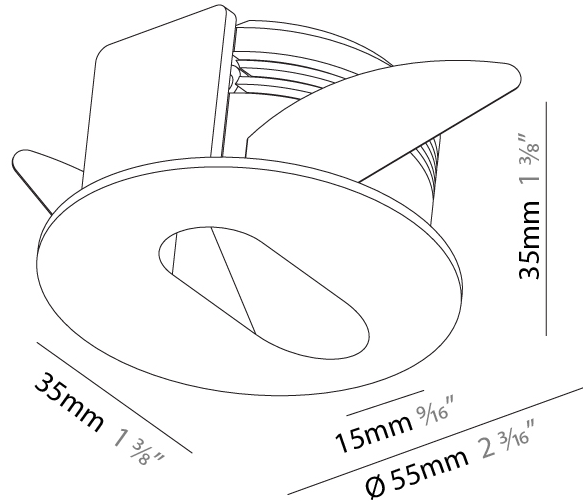

1. To build a product code in our configurator select the specify button on the base model # product page
2. To build a manual product code on this datasheet choose from the options listed below in blue font and add the suffix to the base model #

GENERAL

Series: Delight
Subseries: Delight Lollipop Round Wide
Brand: Prolicht
Division: Architectural
Mounting Type: Recessed
Mounting Location: Wall
Subcategory: Step Light

PHYSICAL

Shape: Round
Diameter (mm): 55
Diameter (in): 2 3/16
Depth (mm): 35
Depth (in): 1 3/8
Min. Recessing Depth (mm): 40
Min. Recessing Depth (in): 1 9/16
Light Distribution: Asymmetric
Weight (kg): 0.11
Weight (lbs): 0.25
Fixture Finish: SSR / BKV / CWI / CRY / HAB / UFT / ITA / RUA / FTG / MYG / LOD / PUS / FRO / FUP / KIA / POP / BLS / SPG / MEY / GOH / GUM / CHC / COM / ABZ / JAG / OBR / MOS / ROR
Fixture Material: Aluminum

ELECTRICAL

Lamp Type: LED (Zhaga Standard)
Input Wattage (W): 2.2
Total Output Wattage (W): 2
Dimming: 0-10V Dimming / Phase Dimming (120Vac Only)
Driver Included: No
Driver Location: Remote
Driver Type: Constant Current - 120 / 277Vac
Input Voltage (V): 120 - 277
Constant Current (MA): 700

LED

Number of LEDs: 1
Color Temperature (°K): 2700 / 3000 / 4000
Max. Delivered Lumen (lm): 150 / 160 / 170
CRI: >90 CRI
Lamp Life (hrs): 50000

OPTICAL

RATINGS AND CERTIFICATIONS

Certified By: Certified for North American Standards
IP rating: IP20