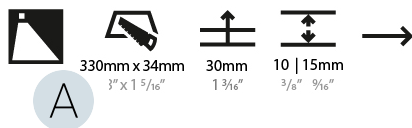

GENERAL

Series: Delight
Subseries: Delight String Step
Partner: Prolicht
Division: Architectural
Installation: Recessed
Product Type: Step Light
Mounting Location: Wall
Light Distribution: Asymmetric

PHYSICAL

Shape: Rectangle
Length (mm): 340
Length (in): 13 3/8
Height (mm): 40
Depth (mm): 27
Height (in): 1 9/16
Depth (in): 1 1/16
Ceiling Thickness (mm): 10 / 12 / 15
Ceiling Thickness (in): 3/8 or 1/2 or 9/16
Min. Recessing Depth (mm): 30
Min. Recessing Depth (in): 1 3/16
Weight (kg): 0.404
Weight (lbs): 0.89
Fixture Finish: SSR / BKV / CWI / CRY / HAB / UFT / ITA / RUA / FTG / MYG / LOD / PUS / FRO / FUP / KIA / POP / BLS / SPG / MEY / GOH / CHC / COM / ABZ / JAG / OBR / MOS / ROR
Fixture Material: Aluminum
Cut-out Measurements: 330mm / 13" x 34mm / 1 5/16"

ELECTRICAL

Lamp Type: LED (Zhaga Standard)
Input Wattage (W): 4
Total Output Wattage (W): 3.6
Dimming: 0-10V Dimming / Phase Dimming (120Vac Only)
Driver Included: No
Driver Location: Remote
Driver Type: Constant Voltage - 120 / 277Vac
Driver Class: Class 2
Input Voltage (V): 120 - 277
Output Voltage (V): 24

LED

Number of LEDs: 1
Color Temperature (°K): 3000 / 3500 / 5000
Max. Delivered Lumen (lm): 120
CRI: >80 CRI
Lamp Life (hrs): 50000

OPTICAL

RATINGS AND CERTIFICATIONS

Certified By: Certified for North American Standards
IP rating: IP20