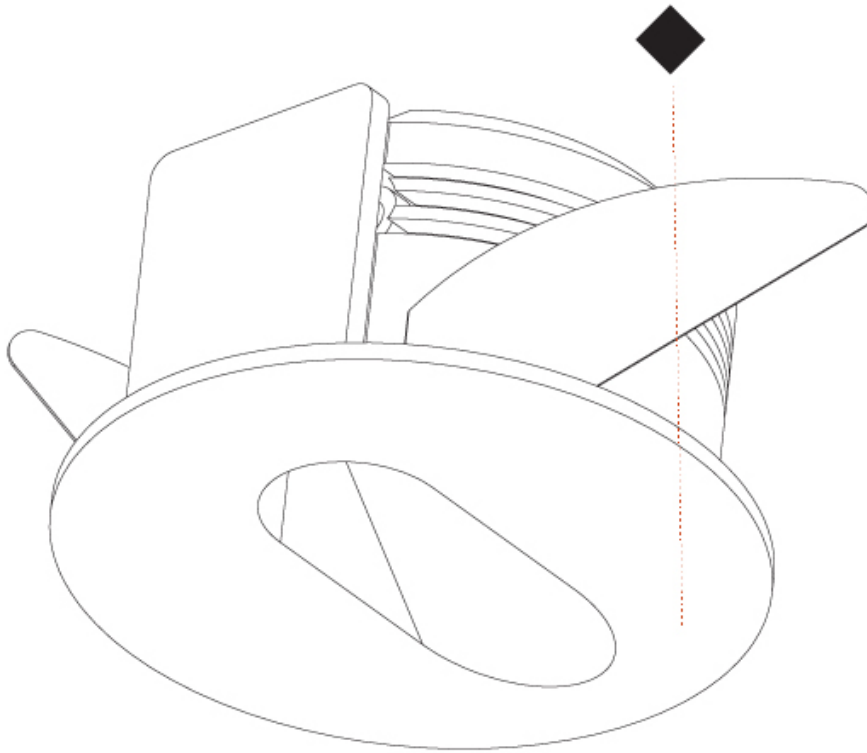

DELIGHT LOLLIPOP ROUND WIDE RECESSED

A35693-

PROJECT

TYPE

SPECIFIER

QUANTITY

DATE

PROJECT	
TYPE	
SPECIFIER	
QUANTITY	
DATE	