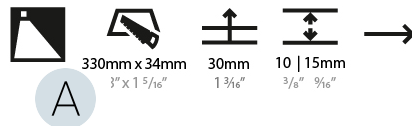

GENERAL

Series: Delight
Subseries: Delight String Step
Partner: Prolicht
Division: Architectural
Installation: Recessed
Product Type: Step Light
Mounting Location: Wall
Light Distribution: Asymmetric

PHYSICAL

Shape: Rectangle
Length (mm): 340
Length (in): 13 3/8
Height (mm): 40
Depth (mm): 27
Height (in): 1 9/16
Depth (in): 1 1/16
Ceiling Thickness (mm): 10 / 12 / 15
Ceiling Thickness (in): 3/8 or 1/2 or 9/16
Min. Recessing Depth (mm): 30
Min. Recessing Depth (in): 1 3/16
Weight (kg): 0.404
Weight (lbs): 0.89
Fixture Finish: SSR / BKV / CWI / CRY / HAB / UFT / ITA / RUA / FTG / MYG / LOD / PUS / FRO / FUP / KIA / POP / BLS / SPG / MEY / GOH / CHC / COM / ABZ / JAG / OBR / MOS / ROR
Fixture Material: Aluminum
Cut-out Measurements: 330mm / 13" x 34mm / 1 5/16"

ELECTRICAL

Lamp Type: LED (Zhaga Standard)
Input Wattage (W): 4
Total Output Wattage (W): 3.6
Dimming: 0-10V Dimming / Phase Dimming (120Vac Only)
Driver Included: No
Driver Location: Remote
Driver Type: Constant Voltage - 120 / 277Vac
Driver Class: Class 2
Input Voltage (V): 120 - 277
Output Voltage (V): 24

LED

Number of LEDs: 1
Color Temperature (°K): 3000 / 3500 / 5000
Max. Delivered Lumen (lm): 120
CRI: >80 CRI
Lamp Life (hrs): 50000

OPTICAL

RATINGS AND CERTIFICATIONS

Certified By: Certified for North American Standards
IP rating: IP20