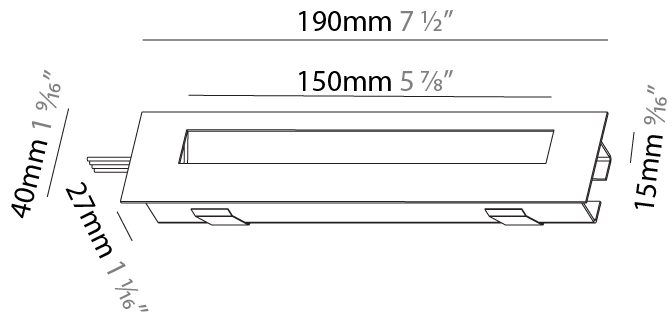

GENERAL

Series: Delight
Subseries: Delight String Step Wide
Brand: Prolicht
Division: Architectural
Mounting Type: Recessed
Mounting Location: Wall
Subcategory: Step Light

PHYSICAL

Shape: Rectangle
Length (mm): 190
Length (in): 7 1/2
Height (mm): 40
Depth (mm): 27
Height (in): 1 9/16
Depth (in): 1 1/16
Ceiling Thickness (mm): 10 / 12 / 15
Ceiling Thickness (in): 3/8 or 1/2 or 9/16
Min. Recessing Depth (mm): 30
Min. Recessing Depth (in): 1 3/16
Light Distribution: Asymmetric
Weight (kg): 0.208
Weight (lbs): .4576
Fixture Finish: SSR / BKV / CWI / CRY / HAB / UFT / ITA / RUA / FTG / MYG / LOD / PUS / FRO / FUP / KIA / POP / BLS / SPG / MEY / GOH / GUM / CHC / COM / ABZ / JAG / OBR / MOS / ROR
Fixture Material: Aluminum
Cut-out Measurements: 140mm / 5 1/2" x 34mm / 1 5/16"

ELECTRICAL

Lamp Type: LED (Zhaga Standard)
Input Wattage (W): 2.2
Total Output Wattage (W): 2
Dimming: 0-10V Dimming / Phase Dimming (120Vac Only)
Driver Included: No
Driver Location: Remote
Driver Type: Constant Voltage - 120 / 277Vac
Driver Class: Class 2
Input Voltage (V): 120 - 277
Output Voltage (V): 24

LED

Number of LEDs: 1
Color Temperature (°K): 3000 / 3500 / 5000
Max. Delivered Lumen (lm): 60
CRI: >80 CRI
Lamp Life (hrs): 50000

OPTICAL

RATINGS AND CERTIFICATIONS

Certified By: Certified for North American Standards
IP rating: IP20