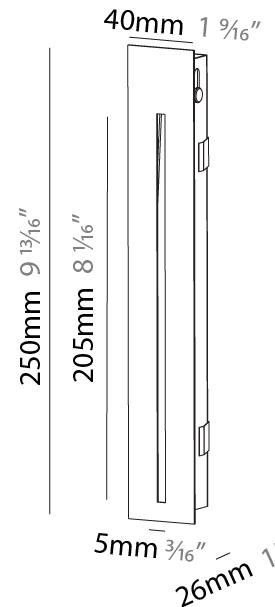

GENERAL

Series: Delight
Subseries: Delight String
Brand: Prolicht
Division: Architectural
Mounting Type: Recessed
Mounting Location: Wall
Subcategory: Step Light

PHYSICAL

Shape: Rectangle
Width (mm): 40
Width (in): 1 9/16
Height (mm): 250
Depth (mm): 26
Height (in): 9 13/16
Depth (in): 1
Ceiling Thickness (mm): 10 / 12 / 15
Ceiling Thickness (in): 3/8 or 1/2 or 9/16
Min. Recessing Depth (mm): 30
Min. Recessing Depth (in): 1 3/16
Light Distribution: Asymmetric
Weight (kg): .83
Weight (lbs): 1.8
Fixture Finish: SSR / BKV / CWI / CRY / HAB / UFT / ITA / RUA / FTG / MYG / LOD / PUS / FRO / FUP / KIA / POP / BLS / SPG / MEY / GOH / GUM / CHC / COM / ABZ / JAG / OBR / MOS / ROR
Fixture Material: Aluminum
Cut-out Measurements: 240mm / 9 7/16" x 34mm / 1 5/16"

ELECTRICAL

Lamp Type: LED (Zhaga Standard)
Input Wattage (W): 2.2
Total Output Wattage (W): 2
Dimming: Non-Dimming / Phase Dimming (120Vac only) / 0-10V Dimming
Driver Included: No
Driver Location: Remote
Driver Type: Constant Current - 120 / 277Vac
Driver Class: Class 2
Input Voltage (V): 120 - 277
Constant Current (MA): 700

LED

Number of LEDs: 1
Color Temperature (°K): 2700 / 3000 / 3500 / 4000
Max. Delivered Lumen (lm): 30
CRI: >90 CRI
Lamp Life (hrs): 50000

OPTICAL

RATINGS AND CERTIFICATIONS

Certified By: Certified for North American Standards
IP rating: IP20