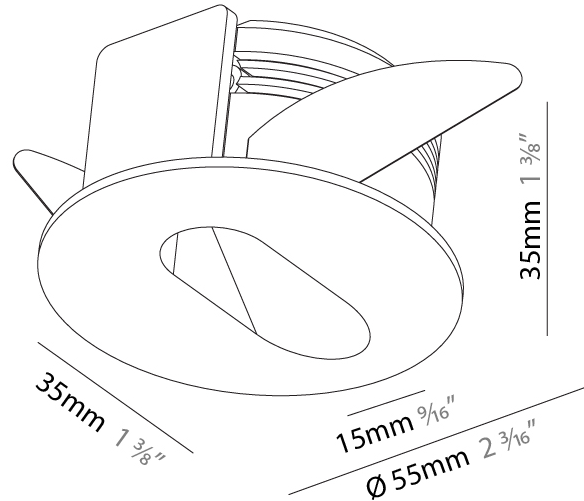

1. To build a product code in our configurator select the specify button on the base model # product page
2. To build a manual product code on this datasheet choose from the options listed below in blue font and add the suffix to the base model #

GENERAL

Series: Delight
Subseries: Delight Lollipop Round Wide
Brand: Prolicht
Division: Architectural
Mounting Type: Recessed
Mounting Location: Wall
Subcategory: Step Light

PHYSICAL

Shape: Round
Diameter (mm): 55
Diameter (in): 2 3/16
Depth (mm): 35
Depth (in): 1 3/8
Min. Recessing Depth (mm): 40
Min. Recessing Depth (in): 1 9/16
Light Distribution: Asymmetric
Weight (kg): 0.11
Weight (lbs): 0.25
Fixture Finish: [SSR / BKV / CWI / CRY / HAB / UFT / ITA / RUA / FTG / MYG / LOD / PUS / FRO / FUP / KIA / POP / BLS / SPG / MEY / GOH / GUM / CHC / COM / ABZ / JAG / OBR / MOS / ROR](#)
Fixture Material: Aluminum

ELECTRICAL

Lamp Type: LED (Zhaga Standard)
Input Wattage (W): 2.2
Total Output Wattage (W): 2
Dimming: 0-10V Dimming / Phase Dimming (120Vac Only)
Driver Included: No
Driver Location: Remote
Driver Type: Constant Current - 120 / 277Vac
Input Voltage (V): 120 - 277
Constant Current (MA): 700

LED

Number of LEDs: 1
Color Temperature (°K): [2700 / 3000 / 4000](#)
Max. Delivered Lumen (lm): 150 / 160 / 170
CRI: >90 CRI
Lamp Life (hrs): 50000

OPTICAL

RATINGS AND CERTIFICATIONS

Certified By: Certified for North American Standards
IP rating: IP20