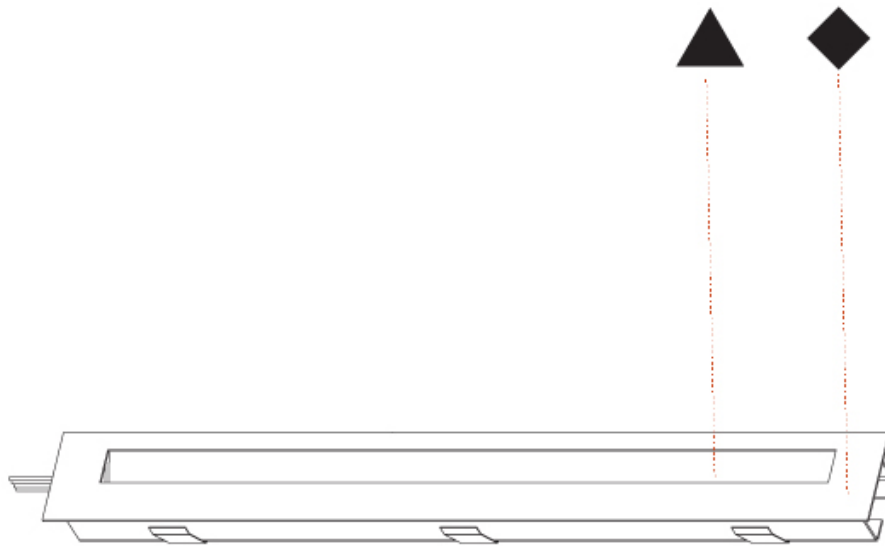

DELIGHT STRING STEP WIDE RECESSED

A35703-

PROJECT

TYPE

SPECIFIER

QUANTITY

DATE

A