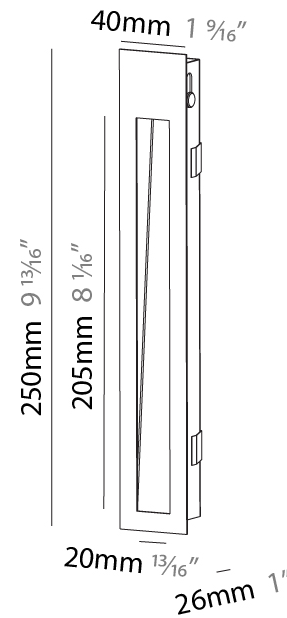

GENERAL

Series: Delight
Subseries: Delight String Wide
Partner: Prolicht
Division: Architectural
Installation: Recessed
Product Type: Step Light
Mounting Location: Wall
Light Distribution: Asymmetric

PHYSICAL

Shape: Rectangle
Length (mm): 250
Length (in): 9 ¹³/₁₆
Width (mm): 40
Width (in): 1 ⁹/₁₆
Height (mm): 250
Depth (mm): 26
Height (in): 9 ¹³/₁₆
Depth (in): 1
Ceiling Thickness (mm): 10 / 12 / 15
Ceiling Thickness (in): 3/8 or 1/2 or 9/16
Min. Recessing Depth (mm): 30
Min. Recessing Depth (in): 1 ³/₁₆
Weight (kg): .83
Weight (lbs): 1.8
Fixture Finish: SSR / BKV / CWI / CRY / HAB / UFT / ITA / RUA / FTG / MYG / LOD / PUS / FRO / FUP / KIA / POP / BLS / SPG / MEY / GOH / CHC / COM / ABZ / JAG / OBR / MOS / ROR
Fixture Material: Aluminum
Cut-out Measurements: 240mm / 9 7/16" x 34mm / 1 5/16"

ELECTRICAL

Lamp Type: LED (Zhaga Standard)
Input Wattage (W): 2.2
Total Output Wattage (W): 2
Dimming: 0-10V Dimming / Phase Dimming (120Vac Only)
Driver Included: No
Driver Location: Remote
Driver Type: Constant Current - 120 / 277Vac
Driver Class: Class 2
Input Voltage (V): 120 - 277
Constant Current (MA): 700

LED

Number of LEDs: 1
Color Temperature (°K): 2700 / 3000 / 3500 / 4000
Max. Delivered Lumen (lm): 60 / 60 / 68 / 70
CRI: >90 CRI
Lamp Life (hrs): 50000

OPTICAL

RATINGS AND CERTIFICATIONS

Certified By: Certified for North American Standards
IP rating: IP20