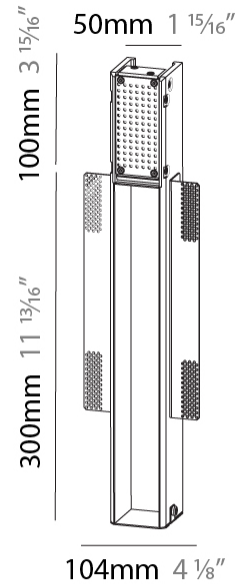

PHYSICAL

Shape: Rectangle
Width (mm): 50
Width (in): 1 15/16
Height (mm): 300
Depth (mm): 50
Height (in): 11 13/16
Depth (in): 1 15/16
Ceiling Thickness (mm): 10 / 12.5 / 15 / 25 / 30
Ceiling Thickness (in): 3/8 or 1/2 or 9/16 or 1 or 1 3/16
Min. Recessing Depth (mm): 90
Min. Recessing Depth (in): 3 9/16
Weight (kg): 1.2
Weight (lbs): 2.65
Fixture Finish: SSR / BKV / CWI / CRY / HAB / UFT / ITA / RUA / FTG / MYG / LOD / PUS / FRO / FUP / KIA / POP / BLS / SPG / MEY / GOH / CHC / COM / ABZ / JAG / OBR / MOS / ROR
Fixture Material: Aluminum
Cut-out Measurements: 402mm / 15 13/16" x 52mm / 2 1/16"
Upon Request: Unique Sizes Unique Ceiling Thickness

ELECTRICAL

Lamp Type: LED (Zhaga Standard)
Input Wattage (W): 1..1
Total Output Wattage (W): 1.0
Dimming: Non-Dimmable
Driver Included: Yes
Driver Location: Integrated
Driver Type: Constant Current - 120 / 277Vac
Driver Class: Class 2
Input Voltage (V): 120 - 277
Constant Current (MA): 350
Upon Request: Phase and 0-10V Dimming (Remote only)

LED

Number of LEDs: 1
Color Temperature (°K): 2700 / 3000 / 4000
Max. Delivered Lumen (lm): 57.4 / 60.2 / 64.8
CRI: >90 CRI
Lamp Life (hrs): 50000
Upon Request: RGB-W Special Color Temperature

OPTICAL

RATINGS AND CERTIFICATIONS

Certified By: Certified for North American Standards
IP rating: IP20