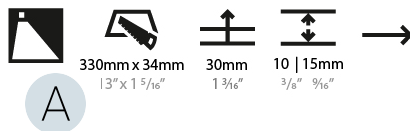

GENERAL

Series: Delight
Subseries: Delight String Step Wide
Partner: Prolicht
Division: Architectural
Installation: Recessed
Product Type: Step Light
Mounting Location: Wall
Light Distribution: Asymmetric

PHYSICAL

Shape: Rectangle
Length (mm): 340
Length (in): 13 3/8
Height (mm): 40
Depth (mm): 27
Height (in): 1 1/16
Depth (in): 1 1/16
Min. Recessing Depth (mm): 30
Min. Recessing Depth (in): 1 3/16
Weight (kg): 0.388
Weight (lbs): 0.854
Fixture Finish: SSR / BKV / CWI / CRY / HAB / UFT / ITA / RUA / FTG / MYG / LOD / PUS / FRO / FUP / KIA / POP / BLS / SPG / MEY / GOH / CHC / COM / ABZ / JAG / OBR / MOS / ROR
Fixture Material: Aluminum
Cut-out Measurements: 330mm / 13" x 34mm / 1 5/16"

ELECTRICAL

Lamp Type: LED (Zhaga Standard)
Input Wattage (W): 4
Total Output Wattage (W): 3.6
Dimming: 0-10V Dimming / Phase Dimming (120Vac Only)
Driver Included: No
Driver Location: Remote
Driver Type: Constant Voltage - 120 / 277Vac
Driver Class: Class 2
Input Voltage (V): 120 - 277
Output Voltage (V): 24

LED

Number of LEDs: 1
Color Temperature (°K): 3000 / 3500 / 5000
Max. Delivered Lumen (lm): 120
CRI: >80 CRI
Lamp Life (hrs): 50000

OPTICAL

RATINGS AND CERTIFICATIONS

Certified By: Certified for North American Standards
IP rating: IP20