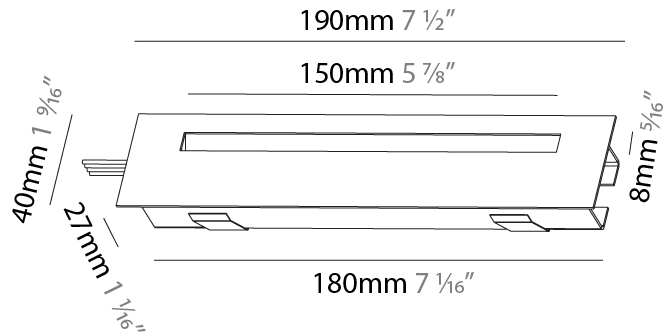

GENERAL

Series: Delight
Subseries: Delight String Step
Brand: Prolicht
Division: Architectural
Mounting Type: Recessed
Mounting Location: Wall
Subcategory: Step Light

PHYSICAL

Shape: Rectangle
Length (mm): 190
Length (in): 7 1/2
Height (mm): 40
Depth (mm): 27
Height (in): 1 9/16
Depth (in): 1 1/16
Ceiling Thickness (mm): 10 / 12 / 15
Ceiling Thickness (in): 3/8 or 1/2 or 9/16
Min. Recessing Depth (mm): 30
Min. Recessing Depth (in): 1 3/16
Light Distribution: Asymmetric
Weight (kg): 0.208
Weight (lbs): 0.4576
Fixture Finish: SSR / BKV / CWI / CRY / HAB / UFT / ITA / RUA / FTG / MYG / LOD / PUS / FRO / FUP / KIA / POP / BLS / SPG / MEY / GOH / GUM / CHC / COM / ABZ / JAG / OBR / MOS / ROR
Fixture Material: Aluminum
Cut-out Measurements: 140mm / 5 1/2" x 34mm / 1 5/16"

ELECTRICAL

Lamp Type: LED (Zhaga Standard)
Input Wattage (W): 2.2
Total Output Wattage (W): 2
Dimming: 0-10V Dimming / Phase Dimming (120Vac Only)
Driver Included: No
Driver Location: Remote
Driver Type: Constant Voltage - 120 / 277Vac
Driver Class: Class 2
Input Voltage (V): 120 - 277
Output Voltage (V): 24

LED

Number of LEDs: 1
Color Temperature (°K): 3000 / 3500 / 5000
Max. Delivered Lumen (lm): 60
CRI: >80 CRI
Lamp Life (hrs): 50000

OPTICAL

RATINGS AND CERTIFICATIONS

Certified By: Certified for North American Standards
IP rating: IP20

PROJECT
TYPE
SPECIFIER
QUANTITY
DATE