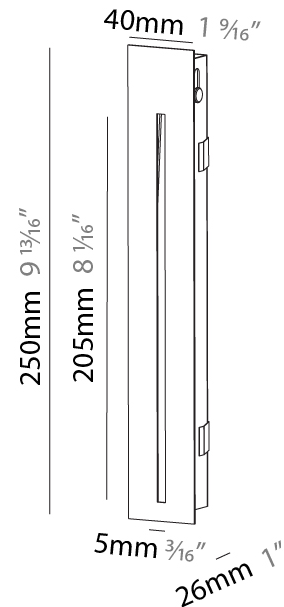

GENERAL

Series: Delight
Subseries: Delight String
Brand: Prolicht
Division: Architectural
Mounting Type: Recessed
Mounting Location: Wall
Subcategory: Step Light

PHYSICAL

Shape: Rectangle
Width (mm): 40
Width (in): 1 9/16
Height (mm): 250
Depth (mm): 26
Height (in): 9 13/16
Depth (in): 1
Ceiling Thickness (mm): 10 / 12 / 15
Ceiling Thickness (in): 3/8 or 1/2 or 9/16
Min. Recessing Depth (mm): 30
Min. Recessing Depth (in): 1 3/16
Light Distribution: Asymmetric
Weight (kg): .83
Weight (lbs): 1.8
Fixture Finish: SSR / BKV / CWI / CRY / HAB / UFT / ITA / RUA / FTG / MYG / LOD / PUS / FRO / FUP / KIA / POP / BLS / SPG / MEY / GOH / GUM / CHC / COM / ABZ / JAG / OBR / MOS / ROR
Fixture Material: Aluminum
Cut-out Measurements: 240mm / 9 7/16" x 34mm / 1 5/16"

ELECTRICAL

Lamp Type: LED (Zhaga Standard)
Input Wattage (W): 2.2
Total Output Wattage (W): 2
Dimming: Non-Dimming / Phase Dimming (120Vac only) / 0-10V Dimming
Driver Included: No
Driver Location: Remote
Driver Type: Constant Current - 120 / 277Vac
Driver Class: Class 2
Input Voltage (V): 120 - 277
Constant Current (MA): 700

LED

Number of LEDs: 1
Color Temperature (°K): 2700 / 3000 / 3500 / 4000
Max. Delivered Lumen (lm): 30
CRI: >90 CRI
Lamp Life (hrs): 50000

OPTICAL

RATINGS AND CERTIFICATIONS

Certified By: Certified for North American Standards
IP rating: IP20