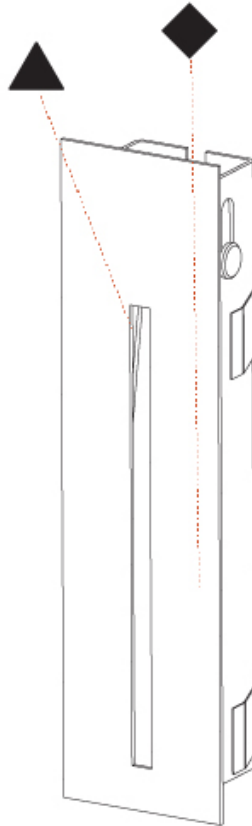

#### PHYSICAL

Shape: Rectangle  
 Width (mm): 40  
 Width (in): 1 9/16  
 Height (mm): 150  
 Depth (mm): 26  
 Height (in): 5 7/8  
 Depth (in): 1  
 Ceiling Thickness (mm): 10 / 12 / 15  
 Ceiling Thickness (in): 3/8 or 1/2 or 9/16  
 Min. Recessing Depth (mm): 30  
 Min. Recessing Depth (in): 1 3/16  
 Weight (kg): .21  
 Weight (lbs): .46  
 Installation Requirement: 140mm / 5 1/2" x 34mm / 1 5/16"  
 Fixture Finish: SSR / BKV / CWI / CRY / HAB / UFT / ITA / RUA / FTG / MYG / LOD / PUS / FRO / FUP / KIA / POP / BLS / SPG / MEY / GOH / CHC / COM / ABZ / JAG / OBR / MOS / ROR  
 Fixture Material: Aluminum

## DELIGHT STRING RECESSED

A35696-

PROJECT

TYPE

SPECIFIER

QUANTITY

DATE

A

## DELIGHT STRING RECESSED

#### PHYSICAL

Shape: Rectangle  
 Width (mm): 40  
 Width (in): 1 9/16  
 Height (mm): 250  
 Depth (mm): 26  
 Height (in): 9 13/16  
 Depth (in): 1  
 Ceiling Thickness (mm): 10 / 12 / 15  
 Ceiling Thickness (in): 3/8 or 1/2 or 9/16  
 Min. Recessing Depth (mm): 30  
 Min. Recessing Depth (in): 1 3/16  
 Weight (kg): .83  
 Weight (lbs): 1.8  
 Fixture Finish: SSR / BKV / CWI / CRY / HAB / UFT / ITA / RUA / FTG / MYG / LOD / PUS / FRO / FUP / KIA / POP / BLS / SPG / MEY / GOH / CHC / COM / ABZ / JAG / OBR / MOS / ROR  
 Fixture Material: Aluminum  
 Cut-out Measurements: 240mm / 9 7/16" x 34mm / 1 5/16"