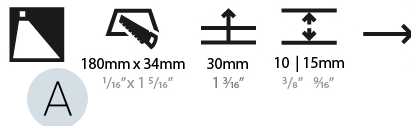

GENERAL

Series: Delight
Subseries: Delight String Step
Partner: Prolicht
Division: Architectural
Installation: Recessed
Product Type: Step Light
Mounting Location: Wall
Light Distribution: Asymmetric

PHYSICAL

Shape: Rectangle
Length (mm): 190
Length (in): 7 1/2
Height (mm): 40
Depth (mm): 27
Height (in): 1 9/16
Depth (in): 1 1/16
Ceiling Thickness (mm): 10 / 12 / 15
Ceiling Thickness (in): 3/8 or 1/2 or 9/16
Min. Recessing Depth (mm): 30
Min. Recessing Depth (in): 1 3/16
Weight (kg): 0.208
Weight (lbs): 0.4576
Fixture Finish: SSR / BKV / CWI / CRY / HAB / UFT / ITA / RUA / FTG / MYG / LOD / PUS / FRO / FUP / KIA / POP / BLS / SPG / MEY / GOH / CHC / COM / ABZ / JAG / OBR / MOS / ROR
Fixture Material: Aluminum
Cut-out Measurements: 140mm / 5 1/2" x 34mm / 1 5/16"

ELECTRICAL

Lamp Type: LED (Zhaga Standard)
Input Wattage (W): 2.2
Total Output Wattage (W): 2
Dimming: 0-10V Dimming / Phase Dimming (120Vac Only)
Driver Included: No
Driver Location: Remote
Driver Type: Constant Voltage - 120 / 277Vac
Driver Class: Class 2
Input Voltage (V): 120 - 277
Output Voltage (V): 24

LED

Number of LEDs: 1
Color Temperature (°K): 3000 / 3500 / 5000
Max. Delivered Lumen (lm): 60
CRI: >80 CRI
Lamp Life (hrs): 50000

OPTICAL

RATINGS AND CERTIFICATIONS

Certified By: Certified for North American Standards
IP rating: IP20