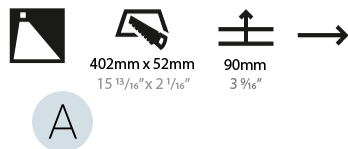

PHYSICAL

Shape: Rectangle
Width (mm): 50
Width (in): 1 15/16
Height (mm): 300
Depth (mm): 50
Height (in): 11 13/16
Depth (in): 1 15/16
Ceiling Thickness (mm): 10 / 12.5 / 15 / 25 / 30
Ceiling Thickness (in): 3/8 or 1/2 or 9/16 or 1 or 1 3/16
Min. Recessing Depth (mm): 90
Min. Recessing Depth (in): 3 9/16
Weight (kg): 1.2
Weight (lbs): 2.65
Fixture Finish: SSR / BKV / CWI / CRY / HAB / UFT / ITA / RUA / FTG / MYG / LOD / PUS / FRO / FUP / KIA / POP / BLS / SPG / MEY / GOH / CHC / COM / ABZ / JAG / OBR / MOS / ROR
Fixture Material: Aluminum
Cut-out Measurements: 402mm / 15 13/16" x 52mm / 2 1/16"
Upon Request: Unique Sizes Unique Ceiling Thickness

ELECTRICAL

Lamp Type: LED (Zhaga Standard)
Input Wattage (W): 1..1
Total Output Wattage (W): 1.0
Dimming: Non-Dimmable
Driver Included: Yes
Driver Location: Integrated
Driver Type: Constant Current - 120 / 277Vac
Driver Class: Class 2
Input Voltage (V): 120 - 277
Constant Current (MA): 350
Upon Request: Phase and 0-10V Dimming (Remote only)

LED

Number of LEDs: 1
Color Temperature (°K): 2700 / 3000 / 4000
Max. Delivered Lumen (lm): 57.4 / 60.2 / 64.8
CRI: >90 CRI
Lamp Life (hrs): 50000
Upon Request: RGB-W Special Color Temperature

OPTICAL

RATINGS AND CERTIFICATIONS

Certified By: Certified for North American Standards
IP rating: IP20