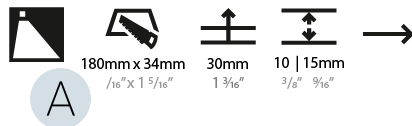

GENERAL

Series: Delight
Subseries: Delight String Step Wide
Partner: Prolicht
Division: Architectural
Installation: Recessed
Product Type: Step Light
Mounting Location: Wall
Light Distribution: Asymmetric

PHYSICAL

Shape: Rectangle
Length (mm): 190
Length (in): 7 1/2
Height (mm): 40
Depth (mm): 27
Height (in): 1 9/16
Depth (in): 1 1/16
Ceiling Thickness (mm): 10 / 12 / 15
Ceiling Thickness (in): 3/8 or 1/2 or 9/16
Min. Recessing Depth (mm): 30
Min. Recessing Depth (in): 1 3/16
Weight (kg): 0.208
Weight (lbs): .4576
Fixture Finish: SSR / BKV / CWI / CRY / HAB / UFT / ITA / RUA / FTG / MYG / LOD / PUS / FRO / FUP / KIA / POP / BLS / SPG / MEY / GOH / CHC / COM / ABZ / JAG / OBR / MOS / ROR
Fixture Material: Aluminum
Cut-out Measurements: 140mm / 5 1/2" x 34mm / 1 5/16"

ELECTRICAL

Lamp Type: LED (Zhaga Standard)
Input Wattage (W): 2.2
Total Output Wattage (W): 2
Dimming: 0-10V Dimming / Phase Dimming (120Vac Only)
Driver Included: No
Driver Location: Remote
Driver Type: Constant Voltage - 120 / 277Vac
Driver Class: Class 2
Input Voltage (V): 120 - 277
Output Voltage (V): 24

LED

Number of LEDs: 1
Color Temperature (°K): 3000 / 3500 / 5000
Max. Delivered Lumen (lm): 60
CRI: >80 CRI
Lamp Life (hrs): 50000

OPTICAL

RATINGS AND CERTIFICATIONS

Certified By: Certified for North American Standards
IP rating: IP20