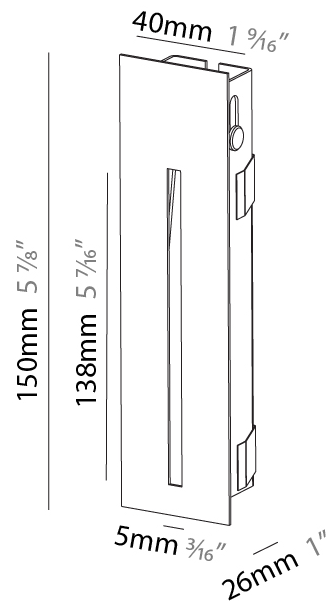

GENERAL

Series: Delight
Subseries: Delight String
Partner: Prolicht
Division: Architectural
Installation: Recessed
Product Type: Step Light
Mounting Location: Wall
Light Distribution: Asymmetric

PHYSICAL

Shape: Rectangle
Width (mm): 40
Width (in): 1 9/16
Height (mm): 150
Depth (mm): 26
Height (in): 5 7/8
Depth (in): 1
Ceiling Thickness (mm): 10 / 12 / 15
Ceiling Thickness (in): 3/8 or 1/2 or 9/16
Min. Recessing Depth (mm): 30
Min. Recessing Depth (in): 1 3/16
Weight (kg): .21
Weight (lbs): .46
Installation Requirement: 140mm / 5 1/2" x 34mm / 1 5/16"
Fixture Finish: SSR / BKV / CWI / CRY / HAB / UFT / ITA / RUA / FTG / MYG / LOD / PUS / FRO / FUP / KIA / POP / BLS / SPG / MEY / GOH / CHC / COM / ABZ / JAG / OBR / MOS / ROR
Fixture Material: Aluminum

ELECTRICAL

Lamp Type: LED (Zhaga Standard)
Input Wattage (W): 2.2
Total Output Wattage (W): 2
Dimming: Non-Dimming / Phase Dimming (120Vac only) / 0-10V Dimming
Driver Included: No
Driver Location: Remote
Driver Type: Constant Current - 120 / 277Vac
Driver Class: Class 2
Input Voltage (V): 120 - 277
Constant Current (MA): 700

LED

Number of LEDs: 1
Color Temperature (°K): 2700 / 3000 / 3500 / 4000
Max. Delivered Lumen (lm): 30
CRI: >90 CRI
Lamp Life (hrs): 50000

OPTICAL

RATINGS AND CERTIFICATIONS

Certified By: Certified for North American Standards
IP rating: IP20