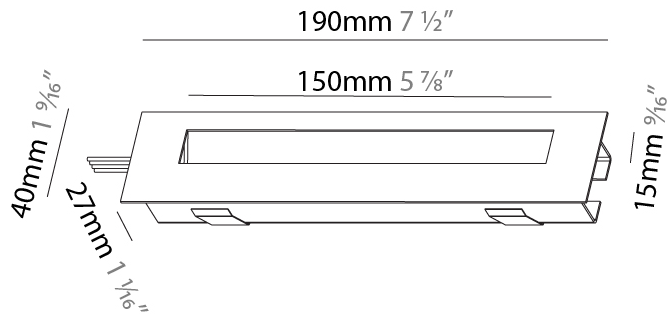

GENERAL

Series: Delight
Subseries: Delight String Step Wide
Partner: Prolicht
Division: Architectural
Installation: Recessed
Product Type: Step Light
Mounting Location: Wall
Light Distribution: Asymmetric

PHYSICAL

Shape: Rectangle
Length (mm): 190
Length (in): 7 1/2
Height (mm): 40
Depth (mm): 27
Height (in): 1 9/16
Depth (in): 1 1/16
Ceiling Thickness (mm): 10 / 12 / 15
Ceiling Thickness (in): 3/8 or 1/2 or 9/16
Min. Recessing Depth (mm): 30
Min. Recessing Depth (in): 1 3/16
Weight (kg): 0.208
Weight (lbs): .4576
Fixture Finish: SSR / BKV / CWI / CRY / HAB / UFT / ITA / RUA / FTG / MYG / LOD / PUS / FRO / FUP / KIA / POP / BLS / SPG / MEY / GOH / CHC / COM / ABZ / JAG / OBR / MOS / ROR
Fixture Material: Aluminum
Cut-out Measurements: 140mm / 5 1/2" x 34mm / 1 5/16"

ELECTRICAL

Lamp Type: LED (Zhaga Standard)
Input Wattage (W): 2.2
Total Output Wattage (W): 2
Dimming: 0-10V Dimming / Phase Dimming (120Vac Only)
Driver Included: No
Driver Location: Remote
Driver Type: Constant Voltage - 120 / 277Vac
Driver Class: Class 2
Input Voltage (V): 120 - 277
Output Voltage (V): 24

LED

Number of LEDs: 1
Color Temperature (°K): 3000 / 3500 / 5000
Max. Delivered Lumen (lm): 60
CRI: >80 CRI
Lamp Life (hrs): 50000

OPTICAL

RATINGS AND CERTIFICATIONS

Certified By: Certified for North American Standards
IP rating: IP20