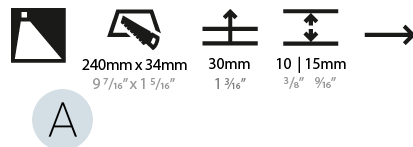

GENERAL

Series: Delight
Subseries: Delight String Wide
Partner: Prolicht
Division: Architectural
Installation: Recessed
Product Type: Step Light
Mounting Location: Wall
Light Distribution: Asymmetric

PHYSICAL

Shape: Rectangle
Length (mm): 250
Length (in): 9 ¹³/₁₆
Width (mm): 40
Width (in): 1 ⁹/₁₆
Height (mm): 250
Depth (mm): 26
Height (in): 9 ¹³/₁₆
Depth (in): 1
Ceiling Thickness (mm): 10 / 12 / 15
Ceiling Thickness (in): 3/8 or 1/2 or 9/16
Min. Recessing Depth (mm): 30
Min. Recessing Depth (in): 1 ³/₁₆
Weight (kg): .83
Weight (lbs): 1.8
Fixture Finish: SSR / BKV / CWI / CRY / HAB / UFT / ITA / RUA / FTG / MYG / LOD / PUS / FRO / FUP / KIA / POP / BLS / SPG / MEY / GOH / CHC / COM / ABZ / JAG / OBR / MOS / ROR
Fixture Material: Aluminum
Cut-out Measurements: 240mm / 9 7/16" x 34mm / 1 5/16"

ELECTRICAL

Lamp Type: LED (Zhaga Standard)
Input Wattage (W): 2.2
Total Output Wattage (W): 2
Dimming: 0-10V Dimming / Phase Dimming (120Vac Only)
Driver Included: No
Driver Location: Remote
Driver Type: Constant Current - 120 / 277Vac
Driver Class: Class 2
Input Voltage (V): 120 - 277
Constant Current (MA): 700

LED

Number of LEDs: 1
Color Temperature (°K): 2700 / 3000 / 3500 / 4000
Max. Delivered Lumen (lm): 60 / 60 / 68 / 70
CRI: >90 CRI
Lamp Life (hrs): 50000

OPTICAL

RATINGS AND CERTIFICATIONS

Certified By: Certified for North American Standards
IP rating: IP20