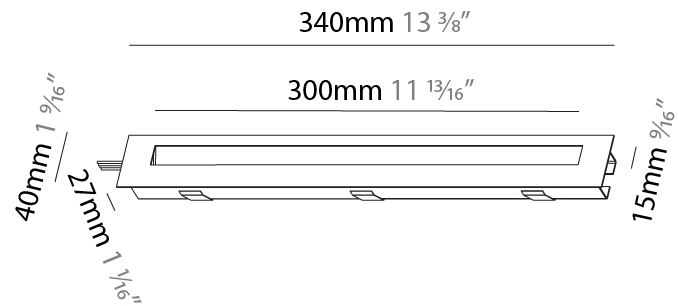

GENERAL

Series: Delight
Subseries: Delight String Step Wide
Partner: Prolicht
Division: Architectural
Installation: Recessed
Product Type: Step Light
Mounting Location: Wall
Light Distribution: Asymmetric

PHYSICAL

Shape: Rectangle
Length (mm): 340
Length (in): 13 3/8
Height (mm): 40
Depth (mm): 27
Height (in): 1 1/16
Depth (in): 1 1/16
Min. Recessing Depth (mm): 30
Min. Recessing Depth (in): 1 3/16
Weight (kg): 0.388
Weight (lbs): 0.854
Fixture Finish: SSR / BKV / CWI / CRY / HAB / UFT / ITA / RUA / FTG / MYG / LOD / PUS / FRO / FUP / KIA / POP / BLS / SPG / MEY / GOH / CHC / COM / ABZ / JAG / OBR / MOS / ROR
Fixture Material: Aluminum
Cut-out Measurements: 330mm / 13" x 34mm / 1 5/16"

ELECTRICAL

Lamp Type: LED (Zhaga Standard)
Input Wattage (W): 4
Total Output Wattage (W): 3.6
Dimming: 0-10V Dimming / Phase Dimming (120Vac Only)
Driver Included: No
Driver Location: Remote
Driver Type: Constant Voltage - 120 / 277Vac
Driver Class: Class 2
Input Voltage (V): 120 - 277
Output Voltage (V): 24

LED

Number of LEDs: 1
Color Temperature (°K): 3000 / 3500 / 5000
Max. Delivered Lumen (lm): 120
CRI: >80 CRI
Lamp Life (hrs): 50000

OPTICAL

RATINGS AND CERTIFICATIONS

Certified By: Certified for North American Standards
IP rating: IP20