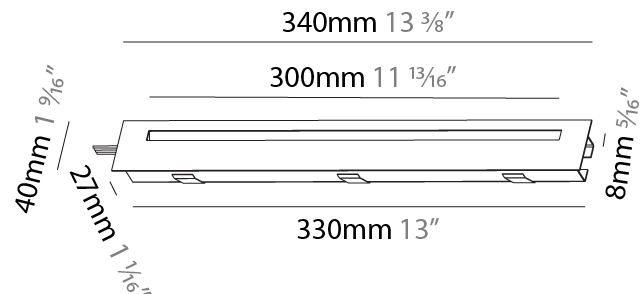

GENERAL

Series: Delight
Subseries: Delight String Step
Partner: Prolicht
Division: Architectural
Installation: Recessed
Product Type: Step Light
Mounting Location: Wall
Light Distribution: Asymmetric

PHYSICAL

Shape: Rectangle
Length (mm): 340
Length (in): 13 3/8
Height (mm): 40
Depth (mm): 27
Height (in): 1 9/16
Depth (in): 1 1/16
Ceiling Thickness (mm): 10 / 12 / 15
Ceiling Thickness (in): 3/8 or 1/2 or 9/16
Min. Recessing Depth (mm): 30
Min. Recessing Depth (in): 1 3/16
Weight (kg): 0.404
Weight (lbs): 0.89
Fixture Finish: SSR / BKV / CWI / CRY / HAB / UFT / ITA / RUA / FTG / MYG / LOD / PUS / FRO / FUP / KIA / POP / BLS / SPG / MEY / GOH / CHC / COM / ABZ / JAG / OBR / MOS / ROR
Fixture Material: Aluminum
Cut-out Measurements: 330mm / 13" x 34mm / 1 5/16"

ELECTRICAL

Lamp Type: LED (Zhaga Standard)
Input Wattage (W): 4
Total Output Wattage (W): 3.6
Dimming: 0-10V Dimming / Phase Dimming (120Vac Only)
Driver Included: No
Driver Location: Remote
Driver Type: Constant Voltage - 120 / 277Vac
Driver Class: Class 2
Input Voltage (V): 120 - 277
Output Voltage (V): 24

LED

Number of LEDs: 1
Color Temperature (°K): 3000 / 3500 / 5000
Max. Delivered Lumen (lm): 120
CRI: >80 CRI
Lamp Life (hrs): 50000

OPTICAL

RATINGS AND CERTIFICATIONS

Certified By: Certified for North American Standards
IP rating: IP20