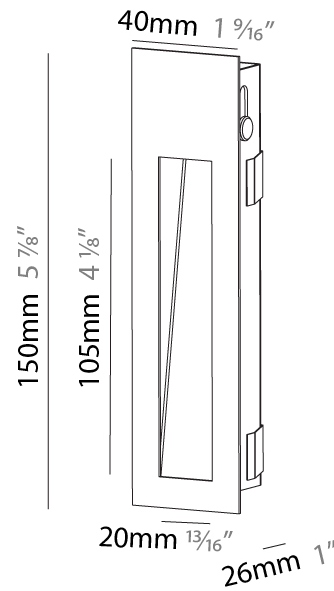

GENERAL

Series: Delight
Subseries: Delight String Wide
Partner: Prolicht
Division: Architectural
Installation: Recessed
Product Type: Step Light
Mounting Location: Wall
Light Distribution: Asymmetric

PHYSICAL

Shape: Rectangle
Width (mm): 40
Width (in): 1 9/16
Height (mm): 150
Depth (mm): 26
Height (in): 5 7/8
Depth (in): 1
Ceiling Thickness (mm): 10 / 12 / 15
Ceiling Thickness (in): 3/8 or 1/2 or 9/16
Min. Recessing Depth (mm): 30
Min. Recessing Depth (in): 1 3/16
Weight (kg): 0.21
Weight (lbs): 0.46
Screws: No visible screws
Fixture Finish: SSR / BKV / CWI / CRY / HAB / UFT / ITA / RUA / FTG / MYG / LOD / PUS / FRO / FUP / KIA / POP / BLS / SPG / MEY / GOH / CHC / COM / ABZ / JAG / OBR / MOS / ROR
Fixture Material: Aluminum
Cut-out Measurements: 140mm / 5 1/2" x 34mm / 1 5/16"

ELECTRICAL

Lamp Type: LED (Zhaga Standard)
Input Wattage (W): 2.2
Total Output Wattage (W): 2
Dimming: Non-Dimming / Phase Dimming (120Vac only) / 0-10V Dimming
Driver Included: No
Driver Location: Remote
Driver Type: Constant Current - 120 / 277Vac
Driver Class: Class 2
Input Voltage (V): 120 - 277
Constant Current (MA): 700

LED

Number of LEDs: 1
Color Temperature (°K): 2700 / 3000 / 3500 / 4000
Max. Delivered Lumen (lm): 60 / 60 / 68 / 70
CRI: >90 CRI
Lamp Life (hrs): 50000

OPTICAL

RATINGS AND CERTIFICATIONS

Certified By: Certified for North American Standards
IP rating: IP20