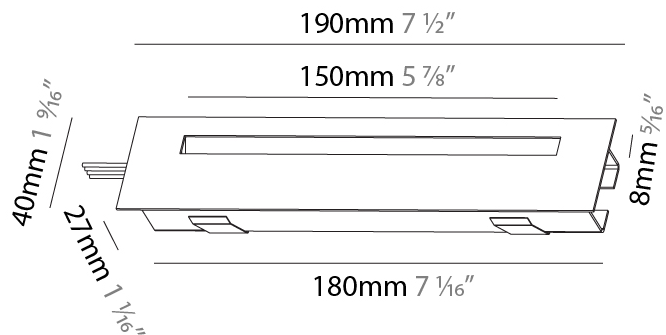

GENERAL

Series: Delight
Subseries: Delight String Step
Partner: Prolicht
Division: Architectural
Installation: Recessed
Product Type: Step Light
Mounting Location: Wall
Light Distribution: Asymmetric

PHYSICAL

Shape: Rectangle
Length (mm): 190
Length (in): 7 1/2
Height (mm): 40
Depth (mm): 27
Height (in): 1 9/16
Depth (in): 1 1/16
Ceiling Thickness (mm): 10 / 12 / 15
Ceiling Thickness (in): 3/8 or 1/2 or 9/16
Min. Recessing Depth (mm): 30
Min. Recessing Depth (in): 1 3/16
Weight (kg): 0.208
Weight (lbs): 0.4576
Fixture Finish: SSR / BKV / CWI / CRY / HAB / UFT / ITA / RUA / FTG / MYG / LOD / PUS / FRO / FUP / KIA / POP / BLS / SPG / MEY / GOH / CHC / COM / ABZ / JAG / OBR / MOS / ROR
Fixture Material: Aluminum
Cut-out Measurements: 140mm / 5 1/2" x 34mm / 1 5/16"

ELECTRICAL

Lamp Type: LED (Zhaga Standard)
Input Wattage (W): 2.2
Total Output Wattage (W): 2
Dimming: 0-10V Dimming / Phase Dimming (120Vac Only)
Driver Included: No
Driver Location: Remote
Driver Type: Constant Voltage - 120 / 277Vac
Driver Class: Class 2
Input Voltage (V): 120 - 277
Output Voltage (V): 24

LED

Number of LEDs: 1
Color Temperature (°K): 3000 / 3500 / 5000
Max. Delivered Lumen (lm): 60
CRI: >80 CRI
Lamp Life (hrs): 50000

OPTICAL

RATINGS AND CERTIFICATIONS

Certified By: Certified for North American Standards
IP rating: IP20