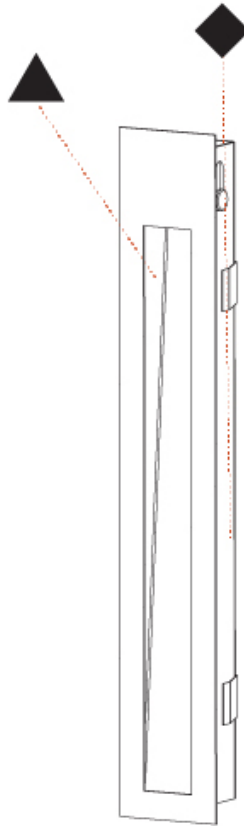

#### PHYSICAL

Shape: Rectangle
Length (mm): 250
Length (in): 9 <sup>13</sup> / <sub>16</sub>
Width (mm): 40
Width (in): 1 <sup>9</sup> / <sub>16</sub>
Height (mm): 250
Depth (mm): 26
Height (in): 9 <sup>13</sup> / <sub>16</sub>
Depth (in): 1
Ceiling Thickness (mm): 10 / 12 / 15
Ceiling Thickness (in): 3/8 or 1/2 or 9/16
Min. Recessing Depth (mm): 30
Min. Recessing Depth (in): 1 <sup>3</sup> / <sub>16</sub>
Weight (kg): .83
Weight (lbs): 1.8
Fixture Finish: SSR / BKV / CWI / CRY / HAB / UFT / ITA / RUA / FTG / MYG / LOD / PUS / FRO / FUP / KIA / POP / BLS / SPG / MEY / GOH / CHC / COM / ABZ / JAG / OBR / MOS / ROR
Fixture Material: Aluminum
Cut-out Measurements: 240mm / 9 7/16" x 34mm / 1 5/16"

## DELIGHT STRING WIDE RECESSED

A35699-

PROJECT

TYPE

SPECIFIER

QUANTITY

DATE

A