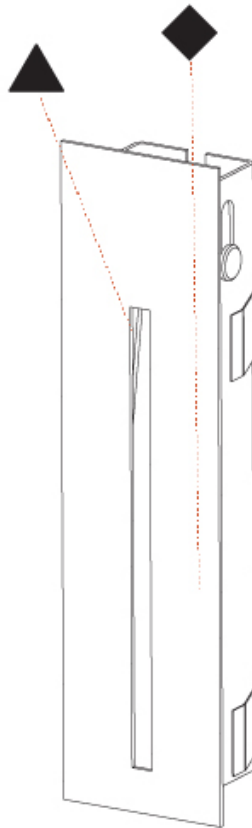

Shape: Rectangle
Width (mm): 40
Width (in): 1 9/16
Height (mm): 150
Depth (mm): 26
Height (in): 5 7/8
Depth (in): 1
Ceiling Thickness (mm): 10 / 12 / 15
Ceiling Thickness (in): 3/8 or 1/2 or 9/16
Min. Recessing Depth (mm): 30
Min. Recessing Depth (in): 1 3/16
Weight (kg): .21
Weight (lbs): .46
Installation Requirement: 140mm / 5 1/2" x 34mm / 1 5/16"
Fixture Finish: SSR / BKV / CWI / CRY / HAB / UFT / ITA / RUA / FTG / MYG / LOD / PUS / FRO / FUP / KIA / POP / BLS / SPG / MEY / GOH / CHC / COM / ABZ / JAG / OBR / MOS / ROR
Fixture Material: Aluminum

DELIGHT STRING RECESSED

A35696-

PROJECT

TYPE

SPECIFIER

QUANTITY

DATE

A

PHYSICAL

Shape: Rectangle
 Width (mm): 40
 Width (in): 1 9/16
 Height (mm): 250
 Depth (mm): 26
 Height (in): 9 13/16
 Depth (in): 1
 Ceiling Thickness (mm): 10 / 12 / 15
 Ceiling Thickness (in): 3/8 or 1/2 or 9/16
 Min. Recessing Depth (mm): 30
 Min. Recessing Depth (in): 1 3/16
 Weight (kg): .83
 Weight (lbs): 1.8
 Fixture Finish: SSR / BKV / CWI / CRY / HAB / UFT / ITA / RUA / FTG / MYG / LOD / PUS / FRO / FUP / KIA / POP / BLS / SPG / MEY / GOH / CHC / COM / ABZ / JAG / OBR / MOS / ROR
 Fixture Material: Aluminum
 Cut-out Measurements: 240mm / 9 7/16" x 34mm / 1 5/16"

PHYSICAL

Shape: Rectangle
 Width (mm): 40
 Width (in): 1 9/16
 Height (mm): 150
 Depth (mm): 26
 Height (in): 5 7/8
 Depth (in): 1
 Ceiling Thickness (mm): 10 / 12 / 15
 Ceiling Thickness (in): 3/8 or 1/2 or 9/16
 Min. Recessing Depth (mm): 30
 Min. Recessing Depth (in): 1 3/16
 Weight (kg): 0.21
 Weight (lbs): 0.46
 Screws: No visible screws
 Fixture Finish: SSR / BKV / CWI / CRY / HAB / UFT / ITA / RUA / FTG / MYG / LOD / PUS / FRO / FUP / KIA / POP / BLS / SPG / MEY / GOH / CHC / COM / ABZ / JAG / OBR / MOS / ROR
 Fixture Material: Aluminum
 Cut-out Measurements: 140mm / 5 1/2" x 34mm / 1 5/16"