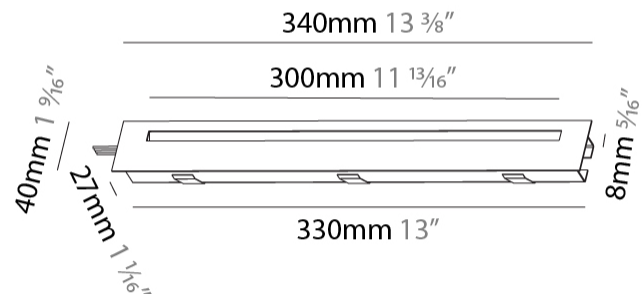

GENERAL

Series: Delight
Subseries: Delight String Step
Brand: Prolicht
Division: Architectural
Mounting Type: Recessed
Mounting Location: Wall
Subcategory: Step Light

PHYSICAL

Shape: Rectangle
Length (mm): 340
Length (in): 13 3/8
Height (mm): 40
Depth (mm): 27
Height (in): 1 9/16
Depth (in): 1 1/16
Ceiling Thickness (mm): 10 / 12 / 15
Ceiling Thickness (in): 3/8 or 1/2 or 9/16
Min. Recessing Depth (mm): 30
Min. Recessing Depth (in): 1 3/16
Light Distribution: Asymmetric
Weight (kg): 0.404
Weight (lbs): 0.89
Fixture Finish: SSR / BKV / CWI / CRY / HAB / UFT / ITA / RUA / FTG / MYG / LOD / PUS / FRO / FUP / KIA / POP / BLS / SPG / MEY / GOH / GUM / CHC / COM / ABZ / JAG / OBR / MOS / ROR
Fixture Material: Aluminum
Cut-out Measurements: 330mm / 13" x 34mm / 1 5/16"

ELECTRICAL

Lamp Type: LED (Zhaga Standard)
Input Wattage (W): 4
Total Output Wattage (W): 3.6
Dimming: 0-10V Dimming / Phase Dimming (120Vac Only)
Driver Included: No
Driver Location: Remote
Driver Type: Constant Voltage - 120 / 277Vac
Driver Class: Class 2
Input Voltage (V): 120 - 277
Output Voltage (V): 24

LED

Number of LEDs: 1
Color Temperature (°K): 3000 / 3500 / 5000
Max. Delivered Lumen (lm): 120
CRI: >80 CRI
Lamp Life (hrs): 50000

OPTICAL

RATINGS AND CERTIFICATIONS

Certified By: Certified for North American Standards
IP rating: IP20