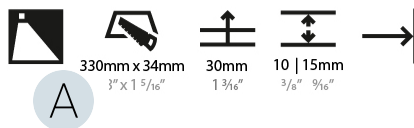

GENERAL

Series: Delight
Subseries: Delight String Step
Brand: Prolicht
Division: Architectural
Mounting Type: Recessed
Mounting Location: Wall
Subcategory: Step Light

PHYSICAL

Shape: Rectangle
Length (mm): 340
Length (in): 13 3/8
Height (mm): 40
Depth (mm): 27
Height (in): 1 9/16
Depth (in): 1 1/16
Ceiling Thickness (mm): 10 / 12 / 15
Ceiling Thickness (in): 3/8 or 1/2 or 9/16
Min. Recessing Depth (mm): 30
Min. Recessing Depth (in): 1 3/16
Light Distribution: Asymmetric
Weight (kg): 0.404
Weight (lbs): 0.89
Fixture Finish: SSR / BKV / CWI / CRY / HAB / UFT / ITA / RUA / FTG / MYG / LOD / PUS / FRO / FUP / KIA / POP / BLS / SPG / MEY / GOH / GUM / CHC / COM / ABZ / JAG / OBR / MOS / ROR
Fixture Material: Aluminum
Cut-out Measurements: 330mm / 13" x 34mm / 1 5/16"

ELECTRICAL

Lamp Type: LED (Zhaga Standard)
Input Wattage (W): 4
Total Output Wattage (W): 3.6
Dimming: 0-10V Dimming / Phase Dimming (120Vac Only)
Driver Included: No
Driver Location: Remote
Driver Type: Constant Voltage - 120 / 277Vac
Driver Class: Class 2
Input Voltage (V): 120 - 277
Output Voltage (V): 24

LED

Number of LEDs: 1
Color Temperature (°K): 3000 / 3500 / 5000
Max. Delivered Lumen (lm): 120
CRI: >80 CRI
Lamp Life (hrs): 50000

OPTICAL

RATINGS AND CERTIFICATIONS

Certified By: Certified for North American Standards
IP rating: IP20