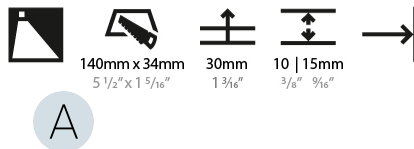

GENERAL

Series: Delight
Subseries: Delight String
Brand: Prolicht
Division: Architectural
Mounting Type: Recessed
Mounting Location: Wall
Subcategory: Step Light

PHYSICAL

Shape: Rectangle
Width (mm): 40
Width (in): 1 9/16
Height (mm): 150
Depth (mm): 26
Height (in): 5 7/8
Depth (in): 1
Ceiling Thickness (mm): 10 / 12 / 15
Ceiling Thickness (in): 3/8 or 1/2 or 9/16
Min. Recessing Depth (mm): 30
Min. Recessing Depth (in): 1 3/16
Light Distribution: Asymmetric
Weight (kg): .21
Weight (lbs): .46
Installation Requirement: 140mm / 5 1/2" x 34mm / 1 5/16"
Fixture Finish: SSR / BKV / CWI / CRY / HAB / UFT / ITA / RUA / FTG / MYG / LOD / PUS / FRO / FUP / KIA / POP / BLS / SPG / MEY / GOH / GUM / CHC / COM / ABZ / JAG / OBR / MOS / ROR
Fixture Material: Aluminum

ELECTRICAL

Lamp Type: LED (Zhaga Standard)
Input Wattage (W): 2.2
Total Output Wattage (W): 2
Dimming: Non-Dimming / Phase Dimming (120Vac only) / 0-10V Dimming
Driver Included: No
Driver Location: Remote
Driver Type: Constant Current - 120 / 277Vac
Driver Class: Class 2
Input Voltage (V): 120 - 277
Constant Current (MA): 700

LED

Number of LEDs: 1
Color Temperature (°K): 2700 / 3000 / 3500 / 4000
Max. Delivered Lumen (lm): 30
CRI: >90 CRI
Lamp Life (hrs): 50000

OPTICAL

RATINGS AND CERTIFICATIONS

Certified By: Certified for North American Standards
IP rating: IP20