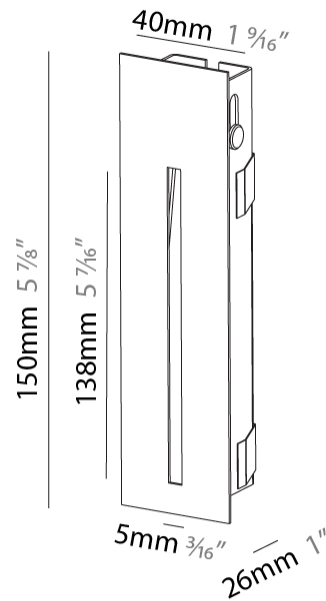

GENERAL

Series: Delight
Subseries: Delight String
Brand: Prolicht
Division: Architectural
Mounting Type: Recessed
Mounting Location: Wall
Subcategory: Step Light

PHYSICAL

Shape: Rectangle
Width (mm): 40
Width (in): 1 9/16
Height (mm): 150
Depth (mm): 26
Height (in): 5 7/8
Depth (in): 1
Ceiling Thickness (mm): 10 / 12 / 15
Ceiling Thickness (in): 3/8 or 1/2 or 9/16
Min. Recessing Depth (mm): 30
Min. Recessing Depth (in): 1 3/16
Light Distribution: Asymmetric
Weight (kg): .21
Weight (lbs): .46
Installation Requirement: 140mm / 5 1/2" x 34mm / 1 5/16"
Fixture Finish: SSR / BKV / CWI / CRY / HAB / UFT / ITA / RUA / FTG / MYG / LOD / PUS / FRO / FUP / KIA / POP / BLS / SPG / MEY / GOH / GUM / CHC / COM / ABZ / JAG / OBR / MOS / ROR
Fixture Material: Aluminum

ELECTRICAL

Lamp Type: LED (Zhaga Standard)
Input Wattage (W): 2.2
Total Output Wattage (W): 2
Dimming: Non-Dimming / Phase Dimming (120Vac only) / 0-10V Dimming
Driver Included: No
Driver Location: Remote
Driver Type: Constant Current - 120 / 277Vac
Driver Class: Class 2
Input Voltage (V): 120 - 277
Constant Current (MA): 700

LED

Number of LEDs: 1
Color Temperature (°K): 2700 / 3000 / 3500 / 4000
Max. Delivered Lumen (lm): 30
CRI: >90 CRI
Lamp Life (hrs): 50000

OPTICAL

RATINGS AND CERTIFICATIONS

Certified By: Certified for North American Standards
IP rating: IP20