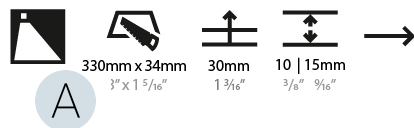

GENERAL

Series: Delight
Subseries: Delight String Step
Brand: Prolicht
Division: Architectural
Mounting Type: Recessed
Mounting Location: Wall
Subcategory: Step Light

PHYSICAL

Shape: Rectangle
Length (mm): 340
Length (in): 13 3/8
Height (mm): 40
Depth (mm): 27
Height (in): 1 9/16
Depth (in): 1 1/16
Ceiling Thickness (mm): 10 / 12 / 15
Ceiling Thickness (in): 3/8 or 1/2 or 9/16
Min. Recessing Depth (mm): 30
Min. Recessing Depth (in): 1 3/16
Light Distribution: Asymmetric
Weight (kg): 0.404
Weight (lbs): 0.89
Fixture Finish: SSR / BKV / CWI / CRY / HAB / UFT / ITA / RUA / FTG / MYG / LOD / PUS / FRO / FUP / KIA / POP / BLS / SPG / MEY / GOH / GUM / CHC / COM / ABZ / JAG / OBR / MOS / ROR
Fixture Material: Aluminum
Cut-out Measurements: 330mm / 13" x 34mm / 1 5/16"

ELECTRICAL

Lamp Type: LED (Zhaga Standard)
Input Wattage (W): 4
Total Output Wattage (W): 3.6
Dimming: 0-10V Dimming / Phase Dimming (120Vac Only)
Driver Included: No
Driver Location: Remote
Driver Type: Constant Voltage - 120 / 277Vac
Driver Class: Class 2
Input Voltage (V): 120 - 277
Output Voltage (V): 24

LED

Number of LEDs: 1
Color Temperature (°K): 3000 / 3500 / 5000
Max. Delivered Lumen (lm): 120
CRI: >80 CRI
Lamp Life (hrs): 50000

OPTICAL

RATINGS AND CERTIFICATIONS

Certified By: Certified for North American Standards
IP rating: IP20