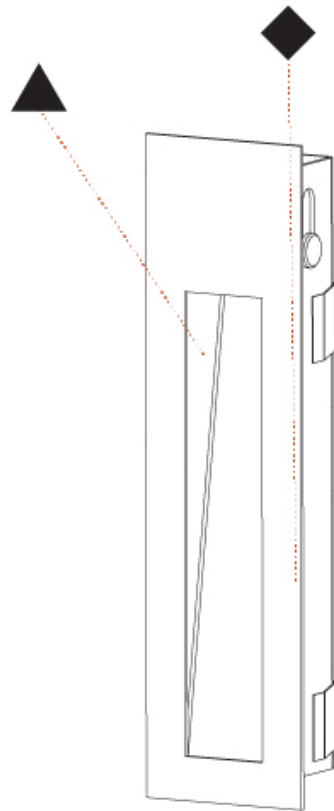

GENERAL

Series: Delight
Subseries: Delight String Wide
Brand: Prolicht
Division: Architectural
Mounting Type: Recessed
Mounting Location: Wall
Subcategory: Step Light

PHYSICAL

Shape: Rectangle
Width (mm): 40
Width (in): 1 9/16
Height (mm): 150
Depth (mm): 26
Height (in): 5 7/8
Depth (in): 1
Ceiling Thickness (mm): 10 / 12 / 15
Ceiling Thickness (in): 3/8 or 1/2 or 9/16
Min. Recessing Depth (mm): 30
Min. Recessing Depth (in): 1 3/16
Light Distribution: Asymmetric
Weight (kg): 0.21
Weight (lbs): 0.46
Screws: No visible screws
Fixture Finish: SSR / BKV / CWI / CRY / HAB / UFT / ITA / RUA / FTG / MYG / LOD / PUS / FRO / FUP / KIA / POP / BLS / SPG / MEY / GOH / GUM / CHC / COM / ABZ / JAG / OBR / MOS / ROR
Fixture Material: Aluminum
Cut-out Measurements: 140mm / 5 1/2" x 34mm / 1 5/16"

DELIGHT STRING WIDE RECESSED

A35698-

PROJECT

TYPE

SPECIFIER

QUANTITY

DATE

A

GENERAL

Series: Delight
Subseries: Delight String Wide
Brand: Prolicht
Division: Architectural
Mounting Type: Recessed
Mounting Location: Wall
Subcategory: Step Light

PHYSICAL

Shape: Rectangle
Length (mm): 250
Length (in): 9 13/16
Width (mm): 40
Width (in): 1 9/16
Height (mm): 250
Depth (mm): 26
Height (in): 9 13/16
Depth (in): 1
Ceiling Thickness (mm): 10 / 12 / 15
Ceiling Thickness (in): 3/8 or 1/2 or 9/16
Min. Recessing Depth (mm): 30
Min. Recessing Depth (in): 1 3/16
Light Distribution: Asymmetric
Weight (kg): .83
Weight (lbs): 1.8
Fixture Finish: SSR / BKV / CWI / CRY / HAB / UFT / ITA / RUA / FTG / MYG / LOD / PUS / FRO / FUP / KIA / POP / BLS / SPG / MEY / GOH / GUM / CHC / COM / ABZ / JAG / OBR / MOS / ROR
Fixture Material: Aluminum
Cut-out Measurements: 240mm / 9 7/16" x 34mm / 1 5/16"