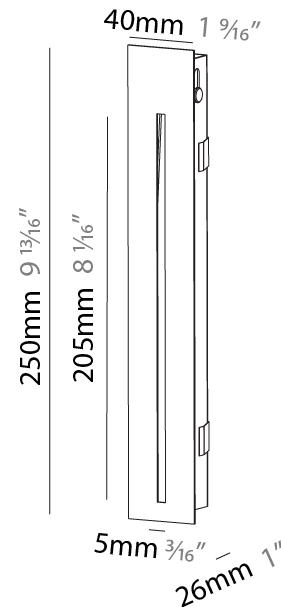

GENERAL

Series: Delight
Subseries: Delight String
Partner: Prolicht
Division: Architectural
Installation: Recessed
Product Type: Step Light
Mounting Location: Wall
Light Distribution: Asymmetric

PHYSICAL

Shape: Rectangle
Width (mm): 40
Width (in): 1 9/16
Height (mm): 250
Depth (mm): 26
Height (in): 9 13/16
Depth (in): 1
Ceiling Thickness (mm): 10 / 12 / 15
Ceiling Thickness (in): 3/8 or 1/2 or 9/16
Min. Recessing Depth (mm): 30
Min. Recessing Depth (in): 1 3/16
Weight (kg): .83
Weight (lbs): 1.8
Fixture Finish: SSR / BKV / CWI / CRY / HAB / UFT / ITA / RUA / FTG / MYG / LOD / PUS / FRO / FUP / KIA / POP / BLS / SPG / MEY / GOH / CHC / COM / ABZ / JAG / OBR / MOS / ROR
Fixture Material: Aluminum
Cut-out Measurements: 240mm / 9 7/16" x 34mm / 1 5/16"

ELECTRICAL

Lamp Type: LED (Zhaga Standard)
Input Wattage (W): 2.2
Total Output Wattage (W): 2
Dimming: Non-Dimming / Phase Dimming (120Vac only) / 0-10V Dimming
Driver Included: No
Driver Location: Remote
Driver Type: Constant Current - 120 / 277Vac
Driver Class: Class 2
Input Voltage (V): 120 - 277
Constant Current (MA): 700

LED

Number of LEDs: 1
Color Temperature (°K): 2700 / 3000 / 3500 / 4000
Max. Delivered Lumen (lm): 30
CRI: >90 CRI
Lamp Life (hrs): 50000

OPTICAL

RATINGS AND CERTIFICATIONS

Certified By: Certified for North American Standards
IP rating: IP20