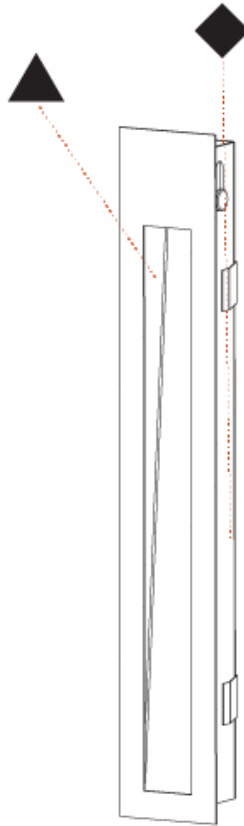

PROJECT	
TYPE	
SPECIFIER	
QUANTITY	
DATE	

DELIGHT STRING RECESSED

A35696-

base number	Color	Finishes	Finishes
	Temperature	(Diamond)	(Triangle)

- To build a product code in our configurator select the specify button on the base model # product page
- To build a manual product code on this datasheet choose from the options listed below in blue font and add the suffix to the base model #

PROJECT
TYPE
SPECIFIER
QUANTITY
DATE

DELIGHT STRING RECESSED

A35697-

base number	Color Temperature	Finishes (Diamond)	Finishes (Triangle)
-------------	----------------------	-----------------------	------------------------

GENERAL

Series: Delight
Subseries: Delight String Wide
Brand: Prolicht
Division: Architectural
Mounting Type: Recessed
Mounting Location: Wall
Subcategory: Step Light

PHYSICAL

Shape: Rectangle
Length (mm): 250
Length (in): 9 13/16
Width (mm): 40
Width (in): 1 9/16
Height (mm): 250
Depth (mm): 26
Height (in): 9 13/16
Depth (in): 1
Ceiling Thickness (mm): 10 / 12 / 15
Ceiling Thickness (in): 3/8 or 1/2 or 9/16
Min. Recessing Depth (mm): 30
Min. Recessing Depth (in): 1 3/16
Light Distribution: Asymmetric
Weight (kg): .83
Weight (lbs): 1.8
Fixture Finish: SSR / BKV / CWI / CRY / HAB / UFT / ITA / RUA / FTG / MYG / LOD / PUS / FRO / FUP / KIA / POP / BLS / SPG / MEY / GOH / GUM / CHC / COM / ABZ / JAG / OBR / MOS / ROR
Fixture Material: Aluminum
Cut-out Measurements: 240mm / 9 7/16" x 34mm / 1 5/16"

DELIGHT STRING WIDE RECESSED

A35699-

PROJECT

TYPE

SPECIFIER

QUANTITY

DATE

A