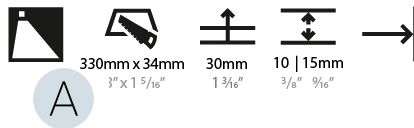

GENERAL

Series: Delight
Subseries: Delight String Step
Partner: Prolicht
Division: Architectural
Installation: Recessed
Product Type: Step Light
Mounting Location: Wall
Light Distribution: Asymmetric

PHYSICAL

Shape: Rectangle
Length (mm): 340
Length (in): 13 3/8
Height (mm): 40
Depth (mm): 27
Height (in): 1 9/16
Depth (in): 1 1/16
Ceiling Thickness (mm): 10 / 12 / 15
Ceiling Thickness (in): 3/8 or 1/2 or 9/16
Min. Recessing Depth (mm): 30
Min. Recessing Depth (in): 1 3/16
Weight (kg): 0.404
Weight (lbs): 0.89
Fixture Finish: SSR / BKV / CWI / CRY / HAB / UFT / ITA / RUA / FTG / MYG / LOD / PUS / FRO / FUP / KIA / POP / BLS / SPG / MEY / GOH / CHC / COM / ABZ / JAG / OBR / MOS / ROR
Fixture Material: Aluminum
Cut-out Measurements: 330mm / 13" x 34mm / 1 5/16"

ELECTRICAL

Lamp Type: LED (Zhaga Standard)
Input Wattage (W): 4
Total Output Wattage (W): 3.6
Dimming: 0-10V Dimming / Phase Dimming (120Vac Only)
Driver Included: No
Driver Location: Remote
Driver Type: Constant Voltage - 120 / 277Vac
Driver Class: Class 2
Input Voltage (V): 120 - 277
Output Voltage (V): 24

LED

Number of LEDs: 1
Color Temperature (°K): 3000 / 3500 / 5000
Max. Delivered Lumen (lm): 120
CRI: >80 CRI
Lamp Life (hrs): 50000

OPTICAL

RATINGS AND CERTIFICATIONS

Certified By: Certified for North American Standards
IP rating: IP20