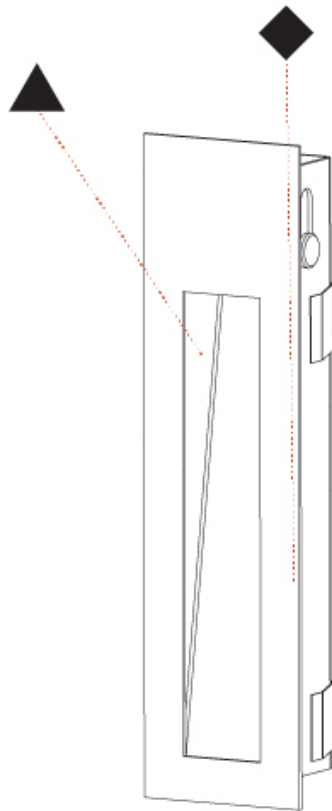

#### PHYSICAL

Shape: Rectangle
Width (mm): 40
Width (in): 1 9/16
Height (mm): 150
Depth (mm): 26
Height (in): 5 7/8
Depth (in): 1
Ceiling Thickness (mm): 10 / 12 / 15
Ceiling Thickness (in): 3/8 or 1/2 or 9/16
Min. Recessing Depth (mm): 30
Min. Recessing Depth (in): 1 3/16
Light Distribution: Asymmetric
Weight (kg): .21
Weight (lbs): .46
Installation Requirement: 140mm / 5 1/2" x 34mm / 1 5/16"
Fixture Finish: SSR / BKV / CWI / CRY / HAB / UFT / ITA / RUA / FTG / MYG / LOD / PUS / FRO / FUP / KIA / POP / BLS / SPG / MEY / GOH / GUM / CHC / COM / ABZ / JAG / OBR / MOS / ROR
Fixture Material: Aluminum

#### PHYSICAL

Shape: Rectangle
Width (mm): 40
Width (in): 1 9/16
Height (mm): 150
Depth (mm): 26
Height (in): 5 7/8
Depth (in): 1
Ceiling Thickness (mm): 10 / 12 / 15
Ceiling Thickness (in): 3/8 or 1/2 or 9/16
Min. Recessing Depth (mm): 30
Min. Recessing Depth (in): 1 3/16
Light Distribution: Asymmetric
Weight (kg): 0.21
Weight (lbs): 0.46
Screws: No visible screws
Fixture Finish: SSR / BKV / CWI / CRY / HAB / UFT / ITA / RUA / FTG / MYG / LOD / PUS / FRO / FUP / KIA / POP / BLS / SPG / MEY / GOH / GUM / CHC / COM / ABZ / JAG / OBR / MOS / ROR
Fixture Material: Aluminum
Cut-out Measurements: 140mm / 5 1/2" x 34mm / 1 5/16"

## DELIGHT STRING WIDE RECESSED

A35698-

PROJECT

TYPE

SPECIFIER

QUANTITY

DATE

A