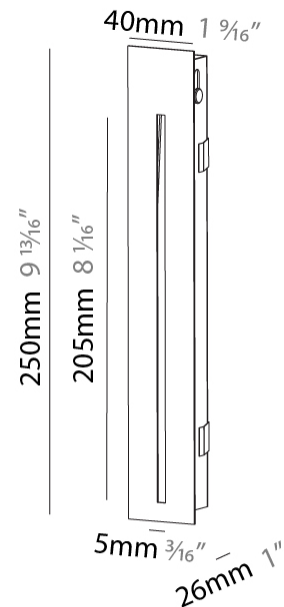

GENERAL

Series: Delight
Subseries: Delight String
Brand: Prolicht
Division: Architectural
Mounting Type: Recessed
Mounting Location: Wall
Subcategory: Step Light

PHYSICAL

Shape: Rectangle
Width (mm): 40
Width (in): 1 9/16
Height (mm): 250
Depth (mm): 26
Height (in): 9 13/16
Depth (in): 1
Ceiling Thickness (mm): 10 / 12 / 15
Ceiling Thickness (in): 3/8 or 1/2 or 9/16
Min. Recessing Depth (mm): 30
Min. Recessing Depth (in): 1 3/16
Light Distribution: Asymmetric
Weight (kg): .83
Weight (lbs): 1.8
Fixture Finish: SSR / BKV / CWI / CRY / HAB / UFT / ITA / RUA / FTG / MYG / LOD / PUS / FRO / FUP / KIA / POP / BLS / SPG / MEY / GOH / GUM / CHC / COM / ABZ / JAG / OBR / MOS / ROR
Fixture Material: Aluminum
Cut-out Measurements: 240mm / 9 7/16" x 34mm / 1 5/16"

ELECTRICAL

Lamp Type: LED (Zhaga Standard)
Input Wattage (W): 2.2
Total Output Wattage (W): 2
Dimming: Non-Dimming / Phase Dimming (120Vac only) / 0-10V Dimming
Driver Included: No
Driver Location: Remote
Driver Type: Constant Current - 120 / 277Vac
Driver Class: Class 2
Input Voltage (V): 120 - 277
Constant Current (MA): 700

LED

Number of LEDs: 1
Color Temperature (°K): 2700 / 3000 / 3500 / 4000
Max. Delivered Lumen (lm): 30
CRI: >90 CRI
Lamp Life (hrs): 50000

OPTICAL

RATINGS AND CERTIFICATIONS

Certified By: Certified for North American Standards
IP rating: IP20