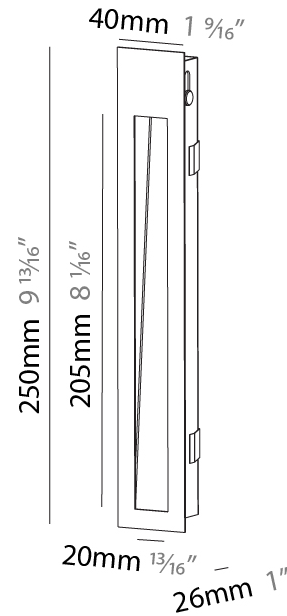

GENERAL

Series: Delight
Subseries: Delight String Wide
Brand: Prolicht
Division: Architectural
Mounting Type: Recessed
Mounting Location: Wall
Subcategory: Step Light

PHYSICAL

Shape: Rectangle
Length (mm): 250
Length (in): 9 ¹³/₁₆
Width (mm): 40
Width (in): 1 ⁹/₁₆
Height (mm): 250
Depth (mm): 26
Height (in): 9 ¹³/₁₆
Depth (in): 1
Ceiling Thickness (mm): 10 / 12 / 15
Ceiling Thickness (in): 3/8 or 1/2 or 9/16
Min. Recessing Depth (mm): 30
Min. Recessing Depth (in): 1 ³/₁₆
Light Distribution: Asymmetric
Weight (kg): .83
Weight (lbs): 1.8
Fixture Finish: SSR / BKV / CWI / CRY / HAB / UFT / ITA / RUA / FTG / MYG / LOD / PUS / FRO / FUP / KIA / POP / BLS / SPG / MEY / GOH / GUM / CHC / COM / ABZ / JAG / OBR / MOS / ROR
Fixture Material: Aluminum
Cut-out Measurements: 240mm / 9 7/16" x 34mm / 1 5/16"

ELECTRICAL

Lamp Type: LED (Zhaga Standard)
Input Wattage (W): 2.2
Total Output Wattage (W): 2
Dimming: 0-10V Dimming / Phase Dimming (120Vac Only)
Driver Included: No
Driver Location: Remote
Driver Type: Constant Current - 120 / 277Vac
Driver Class: Class 2
Input Voltage (V): 120 - 277
Constant Current (MA): 700

LED

Number of LEDs: 1
Color Temperature (°K): 2700 / 3000 / 3500 / 4000
Max. Delivered Lumen (lm): 60 / 60 / 68 / 70
CRI: >90 CRI
Lamp Life (hrs): 50000

OPTICAL

RATINGS AND CERTIFICATIONS

Certified By: Certified for North American Standards
IP rating: IP20

PROJECT
TYPE
SPECIFIER
QUANTITY
DATE