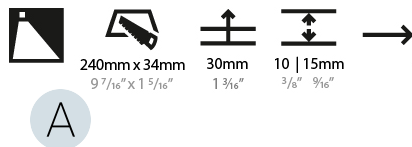

GENERAL

Series: Delight
Subseries: Delight String Wide
Brand: Prolicht
Division: Architectural
Mounting Type: Recessed
Mounting Location: Wall
Subcategory: Step Light

PHYSICAL

Shape: Rectangle
Length (mm): 250
Length (in): 9 ¹³/₁₆
Width (mm): 40
Width (in): 1 ⁹/₁₆
Height (mm): 250
Depth (mm): 26
Height (in): 9 ¹³/₁₆
Depth (in): 1
Ceiling Thickness (mm): 10 / 12 / 15
Ceiling Thickness (in): 3/8 or 1/2 or 9/16
Min. Recessing Depth (mm): 30
Min. Recessing Depth (in): 1 ³/₁₆
Light Distribution: Asymmetric
Weight (kg): .83
Weight (lbs): 1.8
Fixture Finish: SSR / BKV / CWI / CRY / HAB / UFT / ITA / RUA / FTG / MYG / LOD / PUS / FRO / FUP / KIA / POP / BLS / SPG / MEY / GOH / GUM / CHC / COM / ABZ / JAG / OBR / MOS / ROR
Fixture Material: Aluminum
Cut-out Measurements: 240mm / 9 7/16" x 34mm / 1 5/16"

ELECTRICAL

Lamp Type: LED (Zhaga Standard)
Input Wattage (W): 2.2
Total Output Wattage (W): 2
Dimming: 0-10V Dimming / Phase Dimming (120Vac Only)
Driver Included: No
Driver Location: Remote
Driver Type: Constant Current - 120 / 277Vac
Driver Class: Class 2
Input Voltage (V): 120 - 277
Constant Current (MA): 700

LED

Number of LEDs: 1
Color Temperature (°K): 2700 / 3000 / 3500 / 4000
Max. Delivered Lumen (lm): 60 / 60 / 68 / 70
CRI: >90 CRI
Lamp Life (hrs): 50000

OPTICAL

RATINGS AND CERTIFICATIONS

Certified By: Certified for North American Standards
IP rating: IP20

PROJECT
TYPE
SPECIFIER
QUANTITY
DATE