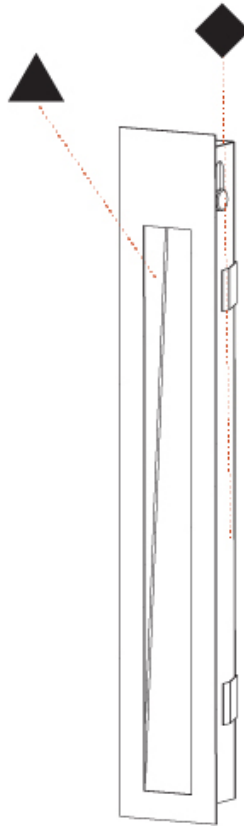

GENERAL

Series: Delight
Subseries: Delight String
Brand: Prolicht
Division: Architectural
Mounting Type: Recessed
Mounting Location: Wall
Subcategory: Step Light

PHYSICAL

Shape: Rectangle
Width (mm): 40
Width (in): 1 9/16
Height (mm): 250
Depth (mm): 26
Height (in): 9 13/16
Depth (in): 1
Ceiling Thickness (mm): 10 / 12 / 15
Ceiling Thickness (in): 3/8 or 1/2 or 9/16
Min. Recessing Depth (mm): 30
Min. Recessing Depth (in): 1 3/16
Light Distribution: Asymmetric
Weight (kg): .83
Weight (lbs): 1.8
Fixture Finish: SSR / BKV / CWI / CRY / HAB / UFT / ITA / RUA / FTG / MYG / LOD / PUS / FRO / FUP / KIA / POP / BLS / SPG / MEY / GOH / GUM / CHC / COM / ABZ / JAG / OBR / MOS / ROR
Fixture Material: Aluminum
Cut-out Measurements: 240mm / 9 7/16" x 34mm / 1 5/16"

GENERAL

Series: Delight
 Subseries: Delight String Wide
 Brand: Prolicht
 Division: Architectural
 Mounting Type: Recessed
 Mounting Location: Wall
 Subcategory: Step Light

PHYSICAL

Shape: Rectangle
 Length (mm): 250
 Length (in): 9 ¹³/₁₆
 Width (mm): 40
 Width (in): 1 ⁹/₁₆
 Height (mm): 250
 Depth (mm): 26
 Height (in): 9 ¹³/₁₆
 Depth (in): 1
 Ceiling Thickness (mm): 10 / 12 / 15
 Ceiling Thickness (in): 3/8 or 1/2 or 9/16
 Min. Recessing Depth (mm): 30
 Min. Recessing Depth (in): 1 ³/₁₆
 Light Distribution: Asymmetric
 Weight (kg): .83
 Weight (lbs): 1.8
 Fixture Finish: SSR / BKV / CWI / CRY / HAB / UFT / ITA / RUA / FTG / MYG / LOD / PUS / FRO / FUP / KIA / POP / BLS / SPG / MEY / GOH / GUM / CHC / COM / ABZ / JAG / OBR / MOS / ROR
 Fixture Material: Aluminum
 Cut-out Measurements: 240mm / 9 7/16" x 34mm / 1 5/16"

PROJECT
TYPE
SPECIFIER
QUANTITY
DATE

DELIGHT STRING WIDE RECESSED

A35699-

PROJECT

TYPE

SPECIFIER

QUANTITY

DATE