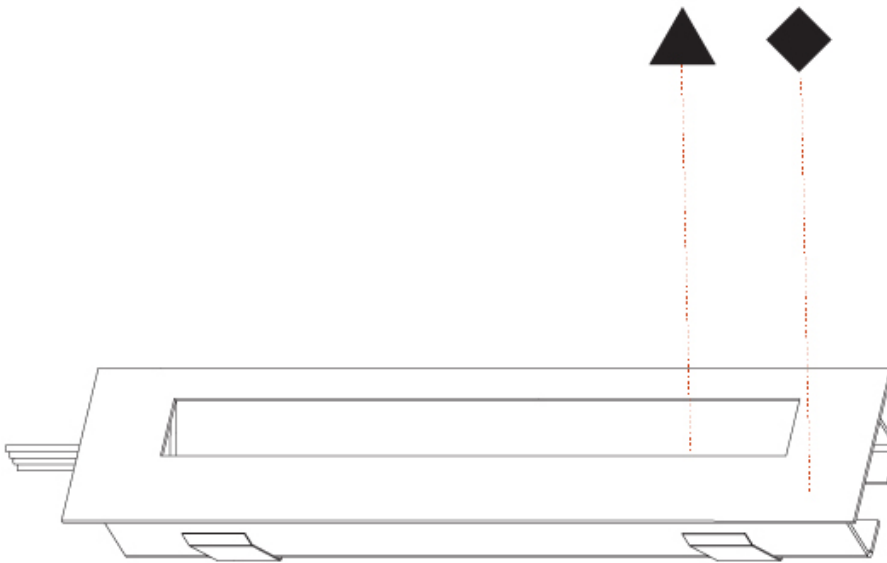

DELIGHT STRING STEP WIDE RECESSED

A35702-

PROJECT _____

TYPE _____

SPECIFIER _____

QUANTITY _____

DATE _____