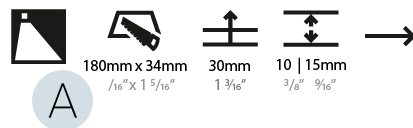

GENERAL

Series: Delight
Subseries: Delight String Step Wide
Brand: Prolicht
Division: Architectural
Mounting Type: Recessed
Mounting Location: Wall
Subcategory: Step Light

PHYSICAL

Shape: Rectangle
Length (mm): 190
Length (in): 7 1/2
Height (mm): 40
Depth (mm): 27
Height (in): 1 9/16
Depth (in): 1 1/16
Ceiling Thickness (mm): 10 / 12 / 15
Ceiling Thickness (in): 3/8 or 1/2 or 9/16
Min. Recessing Depth (mm): 30
Min. Recessing Depth (in): 1 3/16
Light Distribution: Asymmetric
Weight (kg): 0.208
Weight (lbs): .4576
Fixture Finish: SSR / BKV / CWI / CRY / HAB / UFT / ITA / RUA / FTG / MYG / LOD / PUS / FRO / FUP / KIA / POP / BLS / SPG / MEY / GOH / GUM / CHC / COM / ABZ / JAG / OBR / MOS / ROR
Fixture Material: Aluminum
Cut-out Measurements: 140mm / 5 1/2" x 34mm / 1 5/16"

ELECTRICAL

Lamp Type: LED (Zhaga Standard)
Input Wattage (W): 2.2
Total Output Wattage (W): 2
Dimming: 0-10V Dimming / Phase Dimming (120Vac Only)
Driver Included: No
Driver Location: Remote
Driver Type: Constant Voltage - 120 / 277Vac
Driver Class: Class 2
Input Voltage (V): 120 - 277
Output Voltage (V): 24

LED

Number of LEDs: 1
Color Temperature (°K): 3000 / 3500 / 5000
Max. Delivered Lumen (lm): 60
CRI: >80 CRI
Lamp Life (hrs): 50000

OPTICAL

RATINGS AND CERTIFICATIONS

Certified By: Certified for North American Standards
IP rating: IP20