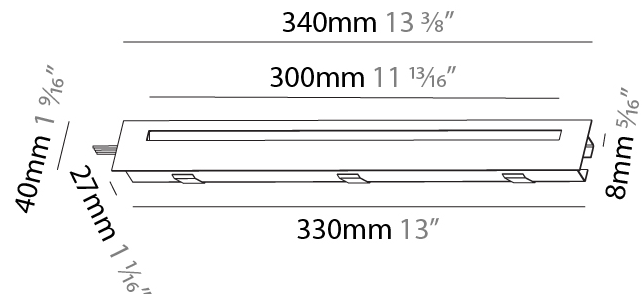

GENERAL

Series: Delight
Subseries: Delight String Step
Brand: Prolicht
Division: Architectural
Mounting Type: Recessed
Mounting Location: Wall
Subcategory: Step Light

PHYSICAL

Shape: Rectangle
Length (mm): 340
Length (in): 13 3/8
Height (mm): 40
Depth (mm): 27
Height (in): 1 9/16
Depth (in): 1 1/16
Ceiling Thickness (mm): 10 / 12 / 15
Ceiling Thickness (in): 3/8 or 1/2 or 9/16
Min. Recessing Depth (mm): 30
Min. Recessing Depth (in): 1 3/16
Light Distribution: Asymmetric
Weight (kg): 0.404
Weight (lbs): 0.89
Fixture Finish: SSR / BKV / CWI / CRY / HAB / UFT / ITA / RUA / FTG / MYG / LOD / PUS / FRO / FUP / KIA / POP / BLS / SPG / MEY / GOH / GUM / CHC / COM / ABZ / JAG / OBR / MOS / ROR
Fixture Material: Aluminum
Cut-out Measurements: 330mm / 13" x 34mm / 1 5/16"

ELECTRICAL

Lamp Type: LED (Zhaga Standard)
Input Wattage (W): 4
Total Output Wattage (W): 3.6
Dimming: 0-10V Dimming / Phase Dimming (120Vac Only)
Driver Included: No
Driver Location: Remote
Driver Type: Constant Voltage - 120 / 277Vac
Driver Class: Class 2
Input Voltage (V): 120 - 277
Output Voltage (V): 24

LED

Number of LEDs: 1
Color Temperature (°K): 3000 / 3500 / 5000
Max. Delivered Lumen (lm): 120
CRI: >80 CRI
Lamp Life (hrs): 50000

OPTICAL

RATINGS AND CERTIFICATIONS

Certified By: Certified for North American Standards
IP rating: IP20