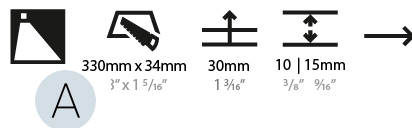

GENERAL

Series: Delight
Subseries: Delight String Step
Brand: Prolicht
Division: Architectural
Mounting Type: Recessed
Mounting Location: Wall
Subcategory: Step Light

PHYSICAL

Shape: Rectangle
Length (mm): 340
Length (in): 13 3/8
Height (mm): 40
Depth (mm): 27
Height (in): 1 9/16
Depth (in): 1 1/16
Ceiling Thickness (mm): 10 / 12 / 15
Ceiling Thickness (in): 3/8 or 1/2 or 9/16
Min. Recessing Depth (mm): 30
Min. Recessing Depth (in): 1 3/16
Light Distribution: Asymmetric
Weight (kg): 0.404
Weight (lbs): 0.89
Fixture Finish: SSR / BKV / CWI / CRY / HAB / UFT / ITA / RUA / FTG / MYG / LOD / PUS / FRO / FUP / KIA / POP / BLS / SPG / MEY / GOH / GUM / CHC / COM / ABZ / JAG / OBR / MOS / ROR
Fixture Material: Aluminum
Cut-out Measurements: 330mm / 13" x 34mm / 1 5/16"

ELECTRICAL

Lamp Type: LED (Zhaga Standard)
Input Wattage (W): 4
Total Output Wattage (W): 3.6
Dimming: 0-10V Dimming / Phase Dimming (120Vac Only)
Driver Included: No
Driver Location: Remote
Driver Type: Constant Voltage - 120 / 277Vac
Driver Class: Class 2
Input Voltage (V): 120 - 277
Output Voltage (V): 24

LED

Number of LEDs: 1
Color Temperature (°K): 3000 / 3500 / 5000
Max. Delivered Lumen (lm): 120
CRI: >80 CRI
Lamp Life (hrs): 50000

OPTICAL

RATINGS AND CERTIFICATIONS

Certified By: Certified for North American Standards
IP rating: IP20