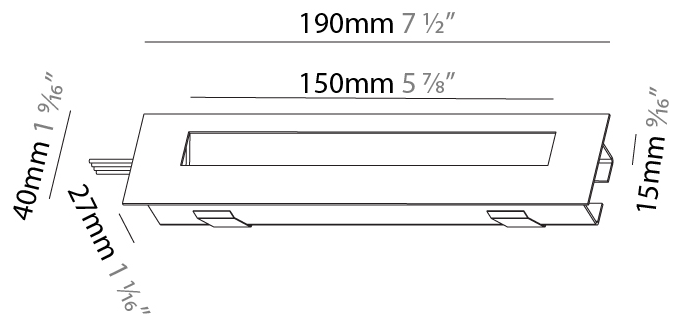

GENERAL

Series: Delight
Subseries: Delight String Step Wide
Brand: Prolicht
Division: Architectural
Mounting Type: Recessed
Mounting Location: Wall
Subcategory: Step Light

PHYSICAL

Shape: Rectangle
Length (mm): 190
Length (in): 7 1/2
Height (mm): 40
Depth (mm): 27
Height (in): 1 9/16
Depth (in): 1 1/16
Ceiling Thickness (mm): 10 / 12 / 15
Ceiling Thickness (in): 3/8 or 1/2 or 9/16
Min. Recessing Depth (mm): 30
Min. Recessing Depth (in): 1 3/16
Light Distribution: Asymmetric
Weight (kg): 0.208
Weight (lbs): .4576
Fixture Finish: SSR / BKV / CWI / CRY / HAB / UFT / ITA / RUA / FTG / MYG / LOD / PUS / FRO / FUP / KIA / POP / BLS / SPG / MEY / GOH / GUM / CHC / COM / ABZ / JAG / OBR / MOS / ROR
Fixture Material: Aluminum
Cut-out Measurements: 140mm / 5 1/2" x 34mm / 1 5/16"

ELECTRICAL

Lamp Type: LED (Zhaga Standard)
Input Wattage (W): 2.2
Total Output Wattage (W): 2
Dimming: 0-10V Dimming / Phase Dimming (120Vac Only)
Driver Included: No
Driver Location: Remote
Driver Type: Constant Voltage - 120 / 277Vac
Driver Class: Class 2
Input Voltage (V): 120 - 277
Output Voltage (V): 24

LED

Number of LEDs: 1
Color Temperature (°K): 3000 / 3500 / 5000
Max. Delivered Lumen (lm): 60
CRI: >80 CRI
Lamp Life (hrs): 50000

OPTICAL

RATINGS AND CERTIFICATIONS

Certified By: Certified for North American Standards
IP rating: IP20