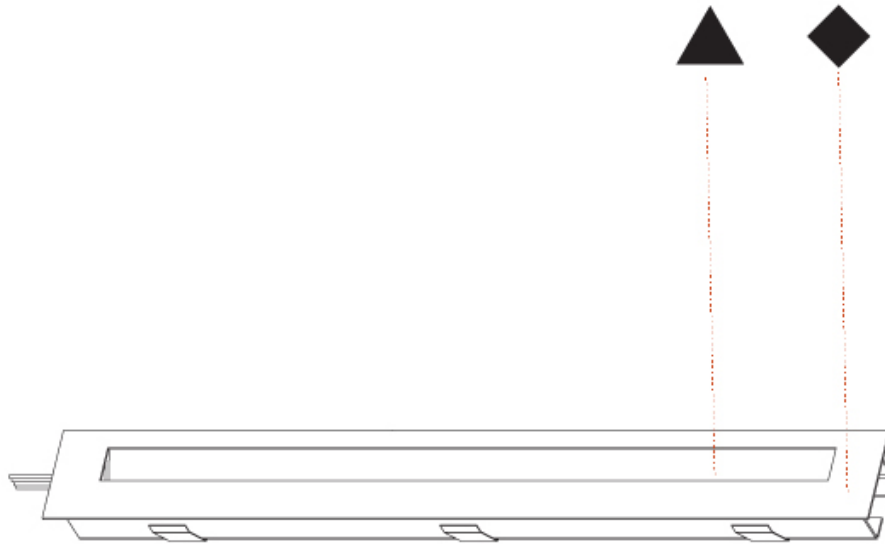

DELIGHT STRING STEP WIDE RECESSED

A35703-

PROJECT

TYPE

SPECIFIER

QUANTITY

DATE

A