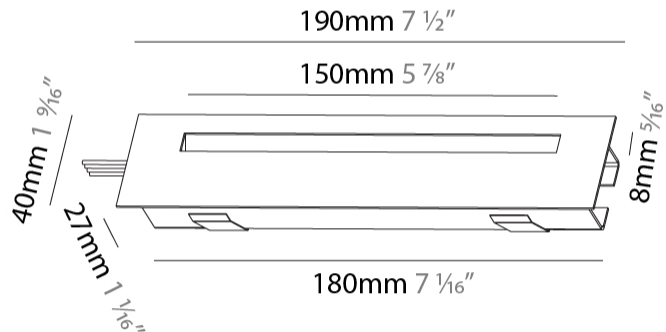

GENERAL

Series: Delight
Subseries: Delight String Step
Brand: Prolicht
Division: Architectural
Mounting Type: Recessed
Mounting Location: Wall
Subcategory: Step Light

PHYSICAL

Shape: Rectangle
Length (mm): 190
Length (in): 7 1/2
Height (mm): 40
Depth (mm): 27
Height (in): 1 9/16
Depth (in): 1 1/16
Ceiling Thickness (mm): 10 / 12 / 15
Ceiling Thickness (in): 3/8 or 1/2 or 9/16
Min. Recessing Depth (mm): 30
Min. Recessing Depth (in): 1 3/16
Light Distribution: Asymmetric
Weight (kg): 0.208
Weight (lbs): 0.4576
Fixture Finish: SSR / BKV / CWI / CRY / HAB / UFT / ITA / RUA / FTG / MYG / LOD / PUS / FRO / FUP / KIA / POP / BLS / SPG / MEY / GOH / GUM / CHC / COM / ABZ / JAG / OBR / MOS / ROR
Fixture Material: Aluminum
Cut-out Measurements: 140mm / 5 1/2" x 34mm / 1 5/16"

ELECTRICAL

Lamp Type: LED (Zhaga Standard)
Input Wattage (W): 2.2
Total Output Wattage (W): 2
Dimming: 0-10V Dimming / Phase Dimming (120Vac Only)
Driver Included: No
Driver Location: Remote
Driver Type: Constant Voltage - 120 / 277Vac
Driver Class: Class 2
Input Voltage (V): 120 - 277
Output Voltage (V): 24

LED

Number of LEDs: 1
Color Temperature (°K): 3000 / 3500 / 5000
Max. Delivered Lumen (lm): 60
CRI: >80 CRI
Lamp Life (hrs): 50000

OPTICAL

RATINGS AND CERTIFICATIONS

Certified By: Certified for North American Standards
IP rating: IP20