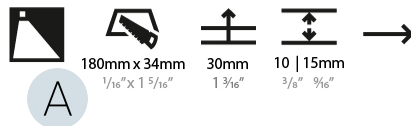

GENERAL

Series: Delight
Subseries: Delight String Step
Brand: Prolicht
Division: Architectural
Mounting Type: Recessed
Mounting Location: Wall
Subcategory: Step Light

PHYSICAL

Shape: Rectangle
Length (mm): 190
Length (in): 7 1/2
Height (mm): 40
Depth (mm): 27
Height (in): 1 9/16
Depth (in): 1 1/16
Ceiling Thickness (mm): 10 / 12 / 15
Ceiling Thickness (in): 3/8 or 1/2 or 9/16
Min. Recessing Depth (mm): 30
Min. Recessing Depth (in): 1 3/16
Light Distribution: Asymmetric
Weight (kg): 0.208
Weight (lbs): 0.4576
Fixture Finish: SSR / BKV / CWI / CRY / HAB / UFT / ITA / RUA / FTG / MYG / LOD / PUS / FRO / FUP / KIA / POP / BLS / SPG / MEY / GOH / GUM / CHC / COM / ABZ / JAG / OBR / MOS / ROR
Fixture Material: Aluminum
Cut-out Measurements: 140mm / 5 1/2" x 34mm / 1 5/16"

ELECTRICAL

Lamp Type: LED (Zhaga Standard)
Input Wattage (W): 2.2
Total Output Wattage (W): 2
Dimming: 0-10V Dimming / Phase Dimming (120Vac Only)
Driver Included: No
Driver Location: Remote
Driver Type: Constant Voltage - 120 / 277Vac
Driver Class: Class 2
Input Voltage (V): 120 - 277
Output Voltage (V): 24

LED

Number of LEDs: 1
Color Temperature (°K): 3000 / 3500 / 5000
Max. Delivered Lumen (lm): 60
CRI: >80 CRI
Lamp Life (hrs): 50000

OPTICAL

RATINGS AND CERTIFICATIONS

Certified By: Certified for North American Standards
IP rating: IP20