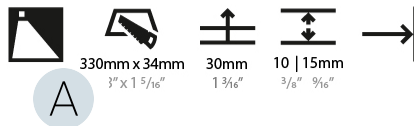

GENERAL

Series: Delight
Subseries: Delight String Step
Partner: Prolicht
Division: Architectural
Installation: Recessed
Product Type: Step Light
Mounting Location: Wall
Light Distribution: Asymmetric

PHYSICAL

Shape: Rectangle
Length (mm): 340
Length (in): 13 3/8
Height (mm): 40
Depth (mm): 27
Height (in): 1 9/16
Depth (in): 1 1/16
Ceiling Thickness (mm): 10 / 12 / 15
Ceiling Thickness (in): 3/8 or 1/2 or 9/16
Min. Recessing Depth (mm): 30
Min. Recessing Depth (in): 1 3/16
Weight (kg): 0.404
Weight (lbs): 0.89
Fixture Finish: SSR / BKV / CWI / CRY / HAB / UFT / ITA / RUA / FTG / MYG / LOD / PUS / FRO / FUP / KIA / POP / BLS / SPG / MEY / GOH / CHC / COM / ABZ / JAG / OBR / MOS / ROR
Fixture Material: Aluminum
Cut-out Measurements: 330mm / 13" x 34mm / 1 5/16"

ELECTRICAL

Lamp Type: LED (Zhaga Standard)
Input Wattage (W): 4
Total Output Wattage (W): 3.6
Dimming: 0-10V Dimming / Phase Dimming (120Vac Only)
Driver Included: No
Driver Location: Remote
Driver Type: Constant Voltage - 120 / 277Vac
Driver Class: Class 2
Input Voltage (V): 120 - 277
Output Voltage (V): 24

LED

Number of LEDs: 1
Color Temperature (°K): 3000 / 3500 / 5000
Max. Delivered Lumen (lm): 120
CRI: >80 CRI
Lamp Life (hrs): 50000

OPTICAL

RATINGS AND CERTIFICATIONS

Certified By: Certified for North American Standards
IP rating: IP20