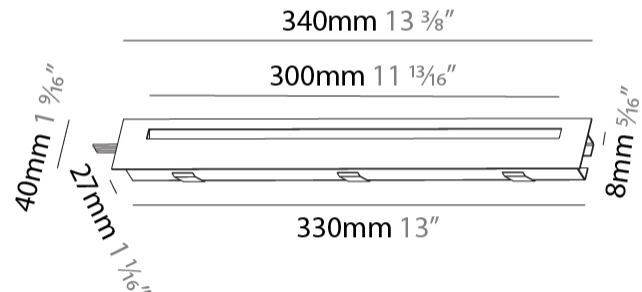

GENERAL

Series: Delight
Subseries: Delight String Step
Partner: Prolicht
Division: Architectural
Installation: Recessed
Product Type: Step Light
Mounting Location: Wall
Light Distribution: Asymmetric

PHYSICAL

Shape: Rectangle
Length (mm): 340
Length (in): 13 3/8
Height (mm): 40
Depth (mm): 27
Height (in): 1 9/16
Depth (in): 1 1/16
Ceiling Thickness (mm): 10 / 12 / 15
Ceiling Thickness (in): 3/8 or 1/2 or 9/16
Min. Recessing Depth (mm): 30
Min. Recessing Depth (in): 1 3/16
Weight (kg): 0.404
Weight (lbs): 0.89
Fixture Finish: SSR / BKV / CWI / CRY / HAB / UFT / ITA / RUA / FTG / MYG / LOD / PUS / FRO / FUP / KIA / POP / BLS / SPG / MEY / GOH / CHC / COM / ABZ / JAG / OBR / MOS / ROR
Fixture Material: Aluminum
Cut-out Measurements: 330mm / 13" x 34mm / 1 5/16"

ELECTRICAL

Lamp Type: LED (Zhaga Standard)
Input Wattage (W): 4
Total Output Wattage (W): 3.6
Dimming: 0-10V Dimming / Phase Dimming (120Vac Only)
Driver Included: No
Driver Location: Remote
Driver Type: Constant Voltage - 120 / 277Vac
Driver Class: Class 2
Input Voltage (V): 120 - 277
Output Voltage (V): 24

LED

Number of LEDs: 1
Color Temperature (°K): 3000 / 3500 / 5000
Max. Delivered Lumen (lm): 120
CRI: >80 CRI
Lamp Life (hrs): 50000

OPTICAL

RATINGS AND CERTIFICATIONS

Certified By: Certified for North American Standards
IP rating: IP20