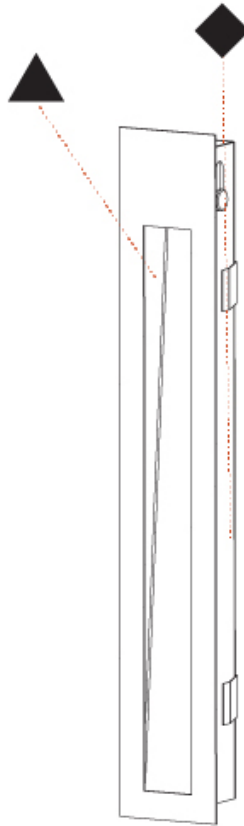

### A35697-

base number    Color    Finishes    Finishes  
 Temperature    (Diamond)    (Triangle)

- To build a product code in our configurator select the specify button on the base model # product page
- To build a manual product code on this datasheet choose from the options listed below in blue font and add the suffix to the base model #

#### PHYSICAL

Shape: Rectangle  
 Width (mm): 40  
 Width (in): 1 9/16  
 Height (mm): 250  
 Depth (mm): 26  
 Height (in): 9 13/16  
 Depth (in): 1  
 Ceiling Thickness (mm): 10 / 12 / 15  
 Ceiling Thickness (in): 3/8 or 1/2 or 9/16  
 Min. Recessing Depth (mm): 30  
 Min. Recessing Depth (in): 1 3/16  
 Light Distribution: Asymmetric  
 Weight (kg): .83  
 Weight (lbs): 1.8  
 Fixture Finish: SSR / BKV / CWI / CRY / HAB / UFT / ITA / RUA / FTG / MYG / LOD / PUS / FRO / FUP / KIA / POP / BLS / SPG / MEY / GOH / GUM / CHC / COM / ABZ / JAG / OBR / MOS / ROR  
 Fixture Material: Aluminum  
 Cut-out Measurements: 240mm / 9 7/16" x 34mm / 1 5/16"

#### PHYSICAL

Shape: Rectangle  
 Length (mm): 250  
 Length (in): 9 <sup>13</sup>/<sub>16</sub>  
 Width (mm): 40  
 Width (in): 1 <sup>9</sup>/<sub>16</sub>  
 Height (mm): 250  
 Depth (mm): 26  
 Height (in): 9 <sup>13</sup>/<sub>16</sub>  
 Depth (in): 1  
 Ceiling Thickness (mm): 10 / 12 / 15  
 Ceiling Thickness (in): 3/8 or 1/2 or 9/16  
 Min. Recessing Depth (mm): 30  
 Min. Recessing Depth (in): 1 <sup>3</sup>/<sub>16</sub>  
 Light Distribution: Asymmetric  
 Weight (kg): .83  
 Weight (lbs): 1.8  
 Fixture Finish: SSR / BKV / CWI / CRY / HAB / UFT / ITA / RUA / FTG / MYG / LOD / PUS / FRO / FUP / KIA / POP / BLS / SPG / MEY / GOH / GUM / CHC / COM / ABZ / JAG / OBR / MOS / ROR  
 Fixture Material: Aluminum  
 Cut-out Measurements: 240mm / 9 7/16" x 34mm / 1 5/16"

## DELIGHT STRING WIDE RECESSED

A35699-

PROJECT

TYPE

SPECIFIER

QUANTITY

DATE

A