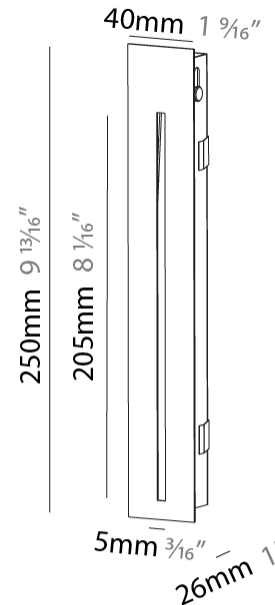

GENERAL

Series: Delight
Subseries: Delight String
Brand: Prolicht
Division: Architectural
Mounting Type: Recessed
Mounting Location: Wall
Subcategory: Step Light

PHYSICAL

Shape: Rectangle
Width (mm): 40
Width (in): 1 9/16
Height (mm): 250
Depth (mm): 26
Height (in): 9 13/16
Depth (in): 1
Ceiling Thickness (mm): 10 / 12 / 15
Ceiling Thickness (in): 3/8 or 1/2 or 9/16
Min. Recessing Depth (mm): 30
Min. Recessing Depth (in): 1 3/16
Light Distribution: Asymmetric
Weight (kg): .83
Weight (lbs): 1.8
Fixture Finish: SSR / BKV / CWI / CRY / HAB / UFT / ITA / RUA / FTG / MYG / LOD / PUS / FRO / FUP / KIA / POP / BLS / SPG / MEY / GOH / GUM / CHC / COM / ABZ / JAG / OBR / MOS / ROR
Fixture Material: Aluminum
Cut-out Measurements: 240mm / 9 7/16" x 34mm / 1 5/16"

ELECTRICAL

Lamp Type: LED (Zhaga Standard)
Input Wattage (W): 2.2
Total Output Wattage (W): 2
Dimming: Non-Dimming / Phase Dimming (120Vac only) / 0-10V Dimming
Driver Included: No
Driver Location: Remote
Driver Type: Constant Current - 120 / 277Vac
Driver Class: Class 2
Input Voltage (V): 120 - 277
Constant Current (MA): 700

LED

Number of LEDs: 1
Color Temperature (°K): 2700 / 3000 / 3500 / 4000
Max. Delivered Lumen (lm): 30
CRI: >90 CRI
Lamp Life (hrs): 50000

OPTICAL

RATINGS AND CERTIFICATIONS

Certified By: Certified for North American Standards
IP rating: IP20