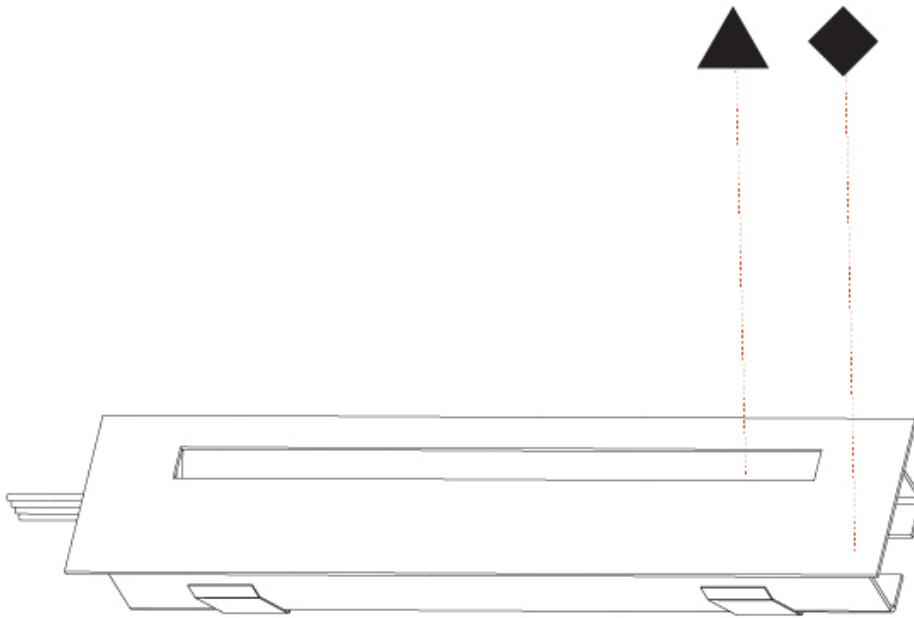

DELIGHT STRING STEP RECESSED

A35700-

PROJECT

TYPE

SPECIFIER

QUANTITY

DATE

A

PROJECT	_____
TYPE	_____
SPECIFIER	_____
QUANTITY	_____
DATE	_____

DELIGHT STRING STEP WIDE RECESSED

A35702-

base number	LED Color Temp	Finishes (Diamond)	Finishes (Triangle)
	30/35/50		

- To build a product code in our configurator select the specify button on the base model # product page
- To build a manual product code on this datasheet choose from the options listed below in blue font and add the suffix to the base model #

GENERAL

Series: Delight
Subseries: Delight String Step Wide
Brand: Prolicht
Division: Architectural
Mounting Type: Recessed
Mounting Location: Wall
Subcategory: Step Light

PHYSICAL

Shape: Rectangle
Length (mm): 190
Length (in): 7 1/2
Height (mm): 40
Depth (mm): 27
Height (in): 1 9/16
Depth (in): 1 1/16
Ceiling Thickness (mm): 10 / 12 / 15
Ceiling Thickness (in): 3/8 or 1/2 or 9/16
Min. Recessing Depth (mm): 30
Min. Recessing Depth (in): 1 3/16
Light Distribution: Asymmetric
Weight (kg): 0.208
Weight (lbs): .4576
Fixture Finish: SSR / BKV / CWI / CRY / HAB / UFT / ITA / RUA / FTG / MYG / LOD / PUS / FRO / FUP / KIA / POP / BLS / SPG / MEY / GOH / GUM / CHC / COM / ABZ / JAG / OBR / MOS / ROR
Fixture Material: Aluminum
Cut-out Measurements: 140mm / 5 1/2" x 34mm / 1 5/16"