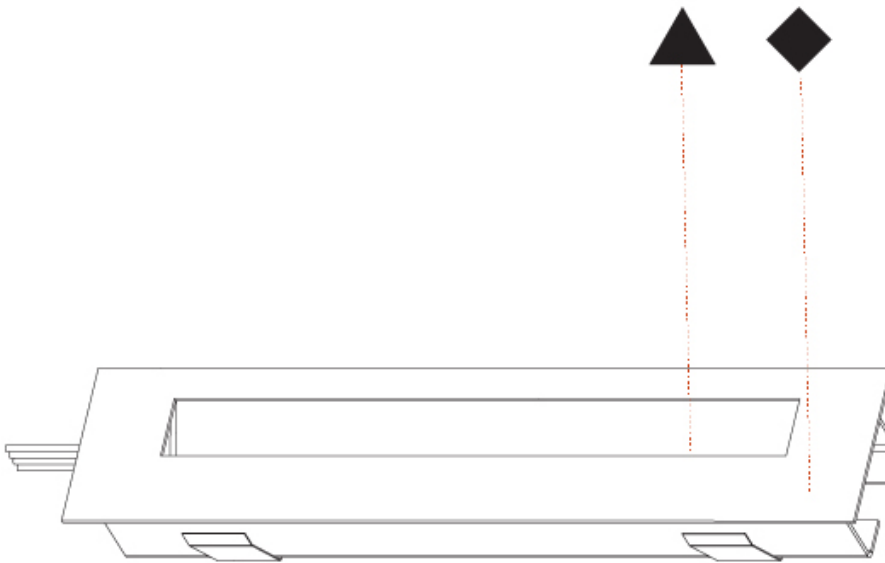

DELIGHT STRING STEP WIDE RECESSED

A35702-

PROJECT

TYPE

SPECIFIER

QUANTITY

DATE

DELIGHT COLOR FINISH CHART