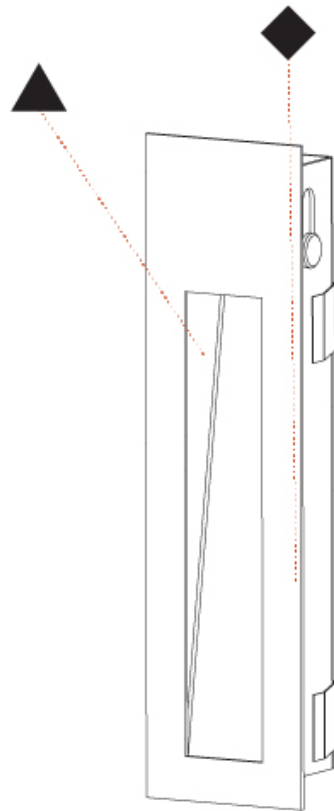

DELIGHT STRING WIDE RECESSED

A35698-

PROJECT

TYPE

SPECIFIER

QUANTITY

DATE

A

GENERAL

Series: Delight
 Subseries: Delight String Wide
 Brand: Prolight
 Division: Architectural
 Mounting Type: Recessed
 Mounting Location: Wall
 Subcategory: Step Light

PHYSICAL

Shape: Rectangle
 Length (mm): 250
 Length (in): 9 ¹³/₁₆
 Width (mm): 40
 Width (in): 1 ⁹/₁₆
 Height (mm): 250
 Depth (mm): 26
 Height (in): 9 ¹³/₁₆
 Depth (in): 1
 Ceiling Thickness (mm): 10 / 12 / 15
 Ceiling Thickness (in): 3/8 or 1/2 or 9/16
 Min. Recessing Depth (mm): 30
 Min. Recessing Depth (in): 1 ³/₁₆
 Light Distribution: Asymmetric
 Weight (kg): .83
 Weight (lbs): 1.8
 Fixture Finish: SSR / BKV / CWI / CRY / HAB / UFT / ITA / RUA / FTG / MYG / LOD / PUS / FRO / FUP / KIA / POP / BLS / SPG / MEY / GOH / GUM / CHC / COM / ABZ / JAG / OBR / MOS / ROR
 Fixture Material: Aluminum
 Cut-out Measurements: 240mm / 9 7/16" x 34mm / 1 5/16"