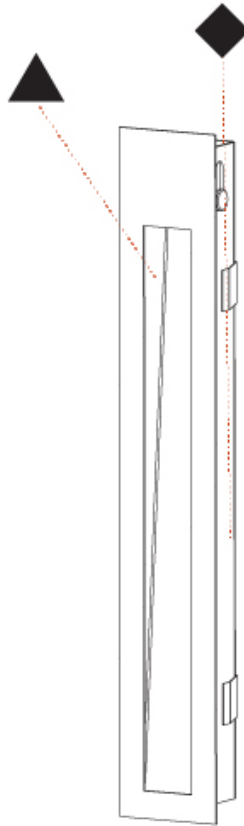

PROJECT	
TYPE	
SPECIFIER	
QUANTITY	
DATE	

DELIGHT STRING RECESSED

A35696-

base number	Color	Finishes	Finishes
	Temperature	(Diamond)	(Triangle)

- To build a product code in our configurator select the specify button on the base model # product page
- To build a manual product code on this datasheet choose from the options listed below in blue font and add the suffix to the base model #

GENERAL

Series: Delight
 Subseries: Delight String Wide
 Brand: Prolight
 Division: Architectural
 Mounting Type: Recessed
 Mounting Location: Wall
 Subcategory: Step Light

PHYSICAL

Shape: Rectangle
 Length (mm): 250
 Length (in): 9 ¹³/₁₆
 Width (mm): 40
 Width (in): 1 ⁹/₁₆
 Height (mm): 250
 Depth (mm): 26
 Height (in): 9 ¹³/₁₆
 Depth (in): 1
 Ceiling Thickness (mm): 10 / 12 / 15
 Ceiling Thickness (in): 3/8 or 1/2 or 9/16
 Min. Recessing Depth (mm): 30
 Min. Recessing Depth (in): 1 ³/₁₆
 Light Distribution: Asymmetric
 Weight (kg): .83
 Weight (lbs): 1.8
 Fixture Finish: SSR / BKV / CWI / CRY / HAB / UFT / ITA / RUA / FTG / MYG / LOD / PUS / FRO / FUP / KIA / POP / BLS / SPG / MEY / GOH / GUM / CHC / COM / ABZ / JAG / OBR / MOS / ROR
 Fixture Material: Aluminum
 Cut-out Measurements: 240mm / 9 7/16" x 34mm / 1 5/16"

DELIGHT STRING WIDE RECESSED

A35699-

PROJECT

TYPE

SPECIFIER

QUANTITY

DATE

A