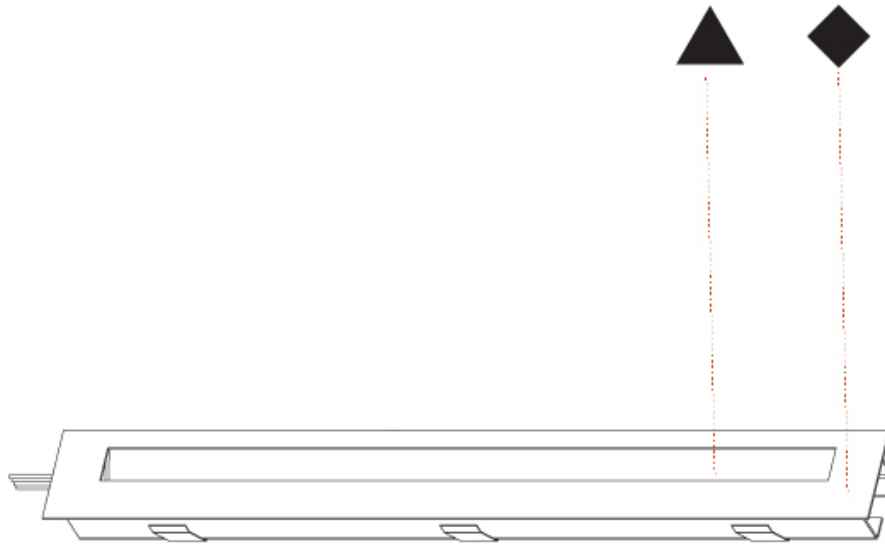

## DELIGHT STRING STEP WIDE RECESSED

A35703-

PROJECT

TYPE

SPECIFIER

QUANTITY

DATE