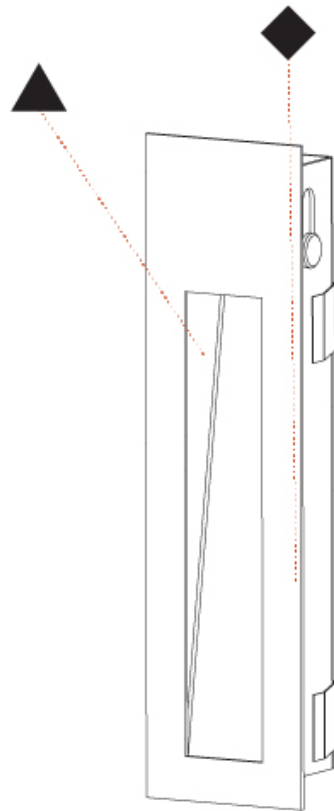

#### PHYSICAL

Shape: Rectangle
Width (mm): 40
Width (in): 1 9/16
Height (mm): 150
Depth (mm): 26
Height (in): 5 7/8
Depth (in): 1
Ceiling Thickness (mm): 10 / 12 / 15
Ceiling Thickness (in): 3/8 or 1/2 or 9/16
Min. Recessing Depth (mm): 30
Min. Recessing Depth (in): 1 3/16
Light Distribution: Asymmetric
Weight (kg): .21
Weight (lbs): .46
Installation Requirement: 140mm / 5 1/2" x 34mm / 1 5/16"
Fixture Finish: SSR / BKV / CWI / CRY / HAB / UFT / ITA / RUA / FTG / MYG / LOD / PUS / FRO / FUP / KIA / POP / BLS / SPG / MEY / GOH / GUM / CHC / COM / ABZ / JAG / OBR / MOS / ROR
Fixture Material: Aluminum

## DELIGHT STRING WIDE RECESSED

A35698-

PROJECT

TYPE

SPECIFIER

QUANTITY

DATE

A