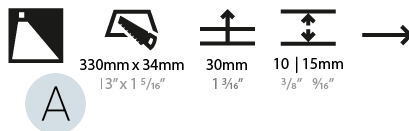

GENERAL

Series: Delight
Subseries: Delight String Step Wide
Brand: Prolicht
Division: Architectural
Mounting Type: Recessed
Mounting Location: Wall
Subcategory: Step Light

PHYSICAL

Shape: Rectangle
Length (mm): 340
Length (in): 13 3/8
Height (mm): 40
Depth (mm): 27
Height (in): 1 5/16
Depth (in): 1 1/16
Min. Recessing Depth (mm): 30
Min. Recessing Depth (in): 1 3/16
Light Distribution: Asymmetric
Weight (kg): 0.388
Weight (lbs): 0.854
Fixture Finish: SSR / BKV / CWI / CRY / HAB / UFT / ITA / RUA / FTG / MYG / LOD / PUS / FRO / FUP / KIA / POP / BLS / SPG / MEY / GOH / GUM / CHC / COM / ABZ / JAG / OBR / MOS / ROR
Fixture Material: Aluminum
Cut-out Measurements: 330mm / 13" x 34mm / 1 5/16"

ELECTRICAL

Lamp Type: LED (Zhaga Standard)
Input Wattage (W): 4
Total Output Wattage (W): 3.6
Dimming: 0-10V Dimming / Phase Dimming (120Vac Only)
Driver Included: No
Driver Location: Remote
Driver Type: Constant Voltage - 120 / 277Vac
Driver Class: Class 2
Input Voltage (V): 120 - 277
Output Voltage (V): 24

LED

Number of LEDs: 1
Color Temperature (°K): 3000 / 3500 / 5000
Max. Delivered Lumen (lm): 120
CRI: >80 CRI
Lamp Life (hrs): 50000

OPTICAL

RATINGS AND CERTIFICATIONS

Certified By: Certified for North American Standards
IP rating: IP20