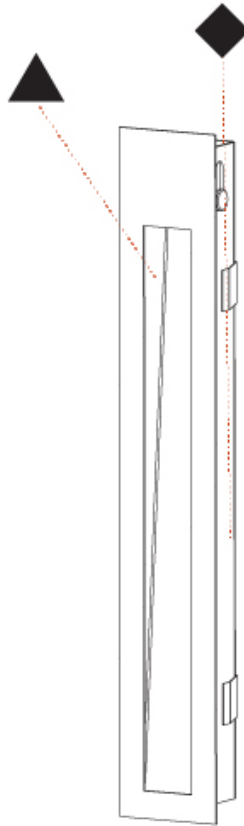

#### PHYSICAL

Shape: Rectangle
Width (mm): 40
Width (in): 1 9/16
Height (mm): 150
Depth (mm): 26
Height (in): 5 7/8
Depth (in): 1
Ceiling Thickness (mm): 10 / 12 / 15
Ceiling Thickness (in): 3/8 or 1/2 or 9/16
Min. Recessing Depth (mm): 30
Min. Recessing Depth (in): 1 3/16
Light Distribution: Asymmetric
Weight (kg): 0.21
Weight (lbs): 0.46
Screws: No visible screws
Fixture Finish: SSR / BKV / CWI / CRY / HAB / UFT / ITA / RUA / FTG / MYG / LOD / PUS / FRO / FUP / KIA / POP / BLS / SPG / MEY / GOH / GUM / CHC / COM / ABZ / JAG / OBR / MOS / ROR
Fixture Material: Aluminum
Cut-out Measurements: 140mm / 5 1/2" x 34mm / 1 5/16"

#### PHYSICAL

Shape: Rectangle  
 Length (mm): 250  
 Length (in): 9 <sup>13</sup>/<sub>16</sub>  
 Width (mm): 40  
 Width (in): 1 <sup>9</sup>/<sub>16</sub>  
 Height (mm): 250  
 Depth (mm): 26  
 Height (in): 9 <sup>13</sup>/<sub>16</sub>  
 Depth (in): 1  
 Ceiling Thickness (mm): 10 / 12 / 15  
 Ceiling Thickness (in): 3/8 or 1/2 or 9/16  
 Min. Recessing Depth (mm): 30  
 Min. Recessing Depth (in): 1 <sup>3</sup>/<sub>16</sub>  
 Light Distribution: Asymmetric  
 Weight (kg): .83  
 Weight (lbs): 1.8  
 Fixture Finish: SSR / BKV / CWI / CRY / HAB / UFT / ITA / RUA / FTG / MYG / LOD / PUS / FRO / FUP / KIA / POP / BLS / SPG / MEY / GOH / GUM / CHC / COM / ABZ / JAG / OBR / MOS / ROR  
 Fixture Material: Aluminum  
 Cut-out Measurements: 240mm / 9 7/16" x 34mm / 1 5/16"

## DELIGHT STRING WIDE RECESSED

A35699-

PROJECT

TYPE

SPECIFIER

QUANTITY

DATE

A