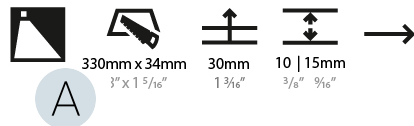

GENERAL

Series: Delight
Subseries: Delight String Step
Brand: Prolicht
Division: Architectural
Mounting Type: Recessed
Mounting Location: Wall
Subcategory: Step Light

PHYSICAL

Shape: Rectangle
Length (mm): 340
Length (in): 13 3/8
Height (mm): 40
Depth (mm): 27
Height (in): 1 9/16
Depth (in): 1 1/16
Ceiling Thickness (mm): 10 / 12 / 15
Ceiling Thickness (in): 3/8 or 1/2 or 9/16
Min. Recessing Depth (mm): 30
Min. Recessing Depth (in): 1 3/16
Light Distribution: Asymmetric
Weight (kg): 0.404
Weight (lbs): 0.89
Fixture Finish: SSR / BKV / CWI / CRY / HAB / UFT / ITA / RUA / FTG / MYG / LOD / PUS / FRO / FUP / KIA / POP / BLS / SPG / MEY / GOH / GUM / CHC / COM / ABZ / JAG / OBR / MOS / ROR
Fixture Material: Aluminum
Cut-out Measurements: 330mm / 13" x 34mm / 1 5/16"

ELECTRICAL

Lamp Type: LED (Zhaga Standard)
Input Wattage (W): 4
Total Output Wattage (W): 3.6
Dimming: 0-10V Dimming / Phase Dimming (120Vac Only)
Driver Included: No
Driver Location: Remote
Driver Type: Constant Voltage - 120 / 277Vac
Driver Class: Class 2
Input Voltage (V): 120 - 277
Output Voltage (V): 24

LED

Number of LEDs: 1
Color Temperature (°K): 3000 / 3500 / 5000
Max. Delivered Lumen (lm): 120
CRI: >80 CRI
Lamp Life (hrs): 50000

OPTICAL

RATINGS AND CERTIFICATIONS

Certified By: Certified for North American Standards
IP rating: IP20