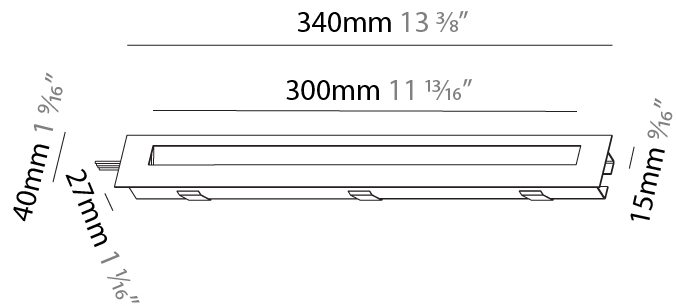

GENERAL

Series: Delight
Subseries: Delight String Step Wide
Brand: Prolicht
Division: Architectural
Mounting Type: Recessed
Mounting Location: Wall
Subcategory: Step Light

PHYSICAL

Shape: Rectangle
Length (mm): 340
Length (in): 13 3/8
Height (mm): 40
Depth (mm): 27
Height (in): 1 5/16
Depth (in): 1 1/16
Min. Recessing Depth (mm): 30
Min. Recessing Depth (in): 1 3/16
Light Distribution: Asymmetric
Weight (kg): 0.388
Weight (lbs): 0.854
Fixture Finish: SSR / BKV / CWI / CRY / HAB / UFT / ITA / RUA / FTG / MYG / LOD / PUS / FRO / FUP / KIA / POP / BLS / SPG / MEY / GOH / GUM / CHC / COM / ABZ / JAG / OBR / MOS / ROR
Fixture Material: Aluminum
Cut-out Measurements: 330mm / 13" x 34mm / 1 5/16"

ELECTRICAL

Lamp Type: LED (Zhaga Standard)
Input Wattage (W): 4
Total Output Wattage (W): 3.6
Dimming: 0-10V Dimming / Phase Dimming (120Vac Only)
Driver Included: No
Driver Location: Remote
Driver Type: Constant Voltage - 120 / 277Vac
Driver Class: Class 2
Input Voltage (V): 120 - 277
Output Voltage (V): 24

LED

Number of LEDs: 1
Color Temperature (°K): 3000 / 3500 / 5000
Max. Delivered Lumen (lm): 120
CRI: >80 CRI
Lamp Life (hrs): 50000

OPTICAL

RATINGS AND CERTIFICATIONS

Certified By: Certified for North American Standards
IP rating: IP20