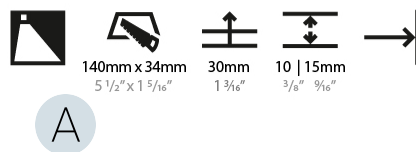

GENERAL

Series: Delight
Subseries: Delight String
Brand: Prolicht
Division: Architectural
Mounting Type: Recessed
Mounting Location: Wall
Subcategory: Step Light

PHYSICAL

Shape: Rectangle
Width (mm): 40
Width (in): 1 9/16
Height (mm): 150
Depth (mm): 26
Height (in): 5 7/8
Depth (in): 1
Ceiling Thickness (mm): 10 / 12 / 15
Ceiling Thickness (in): 3/8 or 1/2 or 9/16
Min. Recessing Depth (mm): 30
Min. Recessing Depth (in): 1 3/16
Light Distribution: Asymmetric
Weight (kg): .21
Weight (lbs): .46
Installation Requirement: 140mm / 5 1/2" x 34mm / 1 5/16"
Fixture Finish: SSR / BKV / CWI / CRY / HAB / UFT / ITA / RUA / FTG / MYG / LOD / PUS / FRO / FUP / KIA / POP / BLS / SPG / MEY / GOH / GUM / CHC / COM / ABZ / JAG / OBR / MOS / ROR
Fixture Material: Aluminum

ELECTRICAL

Lamp Type: LED (Zhaga Standard)
Input Wattage (W): 2.2
Total Output Wattage (W): 2
Dimming: Non-Dimming / Phase Dimming (120Vac only) / 0-10V Dimming
Driver Included: No
Driver Location: Remote
Driver Type: Constant Current - 120 / 277Vac
Driver Class: Class 2
Input Voltage (V): 120 - 277
Constant Current (MA): 700

LED

Number of LEDs: 1
Color Temperature (°K): 2700 / 3000 / 3500 / 4000
Max. Delivered Lumen (lm): 30
CRI: >90 CRI
Lamp Life (hrs): 50000

OPTICAL

RATINGS AND CERTIFICATIONS

Certified By: Certified for North American Standards
IP rating: IP20