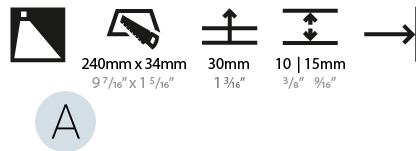

GENERAL

Series: Delight
Subseries: Delight String
Brand: Prolicht
Division: Architectural
Mounting Type: Recessed
Mounting Location: Wall
Subcategory: Step Light

PHYSICAL

Shape: Rectangle
Width (mm): 40
Width (in): 1 9/16
Height (mm): 250
Depth (mm): 26
Height (in): 9 13/16
Depth (in): 1
Ceiling Thickness (mm): 10 / 12 / 15
Ceiling Thickness (in): 3/8 or 1/2 or 9/16
Min. Recessing Depth (mm): 30
Min. Recessing Depth (in): 1 3/16
Light Distribution: Asymmetric
Weight (kg): .83
Weight (lbs): 1.8
Fixture Finish: SSR / BKV / CWI / CRY / HAB / UFT / ITA / RUA / FTG / MYG / LOD / PUS / FRO / FUP / KIA / POP / BLS / SPG / MEY / GOH / GUM / CHC / COM / ABZ / JAG / OBR / MOS / ROR
Fixture Material: Aluminum
Cut-out Measurements: 240mm / 9 7/16" x 34mm / 1 5/16"

ELECTRICAL

Lamp Type: LED (Zhaga Standard)
Input Wattage (W): 2.2
Total Output Wattage (W): 2
Dimming: Non-Dimming / Phase Dimming (120Vac only) / 0-10V Dimming
Driver Included: No
Driver Location: Remote
Driver Type: Constant Current - 120 / 277Vac
Driver Class: Class 2
Input Voltage (V): 120 - 277
Constant Current (MA): 700

LED

Number of LEDs: 1
Color Temperature (°K): 2700 / 3000 / 3500 / 4000
Max. Delivered Lumen (lm): 30
CRI: >90 CRI
Lamp Life (hrs): 50000

OPTICAL

RATINGS AND CERTIFICATIONS

Certified By: Certified for North American Standards
IP rating: IP20

PROJECT
TYPE
SPECIFIER
QUANTITY
DATE