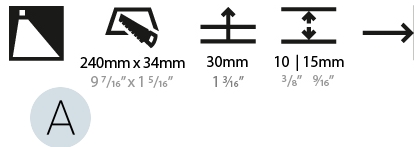

GENERAL

Series: Delight
Subseries: Delight String Wide
Brand: Prolicht
Division: Architectural
Mounting Type: Recessed
Mounting Location: Wall
Subcategory: Step Light

PHYSICAL

Shape: Rectangle
Length (mm): 250
Length (in): 9 13/16
Width (mm): 40
Width (in): 1 9/16
Height (mm): 250
Depth (mm): 26
Height (in): 9 13/16
Depth (in): 1
Ceiling Thickness (mm): 10 / 12 / 15
Ceiling Thickness (in): 3/8 or 1/2 or 9/16
Min. Recessing Depth (mm): 30
Min. Recessing Depth (in): 1 3/16
Light Distribution: Asymmetric
Weight (kg): .83
Weight (lbs): 1.8
Fixture Finish: SSR / BKV / CWI / CRY / HAB / UFT / ITA / RUA / FTG / MYG / LOD / PUS / FRO / FUP / KIA / POP / BLS / SPG / MEY / GOH / GUM / CHC / COM / ABZ / JAG / OBR / MOS / ROR
Fixture Material: Aluminum
Cut-out Measurements: 240mm / 9 7/16" x 34mm / 1 5/16"

ELECTRICAL

Lamp Type: LED (Zhaga Standard)
Input Wattage (W): 2.2
Total Output Wattage (W): 2
Dimming: 0-10V Dimming / Phase Dimming (120Vac Only)
Driver Included: No
Driver Location: Remote
Driver Type: Constant Current - 120 / 277Vac
Driver Class: Class 2
Input Voltage (V): 120 - 277
Constant Current (MA): 700

LED

Number of LEDs: 1
Color Temperature (°K): 2700 / 3000 / 3500 / 4000
Max. Delivered Lumen (lm): 60 / 60 / 68 / 70
CRI: >90 CRI
Lamp Life (hrs): 50000

OPTICAL

RATINGS AND CERTIFICATIONS

Certified By: Certified for North American Standards
IP rating: IP20