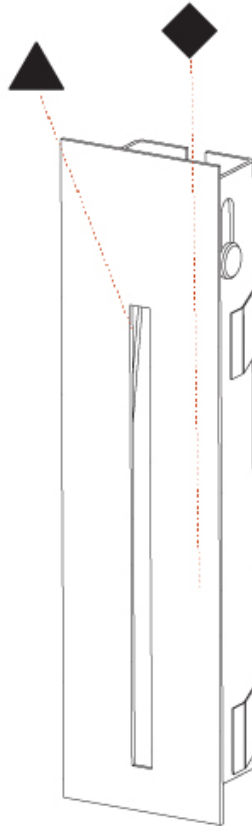

GENERAL

Series: Delight
Subseries: Delight String
Brand: Prolicht
Division: Architectural
Mounting Type: Recessed
Mounting Location: Wall
Subcategory: Step Light

PHYSICAL

Shape: Rectangle
Width (mm): 40
Width (in): 1 9/16
Height (mm): 150
Depth (mm): 26
Height (in): 5 7/8
Depth (in): 1
Ceiling Thickness (mm): 10 / 12 / 15
Ceiling Thickness (in): 3/8 or 1/2 or 9/16
Min. Recessing Depth (mm): 30
Min. Recessing Depth (in): 1 3/16
Light Distribution: Asymmetric
Weight (kg): .21
Weight (lbs): .46
Installation Requirement: 140mm / 5 1/2" x 34mm / 1 5/16"
Fixture Finish: SSR / BKV / CWI / CRY / HAB / UFT / ITA / RUA / FTG / MYG / LOD / PUS / FRO / FUP / KIA / POP / BLS / SPG / MEY / GOH / GUM / CHC / COM / ABZ / JAG / OBR / MOS / ROR
Fixture Material: Aluminum

DELIGHT STRING RECESSED

A35696-

PROJECT

TYPE

SPECIFIER

QUANTITY

DATE

A

GENERAL

Series: Delight
 Subseries: Delight String
 Brand: Prolicht
 Division: Architectural
 Mounting Type: Recessed
 Mounting Location: Wall
 Subcategory: Step Light

PHYSICAL

Shape: Rectangle
 Width (mm): 40
 Width (in): 1 9/16
 Height (mm): 250
 Depth (mm): 26
 Height (in): 9 13/16
 Depth (in): 1
 Ceiling Thickness (mm): 10 / 12 / 15
 Ceiling Thickness (in): 3/8 or 1/2 or 9/16
 Min. Recessing Depth (mm): 30
 Min. Recessing Depth (in): 1 3/16
 Light Distribution: Asymmetric
 Weight (kg): .83
 Weight (lbs): 1.8
 Fixture Finish: SSR / BKV / CWI / CRY / HAB / UFT / ITA / RUA / FTG / MYG / LOD / PUS / FRO / FUP / KIA / POP / BLS / SPG / MEY / GOH / GUM / CHC / COM / ABZ / JAG / OBR / MOS / ROR
 Fixture Material: Aluminum
 Cut-out Measurements: 240mm / 9 7/16" x 34mm / 1 5/16"