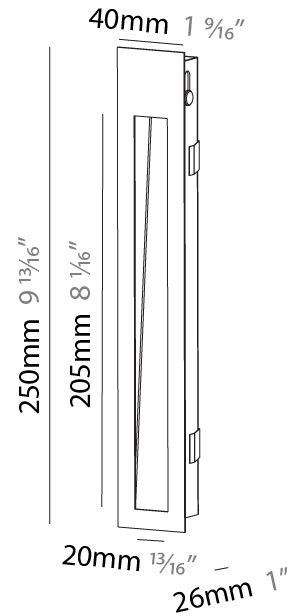

GENERAL

Series: Delight
Subseries: Delight String Wide
Brand: Prolicht
Division: Architectural
Mounting Type: Recessed
Mounting Location: Wall
Subcategory: Step Light

PHYSICAL

Shape: Rectangle
Length (mm): 250
Length (in): 9 13/16
Width (mm): 40
Width (in): 1 9/16
Height (mm): 250
Depth (mm): 26
Height (in): 9 13/16
Depth (in): 1
Ceiling Thickness (mm): 10 / 12 / 15
Ceiling Thickness (in): 3/8 or 1/2 or 9/16
Min. Recessing Depth (mm): 30
Min. Recessing Depth (in): 1 3/16
Light Distribution: Asymmetric
Weight (kg): .83
Weight (lbs): 1.8
Fixture Finish: SSR / BKV / CWI / CRY / HAB / UFT / ITA / RUA / FTG / MYG / LOD / PUS / FRO / FUP / KIA / POP / BLS / SPG / MEY / GOH / GUM / CHC / COM / ABZ / JAG / OBR / MOS / ROR
Fixture Material: Aluminum
Cut-out Measurements: 240mm / 9 7/16" x 34mm / 1 5/16"

ELECTRICAL

Lamp Type: LED (Zhaga Standard)
Input Wattage (W): 2.2
Total Output Wattage (W): 2
Dimming: 0-10V Dimming / Phase Dimming (120Vac Only)
Driver Included: No
Driver Location: Remote
Driver Type: Constant Current - 120 / 277Vac
Driver Class: Class 2
Input Voltage (V): 120 - 277
Constant Current (MA): 700

LED

Number of LEDs: 1
Color Temperature (°K): 2700 / 3000 / 3500 / 4000
Max. Delivered Lumen (lm): 60 / 60 / 68 / 70
CRI: >90 CRI
Lamp Life (hrs): 50000

OPTICAL

RATINGS AND CERTIFICATIONS

Certified By: Certified for North American Standards
IP rating: IP20