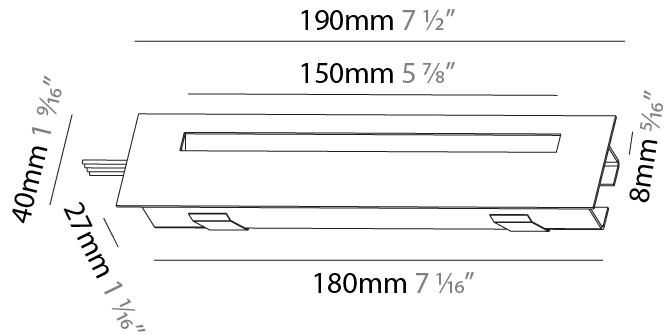

GENERAL

Series: Delight
Subseries: Delight String Step
Brand: Prolicht
Division: Architectural
Mounting Type: Recessed
Mounting Location: Wall
Subcategory: Step Light

PHYSICAL

Shape: Rectangle
Length (mm): 190
Length (in): 7 1/2
Height (mm): 40
Depth (mm): 27
Height (in): 1 9/16
Depth (in): 1 1/16
Ceiling Thickness (mm): 10 / 12 / 15
Ceiling Thickness (in): 3/8 or 1/2 or 9/16
Min. Recessing Depth (mm): 30
Min. Recessing Depth (in): 1 3/16
Light Distribution: Asymmetric
Weight (kg): 0.208
Weight (lbs): 0.4576
Fixture Finish: SSR / BKV / CWI / CRY / HAB / UFT / ITA / RUA / FTG / MYG / LOD / PUS / FRO / FUP / KIA / POP / BLS / SPG / MEY / GOH / GUM / CHC / COM / ABZ / JAG / OBR / MOS / ROR
Fixture Material: Aluminum
Cut-out Measurements: 140mm / 5 1/2" x 34mm / 1 5/16"

ELECTRICAL

Lamp Type: LED (Zhaga Standard)
Input Wattage (W): 2.2
Total Output Wattage (W): 2
Dimming: 0-10V Dimming / Phase Dimming (120Vac Only)
Driver Included: No
Driver Location: Remote
Driver Type: Constant Voltage - 120 / 277Vac
Driver Class: Class 2
Input Voltage (V): 120 - 277
Output Voltage (V): 24

LED

Number of LEDs: 1
Color Temperature (°K): 3000 / 3500 / 5000
Max. Delivered Lumen (lm): 60
CRI: >80 CRI
Lamp Life (hrs): 50000

OPTICAL

RATINGS AND CERTIFICATIONS

Certified By: Certified for North American Standards
IP rating: IP20