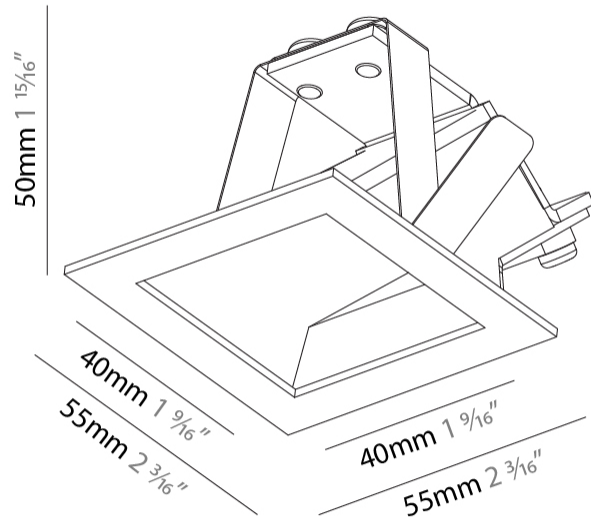

GENERAL

Series: Delight
Subseries: Delight Gooo!
Brand: Prolicht
Division: Architectural
Mounting Type: Recessed
Mounting Location: Wall
Subcategory: Step Light

PHYSICAL

Shape: Square
Length (mm): 55
Length (in): 2 ³/₁₆"
Height (mm): 55
Depth (mm): 50
Height (in): 2 ³/₁₆"
Depth (in): 1 ¹⁵/₁₆"
Ceiling Thickness (mm): 10-15
Ceiling Thickness (in): 3/8 - 9/16
Min. Recessing Depth (mm): 15
Min. Recessing Depth (in): 9/16
Light Distribution: Asymmetric
Weight (kg): 0.11
Weight (lbs): 0.25
Fixture Finish: SSR / BKV / CWI / CRY / HAB / UFT / ITA / RUA / FTG / MYG / LOD / PUS / FRO / FUP / KIA / POP / BLS / SPG / MEY / GOH / GUM / CHC / COM / ABZ / JAG / OBR / MOS / ROR
Fixture Material: Aluminum

ELECTRICAL

Lamp Type: LED (Zhaga Standard)
Input Wattage (W): 2.2
Total Output Wattage (W): 2
Dimming: Tri-Mode (Non-Dimming and Phase Dimming (120Vac only) and 0-10V Dimming)
Driver Included: No
Driver Location: Remote
Driver Type: Constant Current - Universal
Input Voltage (V): 120 - 277
Constant Current (MA): 700

LED

Number of LEDs: 1
Color Temperature (°K): 2700 / 3000 / 4000
Max. Delivered Lumen (lm): 50
Nominal Lumen (lm): 170
CRI: >90 CRI
Lamp Life (hrs): 50000

OPTICAL

RATINGS AND CERTIFICATIONS

Certified By: Certified for North American Standards
IP rating: IP20