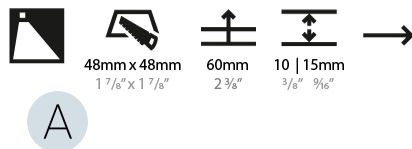

GENERAL

Series: Delight
Subseries: Delight Gooo!
Brand: Prolicht
Division: Architectural
Mounting Type: Recessed
Mounting Location: Wall
Subcategory: Step Light

PHYSICAL

Shape: Square
Length (mm): 55
Length (in): 2 ³/₁₆"
Height (mm): 55
Depth (mm): 50
Height (in): 2 ³/₁₆"
Depth (in): 1 ¹⁵/₁₆"
Ceiling Thickness (mm): 10-15
Ceiling Thickness (in): 3/8 - 9/16
Min. Recessing Depth (mm): 15
Min. Recessing Depth (in): 9/16
Light Distribution: Asymmetric
Weight (kg): 0.11
Weight (lbs): 0.25
Fixture Finish: SSR / BKV / CWI / CRY / HAB / UFT / ITA / RUA / FTG / MYG / LOD / PUS / FRO / FUP / KIA / POP / BLS / SPG / MEY / GOH / GUM / CHC / COM / ABZ / JAG / OBR / MOS / ROR
Fixture Material: Aluminum

ELECTRICAL

Lamp Type: LED (Zhaga Standard)
Input Wattage (W): 2.2
Total Output Wattage (W): 2
Dimming: Tri-Mode (Non-Dimming and Phase Dimming (120Vac only) and 0-10V Dimming)
Driver Included: No
Driver Location: Remote
Driver Type: Constant Current - Universal
Input Voltage (V): 120 - 277
Constant Current (MA): 700

LED

Number of LEDs: 1
Color Temperature (°K): 2700 / 3000 / 4000
Max. Delivered Lumen (lm): 50
Nominal Lumen (lm): 170
CRI: >90 CRI
Lamp Life (hrs): 50000

OPTICAL

RATINGS AND CERTIFICATIONS

Certified By: Certified for North American Standards
IP rating: IP20