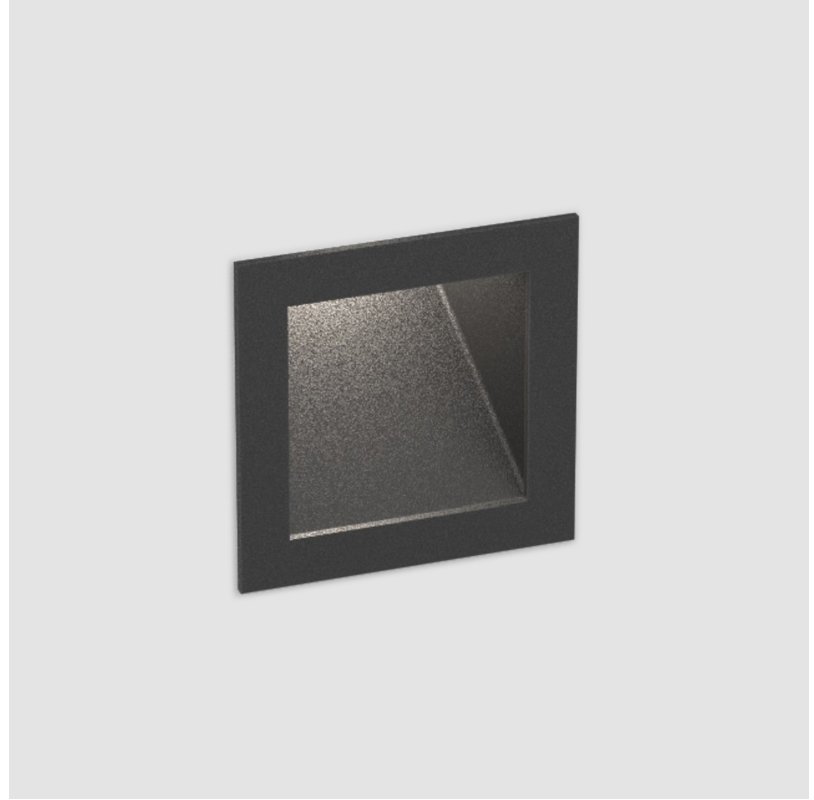

PHYSICAL

Shape: Square _____
Length (mm): 55 _____
Length (in): 2 ³/₁₆ _____
Height (mm): 55 _____
Depth (mm): 50 _____
Height (in): 2 ³/₁₆ _____
Depth (in): 1 ¹⁵/₁₆ _____
Ceiling Thickness (mm): 10-15 _____
Ceiling Thickness (in): 3/8 - 9/16 _____
Min. Recessing Depth (mm): 15 _____
Min. Recessing Depth (in): 9/16 _____
Light Distribution: Asymmetric _____
Weight (kg): 0.11 _____
Weight (lbs): 0.25 _____
Fixture Finish: SSR / BKV / CWI / CRY / HAB / UFT / ITA / RUA / FTG / MYG / LOD / PUS / FRO / FUP / KIA / POP / BLS / SPG / MEY / GOH / GUM / CHC / COM / ABZ / JAG / OBR / MOS / ROR _____
Fixture Material: Aluminum _____

ELECTRICAL

Lamp Type: LED (Zhaga Standard) _____
Input Wattage (W): 2.2 _____
Total Output Wattage (W): 2 _____
Dimming: Tri-Mode (Non-Dimming and Phase Dimming (120Vac only) and 0-10V Dimming) _____
Driver Included: No _____
Driver Location: Remote _____
Driver Type: Constant Current - Universal _____
Input Voltage (V): 120 - 277 _____
Constant Current (MA): 700 _____

LED

Number of LEDs: 1 _____
Color Temperature (°K): 2700 / 3000 / 4000 _____
Max. Delivered Lumen (lm): 50 _____
Nominal Lumen (lm): 170 _____
CRI: >90 CRI _____
Lamp Life (hrs): 50000 _____

OPTICAL

RATINGS AND CERTIFICATIONS

Certified By: Certified for North American Standards _____
IP rating: IP20 _____