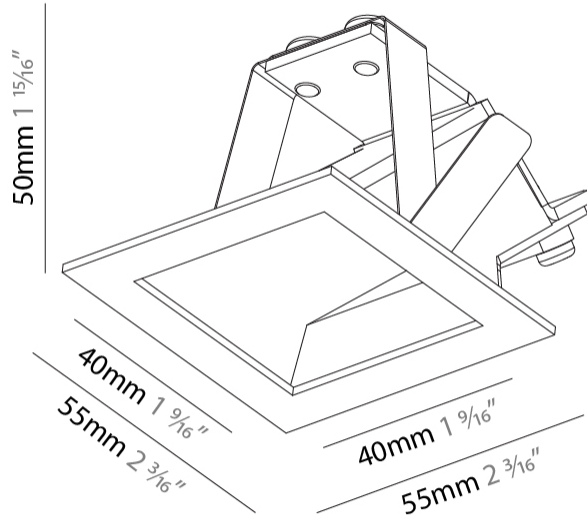

PHYSICAL

Shape: Square _____
Length (mm): 55 _____
Length (in): 2 ³/₁₆ _____
Height (mm): 55 _____
Depth (mm): 50 _____
Height (in): 2 ³/₁₆ _____
Depth (in): 1 ¹⁵/₁₆ _____
Ceiling Thickness (mm): 10-15 _____
Ceiling Thickness (in): 3/8 - 9/16 _____
Min. Recessing Depth (mm): 15 _____
Min. Recessing Depth (in): 9/16 _____
Light Distribution: Asymmetric _____
Weight (kg): 0.11 _____
Weight (lbs): 0.25 _____
Fixture Finish: SSR / BKV / CWI / CRY / HAB / UFT / ITA / RUA / FTG / MYG / LOD / PUS / FRO / FUP / KIA / POP / BLS / SPG / MEY / GOH / GUM / CHC / COM / ABZ / JAG / OBR / MOS / ROR _____
Fixture Material: Aluminum _____

ELECTRICAL

Lamp Type: LED (Zhaga Standard) _____
Input Wattage (W): 2.2 _____
Total Output Wattage (W): 2 _____
Dimming: Tri-Mode (Non-Dimming and Phase Dimming (120Vac only) and 0-10V Dimming) _____
Driver Included: No _____
Driver Location: Remote _____
Driver Type: Constant Current - Universal _____
Input Voltage (V): 120 - 277 _____
Constant Current (MA): 700 _____

LED

Number of LEDs: 1 _____
Color Temperature (°K): 2700 / 3000 / 4000 _____
Max. Delivered Lumen (lm): 50 _____
Nominal Lumen (lm): 170 _____
CRI: >90 CRI _____
Lamp Life (hrs): 50000 _____

OPTICAL

RATINGS AND CERTIFICATIONS

Certified By: Certified for North American Standards _____
IP rating: IP20 _____