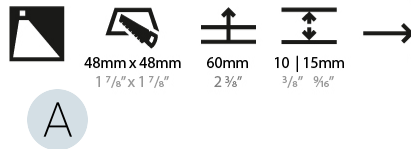

PHYSICAL

Shape: Square _____
Length (mm): 55 _____
Length (in): 2 ³/₁₆ _____
Height (mm): 55 _____
Depth (mm): 50 _____
Height (in): 2 ³/₁₆ _____
Depth (in): 1 ¹⁵/₁₆ _____
Ceiling Thickness (mm): 10-15 _____
Ceiling Thickness (in): 3/8 - 9/16 _____
Min. Recessing Depth (mm): 15 _____
Min. Recessing Depth (in): 9/16 _____
Light Distribution: Asymmetric _____
Weight (kg): 0.11 _____
Weight (lbs): 0.25 _____
Fixture Finish: SSR / BKV / CWI / CRY / HAB / UFT / ITA / RUA / FTG / MYG / LOD / PUS / FRO / FUP / KIA / POP / BLS / SPG / MEY / GOH / GUM / CHC / COM / ABZ / JAG / OBR / MOS / ROR _____
Fixture Material: Aluminum _____

ELECTRICAL

Lamp Type: LED (Zhaga Standard) _____
Input Wattage (W): 2.2 _____
Total Output Wattage (W): 2 _____
Dimming: Tri-Mode (Non-Dimming and Phase Dimming (120Vac only) and 0-10V Dimming) _____
Driver Included: No _____
Driver Location: Remote _____
Driver Type: Constant Current - Universal _____
Input Voltage (V): 120 - 277 _____
Constant Current (MA): 700 _____

LED

Number of LEDs: 1 _____
Color Temperature (°K): 2700 / 3000 / 4000 _____
Max. Delivered Lumen (lm): 50 _____
Nominal Lumen (lm): 170 _____
CRI: >90 CRI _____
Lamp Life (hrs): 50000 _____

OPTICAL

RATINGS AND CERTIFICATIONS

Certified By: Certified for North American Standards _____
IP rating: IP20 _____