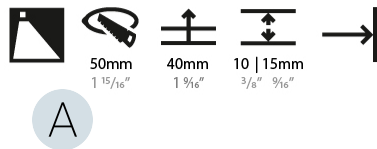

1. To build a product code in our configurator select the specify button on the base model # product page
2. To build a manual product code on this datasheet choose from the options listed below in blue font and add the suffix to the base model #

GENERAL

Series: Delight
Subseries: Delight Lollipop Square
Brand: Prolicht
Division: Architectural
Mounting Type: Recessed
Mounting Location: Wall
Subcategory: Step Light

PHYSICAL

Shape: Square
Length (mm): 53
Length (in): 2 1/16
Height (mm): 53
Depth (mm): 35
Height (in): 2 1/16
Depth (in): 1 3/8
Min. Recessing Depth (mm): 40
Min. Recessing Depth (in): 1 9/16
Light Distribution: Asymmetric
Weight (kg): 0.11
Weight (lbs): 0.25
Fixture Finish: SSR / BKV / CWI / CRY / HAB / UFT / ITA / RUA / FTG / MYG / LOD / PUS / FRO / FUP / KIA / POP / BLS / SPG / MEY / GOH / GUM / CHC / COM / ABZ / JAG / OBR / MOS / ROR
Fixture Material: Aluminum

ELECTRICAL

Lamp Type: LED (Zhaga Standard)
Input Wattage (W): 2.2
Total Output Wattage (W): 2
Dimming: 0-10V Dimming / Phase Dimming (120Vac Only)
Driver Included: No
Driver Location: Remote
Driver Type: Constant Current - 120 / 277Vac
Input Voltage (V): 120 - 277
Constant Current (MA): 700

LED

Number of LEDs: 1
Color Temperature (°K): 2700 / 3000 / 4000
Max. Delivered Lumen (lm): 80 / 80 / 90
Nominal Lumen (lm): 144
CRI: >90 CRI
Lamp Life (hrs): 50000

OPTICAL

RATINGS AND CERTIFICATIONS

Certified By: Certified for North American Standards
IP rating: IP20