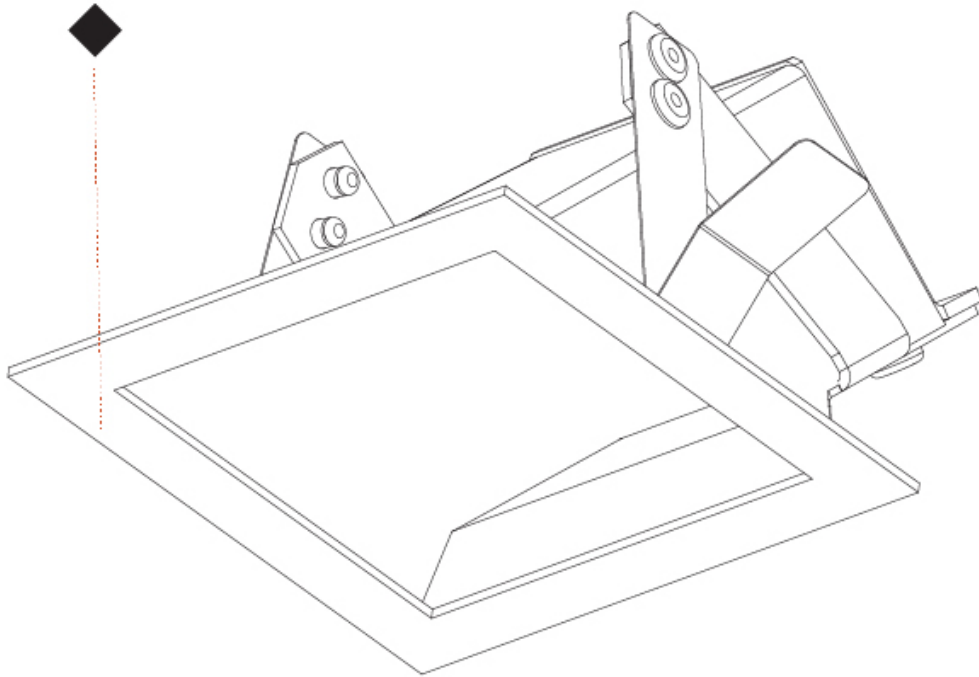

DELIGHT GOOO! RECESSED

A35645-

PROJECT _____

TYPE _____

SPECIFIER _____

QUANTITY _____

DATE _____

A