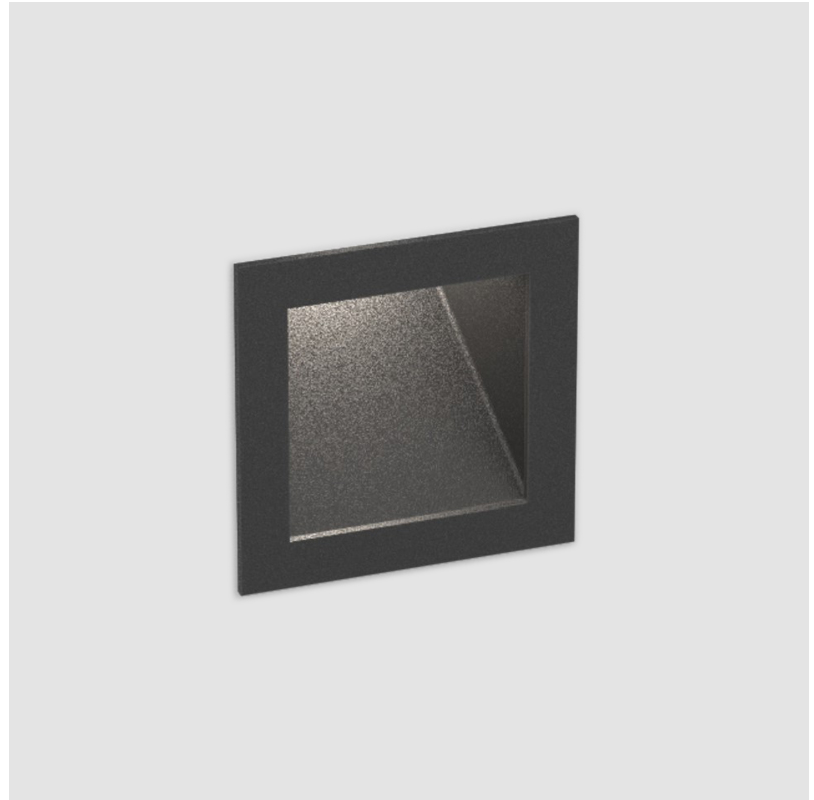

PROJECT	
TYPE	
SPECIFIER	
QUANTITY	
DATE	

DELIGHT GOOO! RECESSED

A35644- -

base number Color Finishes
 Temperature (Diamond)

- To build a product code in our configurator select the specify button on the base model # product page
- To build a manual product code on this datasheet choose from the options listed below in blue font and add the suffix to the base model #

GENERAL

Series: Delight
 Subseries: Delight Gooo!
 Brand: Prolicht
 Division: Architectural
 Mounting Type: Recessed
 Mounting Location: Wall
 Subcategory: Step Light

PHYSICAL

Shape: Square
 Length (mm): 55
 Length (in): 2 ³/₁₆"
 Height (mm): 55
 Depth (mm): 50
 Height (in): 2 ³/₁₆"
 Depth (in): 1 ¹⁵/₁₆"
 Ceiling Thickness (mm): 10-15
 Ceiling Thickness (in): 3/8 - 9/16
 Min. Recessing Depth (mm): 15
 Min. Recessing Depth (in): 9/16
 Light Distribution: Asymmetric
 Weight (kg): 0.11
 Weight (lbs): 0.25
 Fixture Finish: SSR / BKV / CWI / CRY / HAB / UFT / ITA / RUA / FTG / MYG / LOD / PUS / FRO / FUP / KIA / POP / BLS / SPG / MEY / GOH / GUM / CHC / COM / ABZ / JAG / OBR / MOS / ROR
 Fixture Material: Aluminum

DELIGHT GOOO! RECESSED

A35644-

PROJECT

TYPE

SPECIFIER

QUANTITY

DATE

A

GENERAL

Series: Delight
Subseries: Delight Gooo!
Brand: Prolicht
Division: Architectural
Mounting Type: Recessed
Mounting Location: Wall
Subcategory: Step Light

PHYSICAL

Shape: Square
Length (mm): 90
Length (in): 3 ⁹ / ₁₆
Height (mm): 90
Depth (mm): 72
Height (in): 3 ⁹ / ₁₆
Depth (in): 2 ¹³ / ₁₆
Min. Recessing Depth (mm): 15
Min. Recessing Depth (in): 9/16
Light Distribution: Asymmetric
Weight (kg): 0.3
Weight (lbs): 0.66
Fixture Finish: SSR / BKV / CWI / CRY / HAB / UFT / ITA / RUA / FTG / MYG / LOD / PUS / FRO / FUP / KIA / POP / BLS / SPG / MEY / GOH / GUM / CHC / COM / ABZ / JAG / OBR / MOS / ROR
Fixture Material: Aluminum