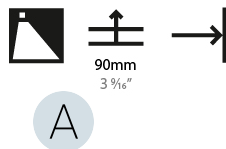

1. To build a product code in our configurator select the specify button on the base model # product page
2. To build a manual product code on this datasheet choose from the options listed below in blue font and add the suffix to the base model #

GENERAL

Series: Delight
Subseries: Delight Gooo! Floorwash
Brand: Prolicht
Division: Architectural
Mounting Type: Recessed
Mounting Location: Wall
Subcategory: Step Light

PHYSICAL

Shape: Square
Length (mm): 90
Length (in): 3 ⁹/₁₆
Width (mm): 90
Width (in): 3 ⁹/₁₆
Height (mm): 82
Height (in): 3 ¹/₄
Min. Recessing Depth (mm): 90
Min. Recessing Depth (in): 3 ⁹/₁₆
Light Distribution: Asymmetric
Weight (kg): 0.3
Weight (lbs): 0.66
Fixture Finish: SSR / BKV / CWI / CRY / HAB / UFT / ITA / RUA / FTG / MYG / LOD / PUS / FRO / FUP / KIA / POP / BLS / SPG / MEY / GOH / GUM / CHC / COM / ABZ / JAG / OBR / MOS / ROR
Fixture Material: Metal

ELECTRICAL

Lamp Type: LED (Zhaga Standard)
Input Wattage (W): 4.4
Total Output Wattage (W): 4
Dimming: Non-Dimming / Phase Dimming (120Vac only) / 0-10V Dimming
Driver Included: No
Driver Location: Remote
Driver Type: Constant Current - Universal
Input Voltage (V): 120 - 277
Constant Current (MA): 350

LED

Number of LEDs: 1
Color Temperature (°K): 2700 / 3000 / 4000
Max. Delivered Lumen (lm): 240 / 270 / 290
CRI: >90 CRI
Lamp Life (hrs): 50000

OPTICAL

RATINGS AND CERTIFICATIONS

Certified By: Certified for North American Standards
IP rating: IP20