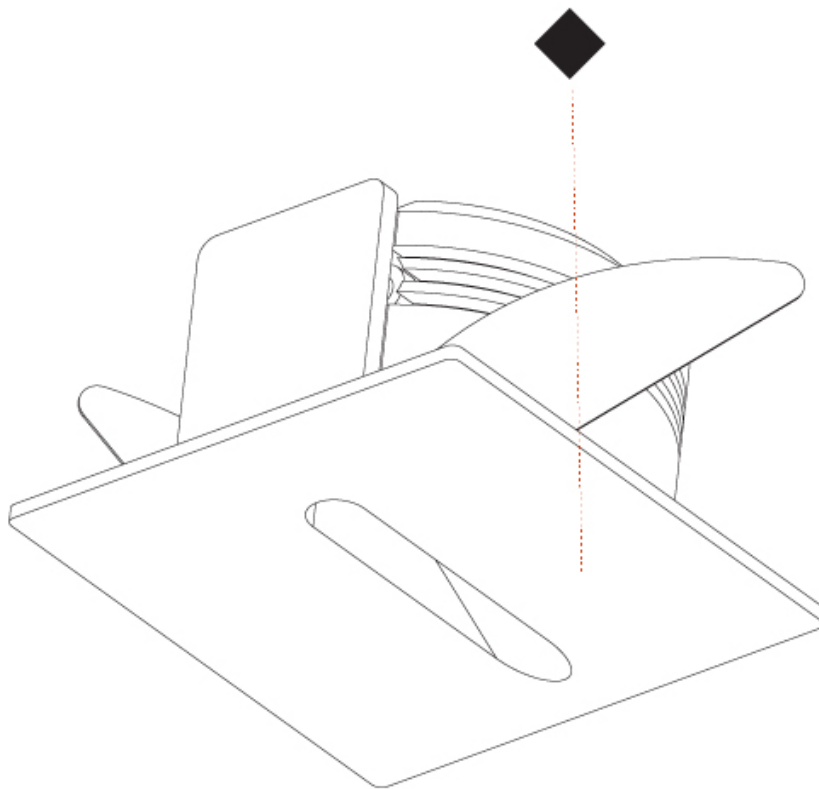

DELIGHT LOLLIPOP SQUARE RECESSED

A35694-

PROJECT

TYPE

SPECIFIER

QUANTITY

DATE