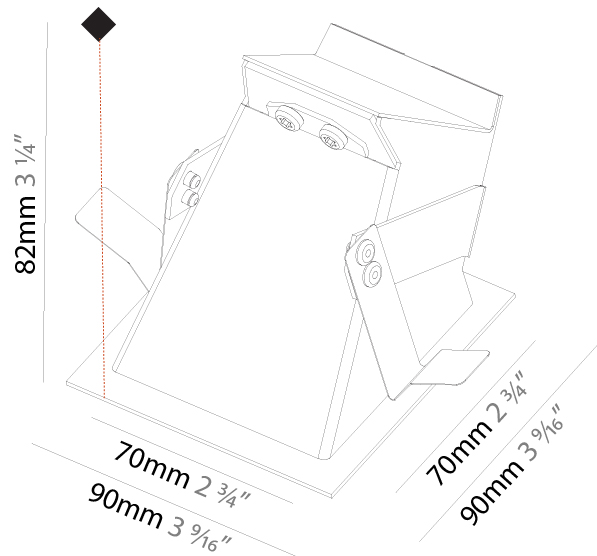

1. To build a product code in our configurator select the specify button on the base model # product page
2. To build a manual product code on this datasheet choose from the options listed below in blue font and add the suffix to the base model #

GENERAL

Series: Delight
Subseries: Delight Gooo! Floorwash
Brand: Prolicht
Division: Architectural
Mounting Type: Recessed
Mounting Location: Wall
Subcategory: Step Light

PHYSICAL

Shape: Square
Length (mm): 90
Length (in): 3 ⁹/₁₆
Width (mm): 90
Width (in): 3 ⁹/₁₆
Height (mm): 82
Height (in): 3 ¹/₄
Min. Recessing Depth (mm): 90
Min. Recessing Depth (in): 3 ⁹/₁₆
Light Distribution: Asymmetric
Weight (kg): 0.3
Weight (lbs): 0.66
Fixture Finish: SSR / BKV / CWI / CRY / HAB / UFT / ITA / RUA / FTG / MYG / LOD / PUS / FRO / FUP / KIA / POP / BLS / SPG / MEY / GOH / GUM / CHC / COM / ABZ / JAG / OBR / MOS / ROR
Fixture Material: Metal

ELECTRICAL

Lamp Type: LED (Zhaga Standard)
Input Wattage (W): 4.4
Total Output Wattage (W): 4
Dimming: Non-Dimming / Phase Dimming (120Vac only) / 0-10V Dimming
Driver Included: No
Driver Location: Remote
Driver Type: Constant Current - Universal
Input Voltage (V): 120 - 277
Constant Current (MA): 350

LED

Number of LEDs: 1
Color Temperature (°K): 2700 / 3000 / 4000
Max. Delivered Lumen (lm): 240 / 270 / 290
CRI: >90 CRI
Lamp Life (hrs): 50000

OPTICAL

RATINGS AND CERTIFICATIONS

Certified By: Certified for North American Standards
IP rating: IP20