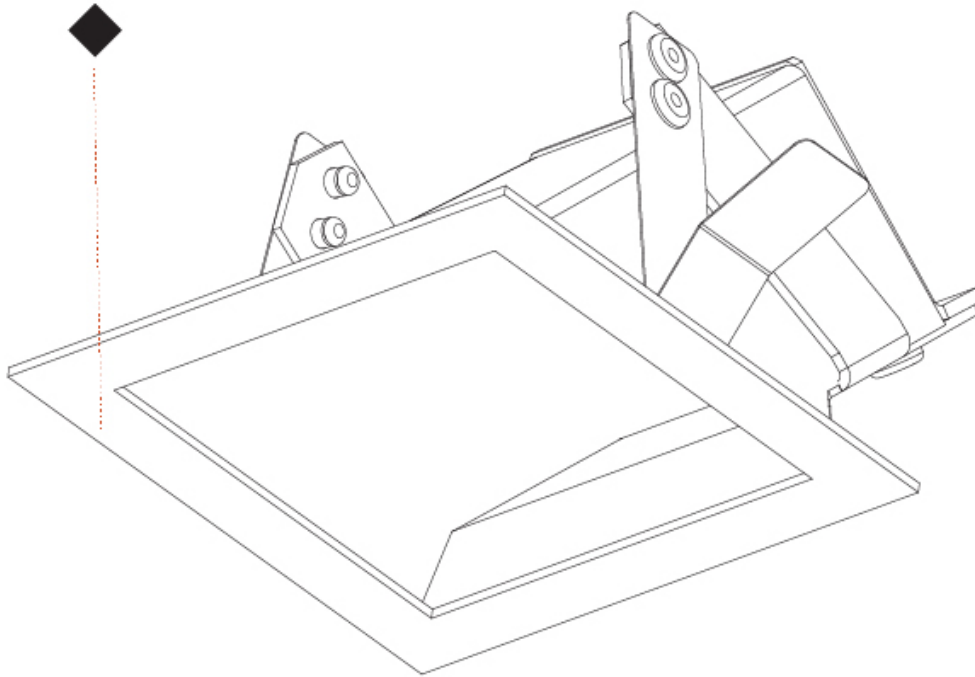

DELIGHT GOOO! RECESSED

A35645-

PROJECT _____

TYPE _____

SPECIFIER _____

QUANTITY _____

DATE _____