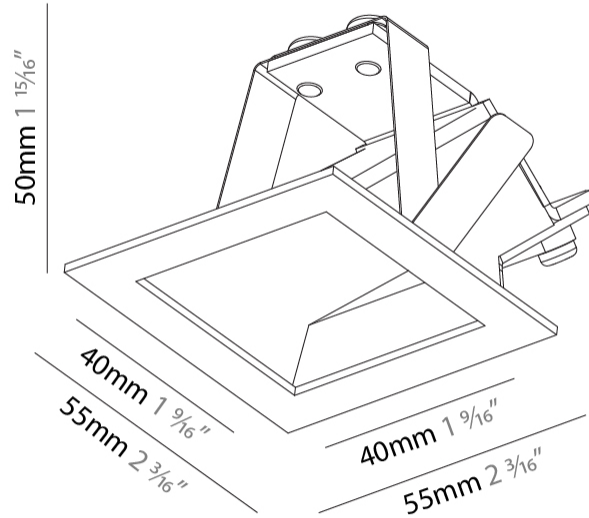

GENERAL

Series: Delight
Subseries: Delight Gooo!
Brand: Prolicht
Division: Architectural
Mounting Type: Recessed
Mounting Location: Wall
Subcategory: Step Light

PHYSICAL

Shape: Square
Length (mm): 55
Length (in): 2 ³/₁₆"
Height (mm): 55
Depth (mm): 50
Height (in): 2 ³/₁₆"
Depth (in): 1 ¹⁵/₁₆"
Ceiling Thickness (mm): 10-15
Ceiling Thickness (in): 3/8 - 9/16
Min. Recessing Depth (mm): 15
Min. Recessing Depth (in): 9/16
Light Distribution: Asymmetric
Weight (kg): 0.11
Weight (lbs): 0.25
Fixture Finish: SSR / BKV / CWI / CRY / HAB / UFT / ITA / RUA / FTG / MYG / LOD / PUS / FRO / FUP / KIA / POP / BLS / SPG / MEY / GOH / GUM / CHC / COM / ABZ / JAG / OBR / MOS / ROR
Fixture Material: Aluminum

ELECTRICAL

Lamp Type: LED (Zhaga Standard)
Input Wattage (W): 2.2
Total Output Wattage (W): 2
Dimming: Tri-Mode (Non-Dimming and Phase Dimming (120Vac only) and 0-10V Dimming)
Driver Included: No
Driver Location: Remote
Driver Type: Constant Current - Universal
Input Voltage (V): 120 - 277
Constant Current (MA): 700

LED

Number of LEDs: 1
Color Temperature (°K): 2700 / 3000 / 4000
Max. Delivered Lumen (lm): 50
Nominal Lumen (lm): 170
CRI: >90 CRI
Lamp Life (hrs): 50000

OPTICAL

RATINGS AND CERTIFICATIONS

Certified By: Certified for North American Standards
IP rating: IP20