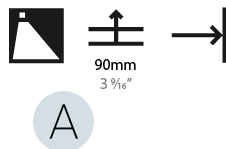

GENERAL

Series: Delight
Subseries: Delight Gooo! Floorwash
Brand: Prolicht
Division: Architectural
Mounting Type: Recessed
Mounting Location: Wall
Subcategory: Step Light

PHYSICAL

Shape: Square
Length (mm): 90
Length (in): 3 9/16
Width (mm): 90
Width (in): 3 9/16
Height (mm): 82
Height (in): 3 1/4
Min. Recessing Depth (mm): 90
Min. Recessing Depth (in): 3 9/16
Light Distribution: Asymmetric
Weight (kg): 0.3
Weight (lbs): 0.66
Fixture Finish: SSR / BKV / CWI / CRY / HAB / UFT / ITA / RUA / FTG / MYG / LOD / PUS / FRO / FUP / KIA / POP / BLS / SPG / MEY / GOH / GUM / CHC / COM / ABZ / JAG / OBR / MOS / ROR
Fixture Material: Metal

LED

Number of LEDs: 1
Color Temperature (°K): 2700 / 3000 / 4000
Max. Delivered Lumen (lm): 240 / 270 / 290
CRI: >90 CRI
Lamp Life (hrs): 50000

OPTICAL

RATINGS AND CERTIFICATIONS

Certified By: Certified for North American Standards
IP rating: IP20