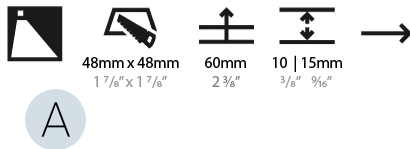

GENERAL

Series: Delight
Subseries: Delight Gooo!
Brand: Prolicht
Division: Architectural
Mounting Type: Recessed
Mounting Location: Wall
Subcategory: Step Light

PHYSICAL

Shape: Square
Length (mm): 55
Length (in): 2 ³/₁₆"
Height (mm): 55
Depth (mm): 50
Height (in): 2 ³/₁₆"
Depth (in): 1 ¹⁵/₁₆"
Ceiling Thickness (mm): 10-15
Ceiling Thickness (in): 3/8 - 9/16
Min. Recessing Depth (mm): 15
Min. Recessing Depth (in): 9/16
Light Distribution: Asymmetric
Weight (kg): 0.11
Weight (lbs): 0.25
Fixture Finish: SSR / BKV / CWI / CRY / HAB / UFT / ITA / RUA / FTG / MYG / LOD / PUS / FRO / FUP / KIA / POP / BLS / SPG / MEY / GOH / GUM / CHC / COM / ABZ / JAG / OBR / MOS / ROR
Fixture Material: Aluminum

ELECTRICAL

Lamp Type: LED (Zhaga Standard)
Input Wattage (W): 2.2
Total Output Wattage (W): 2
Dimming: Tri-Mode (Non-Dimming and Phase Dimming (120Vac only) and 0-10V Dimming)
Driver Included: No
Driver Location: Remote
Driver Type: Constant Current - Universal
Input Voltage (V): 120 - 277
Constant Current (MA): 700

LED

Number of LEDs: 1
Color Temperature (°K): 2700 / 3000 / 4000
Max. Delivered Lumen (lm): 50
Nominal Lumen (lm): 170
CRI: >90 CRI
Lamp Life (hrs): 50000

OPTICAL

RATINGS AND CERTIFICATIONS

Certified By: Certified for North American Standards
IP rating: IP20