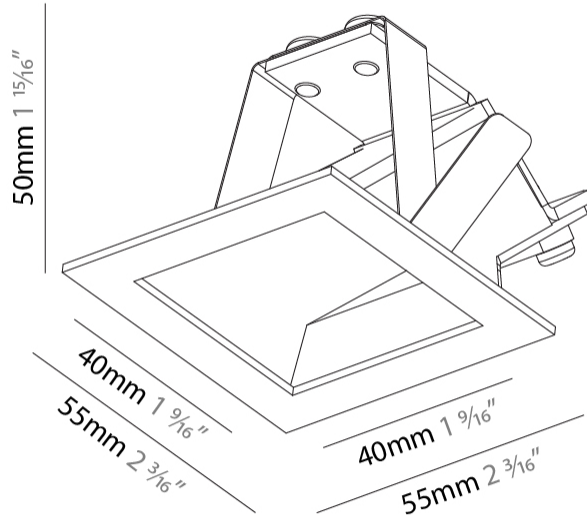

GENERAL

Series: Delight
Subseries: Delight Gooo!
Brand: Prolicht
Division: Architectural
Mounting Type: Recessed
Mounting Location: Wall
Subcategory: Step Light

PHYSICAL

Shape: Square
Length (mm): 55
Length (in): 2 ³/₁₆"
Height (mm): 55
Depth (mm): 50
Height (in): 2 ³/₁₆"
Depth (in): 1 ¹⁵/₁₆"
Ceiling Thickness (mm): 10-15
Ceiling Thickness (in): 3/8 - 9/16
Min. Recessing Depth (mm): 15
Min. Recessing Depth (in): 9/16
Light Distribution: Asymmetric
Weight (kg): 0.11
Weight (lbs): 0.25
Fixture Finish: SSR / BKV / CWI / CRY / HAB / LAG / UFT / ITA / RUA / RUR / MIC / FTG / MYG / TWT / LOD / PUS / FRO / FUP / KIA / POP / BLS / SPG / MEY / GOH / GUM / CHC / COM / ABZ / JAG / OBR / MOS / ROR
Fixture Material: Aluminum

ELECTRICAL

Lamp Type: LED (Zhaga Standard)
Input Wattage (W): 2.2
Total Output Wattage (W): 2
Dimming: Tri-Mode (Non-Dimming and Phase Dimming (120Vac only) and 0-10V Dimming)
Driver Included: No
Driver Location: Remote
Driver Type: Constant Current - Universal
Input Voltage (V): 120 - 277
Constant Current (MA): 700

LED

Number of LEDs: 1
Color Temperature (°K): 2700 / 3000 / 4000
Max. Delivered Lumen (lm): 50
Nominal Lumen (lm): 170
CRI: >90 CRI
Lamp Life (hrs): 50000

OPTICAL

RATINGS AND CERTIFICATIONS

Certified By: Certified for North American Standards
IP rating: IP20