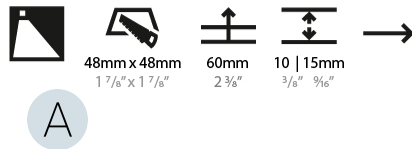

GENERAL

Series: Delight
Subseries: Delight Gooo!
Brand: Prolicht
Division: Architectural
Mounting Type: Recessed
Mounting Location: Wall
Subcategory: Step Light

PHYSICAL

Shape: Square
Length (mm): 55
Length (in): 2 ³/₁₆"
Height (mm): 55
Depth (mm): 50
Height (in): 2 ³/₁₆"
Depth (in): 1 ¹⁵/₁₆"
Ceiling Thickness (mm): 10-15
Ceiling Thickness (in): 3/8 - 9/16
Min. Recessing Depth (mm): 15
Min. Recessing Depth (in): 9/16
Light Distribution: Asymmetric
Weight (kg): 0.11
Weight (lbs): 0.25
Fixture Finish: SSR / BKV / CWI / CRY / HAB / LAG / UFT / ITA / RUA / RUR / MIC / FTG / MYG / TWT / LOD / PUS / FRO / FUP / KIA / POP / BLS / SPG / MEY / GOH / GUM / CHC / COM / ABZ / JAG / OBR / MOS / ROR
Fixture Material: Aluminum

ELECTRICAL

Lamp Type: LED (Zhaga Standard)
Input Wattage (W): 2.2
Total Output Wattage (W): 2
Dimming: Tri-Mode (Non-Dimming and Phase Dimming (120Vac only) and 0-10V Dimming)
Driver Included: No
Driver Location: Remote
Driver Type: Constant Current - Universal
Input Voltage (V): 120 - 277
Constant Current (MA): 700

LED

Number of LEDs: 1
Color Temperature (°K): 2700 / 3000 / 4000
Max. Delivered Lumen (lm): 50
Nominal Lumen (lm): 170
CRI: >90 CRI
Lamp Life (hrs): 50000

OPTICAL

RATINGS AND CERTIFICATIONS

Certified By: Certified for North American Standards
IP rating: IP20