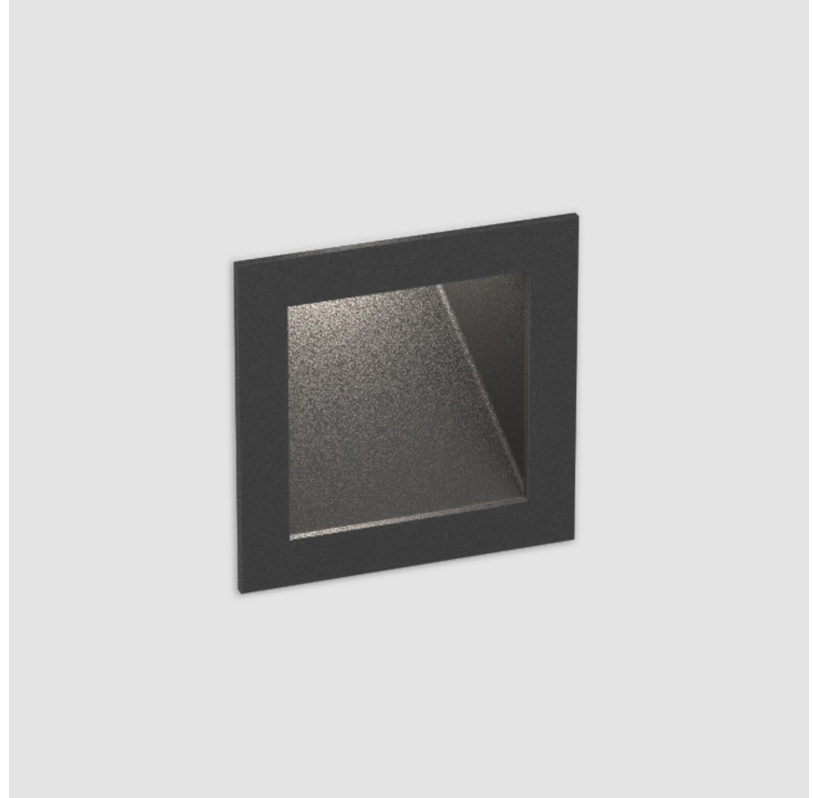

GENERAL

Series: Delight
Subseries: Delight Gooo!
Brand: Prolicht
Division: Architectural
Mounting Type: Recessed
Mounting Location: Wall
Subcategory: Step Light

PHYSICAL

Shape: Square
Length (mm): 55
Length (in): 2 ³/₁₆"
Height (mm): 55
Depth (mm): 50
Height (in): 2 ³/₁₆"
Depth (in): 1 ¹⁵/₁₆"
Ceiling Thickness (mm): 10-15
Ceiling Thickness (in): 3/8 - 9/16
Min. Recessing Depth (mm): 15
Min. Recessing Depth (in): 9/16
Light Distribution: Asymmetric
Weight (kg): 0.11
Weight (lbs): 0.25
Fixture Finish: SSR / BKV / CWI / CRY / HAB / LAG / UFT / ITA / RUA / RUR / MIC / FTG / MYG / TWT / LOD / PUS / FRO / FUP / KIA / POP / BLS / SPG / MEY / GOH / GUM / CHC / COM / ABZ / JAG / OBR / MOS / ROR
Fixture Material: Aluminum

ELECTRICAL

Lamp Type: LED (Zhaga Standard)
Input Wattage (W): 2.2
Total Output Wattage (W): 2
Dimming: Tri-Mode (Non-Dimming and Phase Dimming (120Vac only) and 0-10V Dimming)
Driver Included: No
Driver Location: Remote
Driver Type: Constant Current - Universal
Input Voltage (V): 120 - 277
Constant Current (MA): 700

LED

Number of LEDs: 1
Color Temperature (°K): 2700 / 3000 / 4000
Max. Delivered Lumen (lm): 50
Nominal Lumen (lm): 170
CRI: >90 CRI
Lamp Life (hrs): 50000

OPTICAL

RATINGS AND CERTIFICATIONS

Certified By: Certified for North American Standards
IP rating: IP20