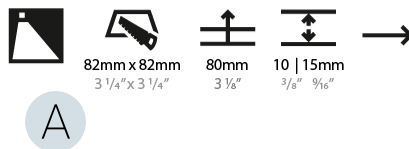

1. To build a product code in our configurator select the specify button on the base model # product page
2. To build a manual product code on this datasheet choose from the options listed below in blue font and add the suffix to the base model #

GENERAL

Series: Delight
Subseries: Delight Gooo!
Brand: Prolicht
Division: Architectural
Mounting Type: Recessed
Mounting Location: Wall
Subcategory: Step Light

PHYSICAL

Shape: Square
Length (mm): 90
Length (in): 3 ⁹/₁₆
Height (mm): 90
Depth (mm): 72
Height (in): 3 ⁹/₁₆
Depth (in): 2 ¹³/₁₆
Min. Recessing Depth (mm): 15
Min. Recessing Depth (in): 9/16
Light Distribution: Asymmetric
Weight (kg): 0.3
Weight (lbs): 0.66
Fixture Finish: SSR / BKV / CWI / CRY / HAB / UFT / ITA / RUA / FTG / MYG / LOD / PUS / FRO / FUP / KIA / POP / BLS / SPG / MEY / GOH / GUM / CHC / COM / ABZ / JAG / OBR / MOS / ROR
Fixture Material: Aluminum

ELECTRICAL

Lamp Type: LED (Zhaga Standard)
Input Wattage (W): 2.2
Total Output Wattage (W): 2
Dimming: Non-Dimming / Phase Dimming (120Vac only) / 0-10V Dimming
Driver Included: No
Driver Location: Remote
Driver Type: Constant Current - Universal
Driver Class: Class 2
Input Voltage (V): 120 - 277
Constant Current (MA): 700

LED

Number of LEDs: 1
Color Temperature (°K): 2700 / 3000 / 4000
Max. Delivered Lumen (lm): 50
CRI: >90 CRI
Lamp Life (hrs): 50000

OPTICAL

RATINGS AND CERTIFICATIONS

Certified By: Certified for North American Standards
IP rating: IP20