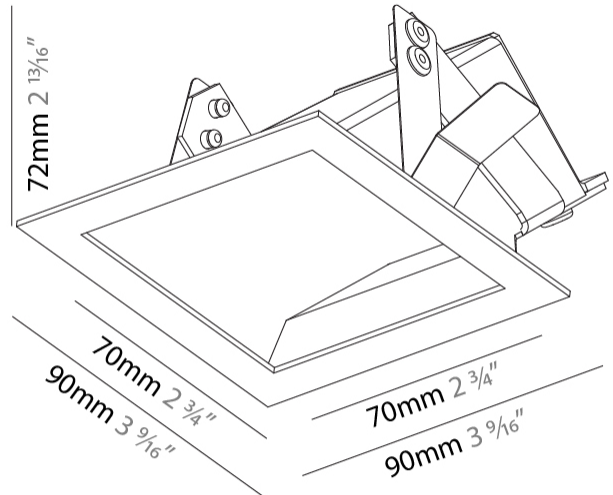

1. To build a product code in our configurator select the specify button on the base model # product page
2. To build a manual product code on this datasheet choose from the options listed below in blue font and add the suffix to the base model #

GENERAL

Series: Delight
Subseries: Delight Gooo!
Brand: Prolicht
Division: Architectural
Mounting Type: Recessed
Mounting Location: Wall
Subcategory: Step Light

PHYSICAL

Shape: Square
Length (mm): 90
Length (in): 3 ⁹/₁₆
Height (mm): 90
Depth (mm): 72
Height (in): 3 ⁹/₁₆
Depth (in): 2 ¹³/₁₆
Min. Recessing Depth (mm): 15
Min. Recessing Depth (in): 9/16
Light Distribution: Asymmetric
Weight (kg): 0.3
Weight (lbs): 0.66
Fixture Finish: SSR / BKV / CWI / CRY / HAB / LAG / UFT / ITA / RUA / RUR / MIC / FTG / MYG / TWT / LOD / PUS / FRO / FUP / KIA / POP / BLS / SPG / MEY / GOH / GUM / CHC / COM / ABZ / JAG / OBR / MOS / ROR
Fixture Material: Aluminum

ELECTRICAL

Lamp Type: LED (Zhaga Standard)
Input Wattage (W): 2.2
Total Output Wattage (W): 2
Dimming: Non-Dimming / Phase Dimming (120Vac only) / 0-10V Dimming
Driver Included: No
Driver Location: Remote
Driver Type: Constant Current - Universal
Driver Class: Class 2
Input Voltage (V): 120 - 277
Constant Current (MA): 700

LED

Number of LEDs: 1
Color Temperature (°K): 2700 / 3000 / 4000
Max. Delivered Lumen (lm): 50
CRI: >90 CRI
Lamp Life (hrs): 50000

OPTICAL

RATINGS AND CERTIFICATIONS

Certified By: Certified for North American Standards
IP rating: IP20