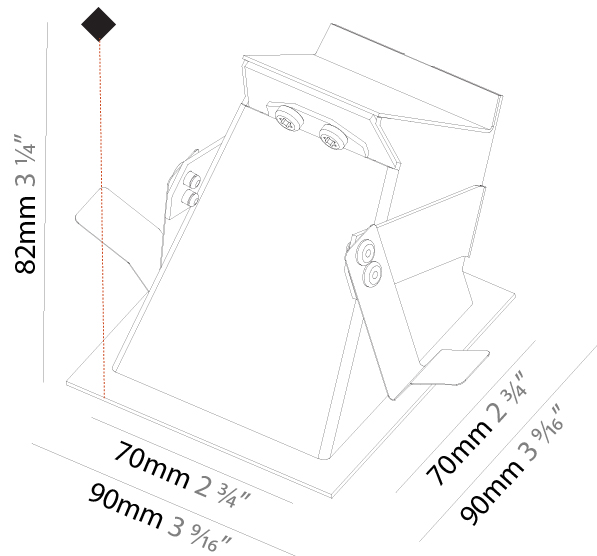

1. To build a product code in our configurator select the specify button on the base model # product page
2. To build a manual product code on this datasheet choose from the options listed below in blue font and add the suffix to the base model #

GENERAL

Series: Delight
Subseries: Delight Gooo! Floorwash
Brand: Prolicht
Division: Architectural
Mounting Type: Recessed
Mounting Location: Wall
Subcategory: Step Light

PHYSICAL

Shape: Square
Length (mm): 90
Length (in): 3 9/16
Width (mm): 90
Width (in): 3 9/16
Height (mm): 82
Height (in): 3 1/4
Min. Recessing Depth (mm): 90
Min. Recessing Depth (in): 3 9/16
Light Distribution: Asymmetric
Weight (kg): 0.3
Weight (lbs): 0.66
Fixture Finish: SSR / BKV / CWI / CRY / HAB / LAG / UFT / ITA / RUA / RUR / MIC / FTG / MYG / TWT / LOD / PUS / FRO / FUP / KIA / POP / BLS / SPG / MEY / GOH / GUM / CHC / COM / ABZ / JAG / OBR / MOS / ROR
Fixture Material: Metal

ELECTRICAL

Lamp Type: LED (Zhaga Standard)
Input Wattage (W): 4.4
Total Output Wattage (W): 4
Dimming: Non-Dimming / Phase Dimming (120Vac only) / 0-10V Dimming
Driver Included: No
Driver Location: Remote
Driver Type: Constant Current - Universal
Input Voltage (V): 120 - 277
Constant Current (MA): 350

LED

Number of LEDs: 1
Color Temperature (°K): 2700 / 3000 / 4000
Max. Delivered Lumen (lm): 240 / 270 / 290
CRI: >90 CRI
Lamp Life (hrs): 50000

OPTICAL

RATINGS AND CERTIFICATIONS

Certified By: Certified for North American Standards
IP rating: IP20