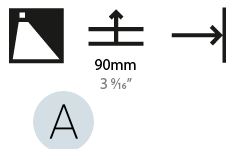

1. To build a product code in our configurator select the specify button on the base model # product page
2. To build a manual product code on this datasheet choose from the options listed below in blue font and add the suffix to the base model #

GENERAL

Series: Delight
Subseries: Delight Gooo! Floorwash
Brand: Prolicht
Division: Architectural
Mounting Type: Recessed
Mounting Location: Wall
Subcategory: Step Light

PHYSICAL

Shape: Square
Length (mm): 90
Length (in): 3 9/16
Width (mm): 90
Width (in): 3 9/16
Height (mm): 82
Height (in): 3 1/4
Min. Recessing Depth (mm): 90
Min. Recessing Depth (in): 3 9/16
Light Distribution: Asymmetric
Weight (kg): 0.3
Weight (lbs): 0.66
Fixture Finish: SSR / BKV / CWI / CRY / HAB / LAG / UFT / ITA / RUA / RUR / MIC / FTG / MYG / TWT / LOD / PUS / FRO / FUP / KIA / POP / BLS / SPG / MEY / GOH / GUM / CHC / COM / ABZ / JAG / OBR / MOS / ROR
Fixture Material: Metal

ELECTRICAL

Lamp Type: LED (Zhaga Standard)
Input Wattage (W): 4.4
Total Output Wattage (W): 4
Dimming: Non-Dimming / Phase Dimming (120Vac only) / 0-10V Dimming
Driver Included: No
Driver Location: Remote
Driver Type: Constant Current - Universal
Input Voltage (V): 120 - 277
Constant Current (MA): 350

LED

Number of LEDs: 1
Color Temperature (°K): 2700 / 3000 / 4000
Max. Delivered Lumen (lm): 240 / 270 / 290
CRI: >90 CRI
Lamp Life (hrs): 50000

OPTICAL

RATINGS AND CERTIFICATIONS

Certified By: Certified for North American Standards
IP rating: IP20