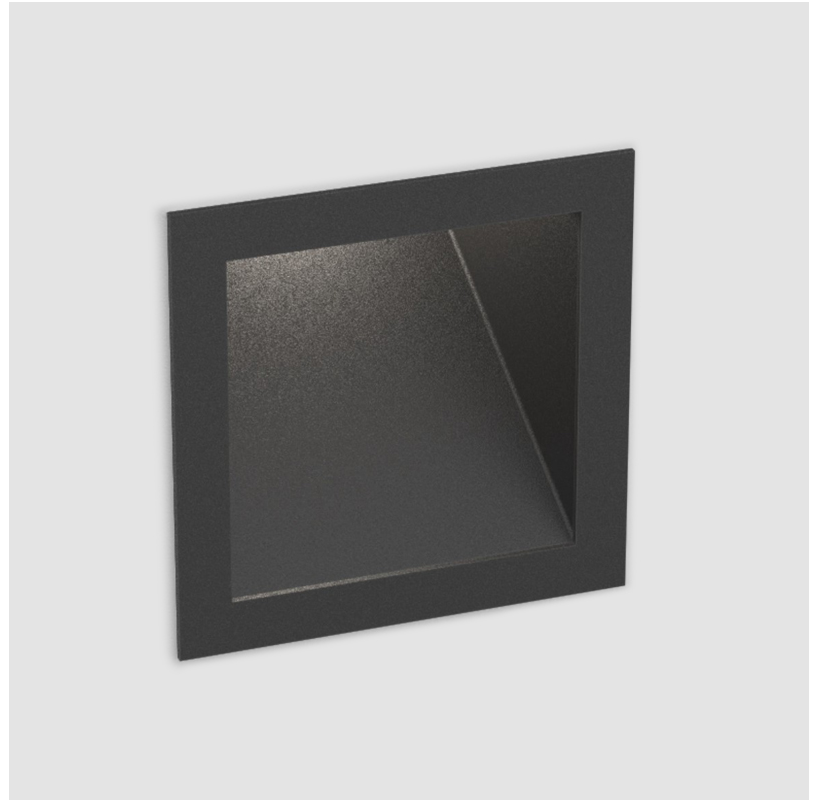

1. To build a product code in our configurator select the specify button on the base model # product page
2. To build a manual product code on this datasheet choose from the options listed below in blue font and add the suffix to the base model #

GENERAL

Series: Delight
Subseries: Delight Gooo!
Brand: Prolicht
Division: Architectural
Mounting Type: Recessed
Mounting Location: Wall
Subcategory: Step Light

PHYSICAL

Shape: Square
Length (mm): 90
Length (in): 3 ⁹/₁₆
Height (mm): 90
Depth (mm): 72
Height (in): 3 ⁹/₁₆
Depth (in): 2 ¹³/₁₆
Min. Recessing Depth (mm): 15
Min. Recessing Depth (in): 9/16
Light Distribution: Asymmetric
Weight (kg): 0.3
Weight (lbs): 0.66
Fixture Finish: SSR / BKV / CWI / CRY / HAB / LAG / UFT / ITA / RUA / RUR / MIC / FTG / MYG / TWT / LOD / PUS / FRO / FUP / KIA / POP / BLS / SPG / MEY / GOH / GUM / CHC / COM / ABZ / JAG / OBR / MOS / ROR
Fixture Material: Aluminum

ELECTRICAL

Lamp Type: LED (Zhaga Standard)
Input Wattage (W): 2.2
Total Output Wattage (W): 2
Dimming: Non-Dimming / Phase Dimming (120Vac only) / 0-10V Dimming
Driver Included: No
Driver Location: Remote
Driver Type: Constant Current - Universal
Driver Class: Class 2
Input Voltage (V): 120 - 277
Constant Current (MA): 700

LED

Number of LEDs: 1
Color Temperature (°K): 2700 / 3000 / 4000
Max. Delivered Lumen (lm): 50
CRI: >90 CRI
Lamp Life (hrs): 50000

OPTICAL

RATINGS AND CERTIFICATIONS

Certified By: Certified for North American Standards
IP rating: IP20