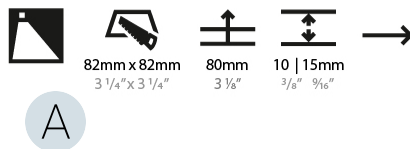

1. To build a product code in our configurator select the specify button on the base model # product page
2. To build a manual product code on this datasheet choose from the options listed below in blue font and add the suffix to the base model #

GENERAL

Series: Delight
Subseries: Delight Gooo!
Brand: Prolicht
Division: Architectural
Mounting Type: Recessed
Mounting Location: Wall
Subcategory: Step Light

PHYSICAL

Shape: Square
Length (mm): 90
Length (in): 3 ⁹/₁₆
Height (mm): 90
Depth (mm): 72
Height (in): 3 ⁹/₁₆
Depth (in): 2 ¹³/₁₆
Min. Recessing Depth (mm): 15
Min. Recessing Depth (in): 9/16
Light Distribution: Asymmetric
Weight (kg): 0.3
Weight (lbs): 0.66
Fixture Finish: SSR / BKV / CWI / CRY / HAB / LAG / UFT / ITA / RUA / RUR / MIC / FTG / MYG / TWT / LOD / PUS / FRO / FUP / KIA / POP / BLS / SPG / MEY / GOH / GUM / CHC / COM / ABZ / JAG / OBR / MOS / ROR
Fixture Material: Aluminum

ELECTRICAL

Lamp Type: LED (Zhaga Standard)
Input Wattage (W): 2.2
Total Output Wattage (W): 2
Dimming: Non-Dimming / Phase Dimming (120Vac only) / 0-10V Dimming
Driver Included: No
Driver Location: Remote
Driver Type: Constant Current - Universal
Driver Class: Class 2
Input Voltage (V): 120 - 277
Constant Current (MA): 700

LED

Number of LEDs: 1
Color Temperature (°K): 2700 / 3000 / 4000
Max. Delivered Lumen (lm): 50
CRI: >90 CRI
Lamp Life (hrs): 50000

OPTICAL

RATINGS AND CERTIFICATIONS

Certified By: Certified for North American Standards
IP rating: IP20