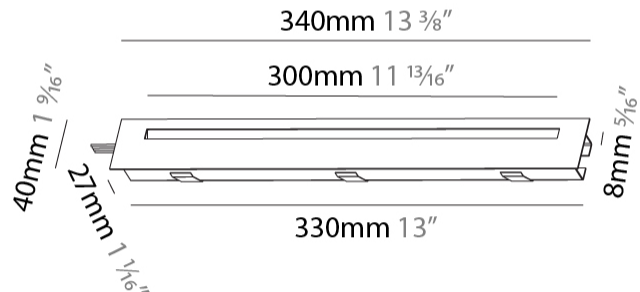

GENERAL

Series: Delight
Subseries: Delight String Step
Brand: Prolicht
Division: Architectural
Mounting Type: Recessed
Mounting Location: Wall
Subcategory: Step Light

PHYSICAL

Shape: Rectangle
Length (mm): 340
Length (in): 13 3/8
Height (mm): 40
Depth (mm): 27
Height (in): 1 9/16
Depth (in): 1 1/16
Ceiling Thickness (mm): 10 / 12 / 15
Ceiling Thickness (in): 3/8 or 1/2 or 9/16
Min. Recessing Depth (mm): 30
Min. Recessing Depth (in): 1 3/16
Light Distribution: Asymmetric
Weight (kg): 0.404
Weight (lbs): 0.89
Fixture Finish: SSR / BKV / CWI / CRY / HAB / UFT / ITA / RUA / FTG / MYG / LOD / PUS / FRO / FUP / KIA / POP / BLS / SPG / MEY / GOH / GUM / CHC / COM / ABZ / JAG / OBR / MOS / ROR
Fixture Material: Aluminum
Cut-out Measurements: 330mm / 13" x 34mm / 1 5/16"

ELECTRICAL

Lamp Type: LED (Zhaga Standard)
Input Wattage (W): 4
Total Output Wattage (W): 3.6
Dimming: 0-10V Dimming / Phase Dimming (120Vac Only)
Driver Included: No
Driver Location: Remote
Driver Type: Constant Voltage - 120 / 277Vac
Driver Class: Class 2
Input Voltage (V): 120 - 277
Output Voltage (V): 24

LED

Number of LEDs: 1
Color Temperature (°K): 3000 / 3500 / 5000
Max. Delivered Lumen (lm): 120
CRI: >80 CRI
Lamp Life (hrs): 50000

OPTICAL

RATINGS AND CERTIFICATIONS

Certified By: Certified for North American Standards
IP rating: IP20