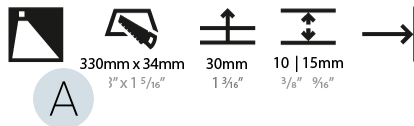

GENERAL

Series: Delight
Subseries: Delight String Step
Brand: Prolicht
Division: Architectural
Mounting Type: Recessed
Mounting Location: Wall
Subcategory: Step Light

PHYSICAL

Shape: Rectangle
Length (mm): 340
Length (in): 13 3/8
Height (mm): 40
Depth (mm): 27
Height (in): 1 9/16
Depth (in): 1 1/16
Ceiling Thickness (mm): 10 / 12 / 15
Ceiling Thickness (in): 3/8 or 1/2 or 9/16
Min. Recessing Depth (mm): 30
Min. Recessing Depth (in): 1 3/16
Light Distribution: Asymmetric
Weight (kg): 0.404
Weight (lbs): 0.89
Fixture Finish: SSR / BKV / CWI / CRY / HAB / UFT / ITA / RUA / FTG / MYG / LOD / PUS / FRO / FUP / KIA / POP / BLS / SPG / MEY / GOH / GUM / CHC / COM / ABZ / JAG / OBR / MOS / ROR
Fixture Material: Aluminum
Cut-out Measurements: 330mm / 13" x 34mm / 1 5/16"

ELECTRICAL

Lamp Type: LED (Zhaga Standard)
Input Wattage (W): 4
Total Output Wattage (W): 3.6
Dimming: 0-10V Dimming / Phase Dimming (120Vac Only)
Driver Included: No
Driver Location: Remote
Driver Type: Constant Voltage - 120 / 277Vac
Driver Class: Class 2
Input Voltage (V): 120 - 277
Output Voltage (V): 24

LED

Number of LEDs: 1
Color Temperature (°K): 3000 / 3500 / 5000
Max. Delivered Lumen (lm): 120
CRI: >80 CRI
Lamp Life (hrs): 50000

OPTICAL

RATINGS AND CERTIFICATIONS

Certified By: Certified for North American Standards
IP rating: IP20