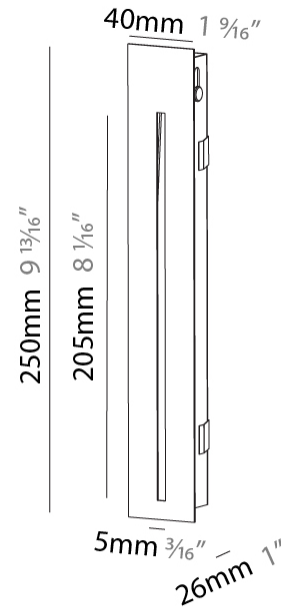

GENERAL

Series: Delight
Subseries: Delight String
Brand: Prolicht
Division: Architectural
Mounting Type: Recessed
Mounting Location: Wall
Subcategory: Step Light

PHYSICAL

Shape: Rectangle
Width (mm): 40
Width (in): 1 9/16
Height (mm): 250
Depth (mm): 26
Height (in): 9 13/16
Depth (in): 1
Ceiling Thickness (mm): 10 / 12 / 15
Ceiling Thickness (in): 3/8 or 1/2 or 9/16
Min. Recessing Depth (mm): 30
Min. Recessing Depth (in): 1 3/16
Light Distribution: Asymmetric
Weight (kg): .83
Weight (lbs): 1.8
Fixture Finish: SSR / BKV / CWI / CRY / HAB / UFT / ITA / RUA / FTG / MYG / LOD / PUS / FRO / FUP / KIA / POP / BLS / SPG / MEY / GOH / GUM / CHC / COM / ABZ / JAG / OBR / MOS / ROR
Fixture Material: Aluminum
Cut-out Measurements: 240mm / 9 7/16" x 34mm / 1 5/16"

ELECTRICAL

Lamp Type: LED (Zhaga Standard)
Input Wattage (W): 2.2
Total Output Wattage (W): 2
Dimming: Non-Dimming / Phase Dimming (120Vac only) / 0-10V Dimming
Driver Included: No
Driver Location: Remote
Driver Type: Constant Current - 120 / 277Vac
Driver Class: Class 2
Input Voltage (V): 120 - 277
Constant Current (MA): 700

LED

Number of LEDs: 1
Color Temperature (°K): 2700 / 3000 / 3500 / 4000
Max. Delivered Lumen (lm): 30
CRI: >90 CRI
Lamp Life (hrs): 50000

OPTICAL

RATINGS AND CERTIFICATIONS

Certified By: Certified for North American Standards
IP rating: IP20