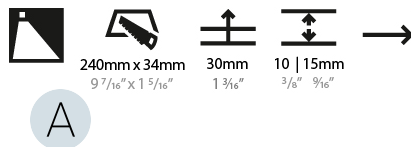

GENERAL

Series: Delight
Subseries: Delight String Wide
Brand: Prolight
Division: Architectural
Mounting Type: Recessed
Mounting Location: Wall
Subcategory: Step Light

PHYSICAL

Shape: Rectangle
Length (mm): 250
Length (in): 9 ¹³/₁₆
Width (mm): 40
Width (in): 1 ⁹/₁₆
Height (mm): 250
Depth (mm): 26
Height (in): 9 ¹³/₁₆
Depth (in): 1
Ceiling Thickness (mm): 10 / 12 / 15
Ceiling Thickness (in): 3/8 or 1/2 or 9/16
Min. Recessing Depth (mm): 30
Min. Recessing Depth (in): 1 ³/₁₆
Light Distribution: Asymmetric
Weight (kg): .83
Weight (lbs): 1.8
Fixture Finish: SSR / BKV / CWI / CRY / HAB / UFT / ITA / RUA / FTG / MYG / LOD / PUS / FRO / FUP / KIA / POP / BLS / SPG / MEY / GOH / GUM / CHC / COM / ABZ / JAG / OBR / MOS / ROR
Fixture Material: Aluminum
Cut-out Measurements: 240mm / 9 7/16" x 34mm / 1 5/16"

ELECTRICAL

Lamp Type: LED (Zhaga Standard)
Input Wattage (W): 2.2
Total Output Wattage (W): 2
Dimming: 0-10V Dimming / Phase Dimming (120Vac Only)
Driver Included: No
Driver Location: Remote
Driver Type: Constant Current - 120 / 277Vac
Driver Class: Class 2
Input Voltage (V): 120 - 277
Constant Current (MA): 700

LED

Number of LEDs: 1
Color Temperature (°K): 2700 / 3000 / 3500 / 4000
Max. Delivered Lumen (lm): 60 / 60 / 68 / 70
CRI: >90 CRI
Lamp Life (hrs): 50000

OPTICAL

RATINGS AND CERTIFICATIONS

Certified By: Certified for North American Standards
IP rating: IP20