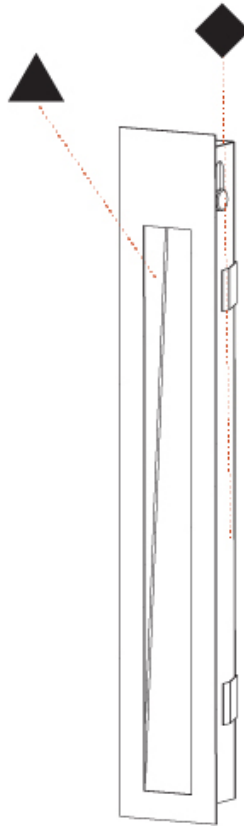

GENERAL

Series: Delight
 Subseries: Delight String
 Brand: Prolicht
 Division: Architectural
 Mounting Type: Recessed
 Mounting Location: Wall
 Subcategory: Step Light

PHYSICAL

Shape: Rectangle
 Width (mm): 40
 Width (in): 1 9/16
 Height (mm): 250
 Depth (mm): 26
 Height (in): 9 13/16
 Depth (in): 1
 Ceiling Thickness (mm): 10 / 12 / 15
 Ceiling Thickness (in): 3/8 or 1/2 or 9/16
 Min. Recessing Depth (mm): 30
 Min. Recessing Depth (in): 1 3/16
 Light Distribution: Asymmetric
 Weight (kg): .83
 Weight (lbs): 1.8
 Fixture Finish: SSR / BKV / CWI / CRY / HAB / UFT / ITA / RUA / FTG / MYG / LOD / PUS / FRO / FUP / KIA / POP / BLS / SPG / MEY / GOH / GUM / CHC / COM / ABZ / JAG / OBR / MOS / ROR
 Fixture Material: Aluminum
 Cut-out Measurements: 240mm / 9 7/16" x 34mm / 1 5/16"

GENERAL

Series: Delight
Subseries: Delight String Wide
Brand: Prolight
Division: Architectural
Mounting Type: Recessed
Mounting Location: Wall
Subcategory: Step Light

PHYSICAL

Shape: Rectangle
Length (mm): 250
Length (in): 9 ¹³ / ₁₆
Width (mm): 40
Width (in): 1 ⁹ / ₁₆
Height (mm): 250
Depth (mm): 26
Height (in): 9 ¹³ / ₁₆
Depth (in): 1
Ceiling Thickness (mm): 10 / 12 / 15
Ceiling Thickness (in): 3/8 or 1/2 or 9/16
Min. Recessing Depth (mm): 30
Min. Recessing Depth (in): 1 ³ / ₁₆
Light Distribution: Asymmetric
Weight (kg): .83
Weight (lbs): 1.8
Fixture Finish: SSR / BKV / CWI / CRY / HAB / UFT / ITA / RUA / FTG / MYG / LOD / PUS / FRO / FUP / KIA / POP / BLS / SPG / MEY / GOH / GUM / CHC / COM / ABZ / JAG / OBR / MOS / ROR
Fixture Material: Aluminum
Cut-out Measurements: 240mm / 9 7/16" x 34mm / 1 5/16"

DELIGHT STRING WIDE RECESSED

A35699-

PROJECT _____

TYPE _____

SPECIFIER _____

QUANTITY _____

DATE _____

A