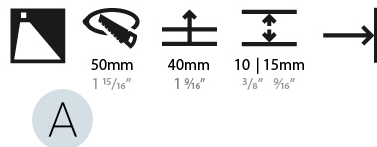

1. To build a product code in our configurator select the specify button on the base model # product page
2. To build a manual product code on this datasheet choose from the options listed below in blue font and add the suffix to the base model #

GENERAL

Series: Delight
Subseries: Delight Lollipop Square Wide
Brand: Prolicht
Division: Architectural
Mounting Type: Recessed
Mounting Location: Wall
Subcategory: Step Light

PHYSICAL

Shape: Square
Length (mm): 53
Length (in): 2 1/4
Height (mm): 53
Depth (mm): 35
Height (in): 2 1/4
Depth (in): 1 3/8
Min. Recessing Depth (mm): 40
Min. Recessing Depth (in): 1 9/16
Light Distribution: Asymmetric
Weight (kg): 0.11
Weight (lbs): 0.25
Fixture Finish: SSR / BKV / CWI / CRY / HAB / LAG / UFT / ITA / RUA / RUR / MIC / FTG / MYG / TWT / LOD / PUS / FRO / FUP / KIA / POP / BLS / SPG / MEY / GOH / GUM / CHC / COM / ABZ / JAG / OBR / MOS / ROR
Fixture Material: Aluminum

ELECTRICAL

Lamp Type: LED (Zhaga Standard)
Input Wattage (W): 2.2
Total Output Wattage (W): 2
Dimming: 0-10V Dimming / Phase Dimming (120Vac Only)
Driver Included: No
Driver Location: Remote
Driver Type: Constant Current - 120 / 277Vac
Input Voltage (V): 120 - 277
Constant Current (MA): 700

LED

Number of LEDs: 1
Color Temperature (°K): 2700 / 3000 / 4000
Max. Delivered Lumen (lm): 150 / 160 / 170
CRI: >90 CRI
Lamp Life (hrs): 50000

OPTICAL

RATINGS AND CERTIFICATIONS

Certified By: Certified for North American Standards
IP rating: IP20