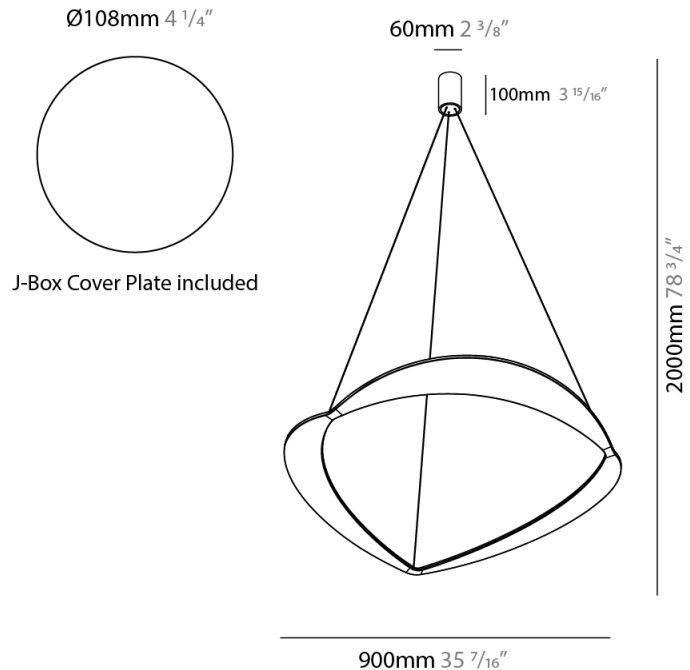

PROJECT	_____
TYPE	_____
SPECIFIER	_____
QUANTITY	_____
DATE	_____

DIADEMA 1 SUSPENSION

D41004-

base number   Finish
Options

1. To build a product code in our configurator select the specify button on the base model # product page
2. To build a manual product code on this datasheet choose from the options listed below in blue font and add the suffix to the base model #

GENERAL

Series: Diadema
Subseries: Diadema 1
Brand: Icone
Division: Design
Mounting Type: Suspension
Mounting Location: Ceiling
Subcategory: Pendant

PHYSICAL

Shape: Abstract
Diameter (mm): 900
Diameter (in): 35 ⁷/₁₆
Height (mm): 2000
Height (in): 78 ³/₄
Light Distribution: Indirect
Fixture Finish: WHI / WAM / GLF
Fixture Material: Aluminum

ELECTRICAL

Lamp Type: LED
Total Output Wattage (W): 90
Dimming: Electronic Low Voltage Dimming
Input Voltage (V): 120Vac Direct Line

LED

Number of LEDs: 3
Color Temperature (°K): 3000
Nominal Lumen (lm): 7650
CRI: >90 CRI
Lamp Life (hrs): 50000

OPTICAL

RATINGS AND CERTIFICATIONS

Certified By: Certified for North American Standards
IP rating: IP20