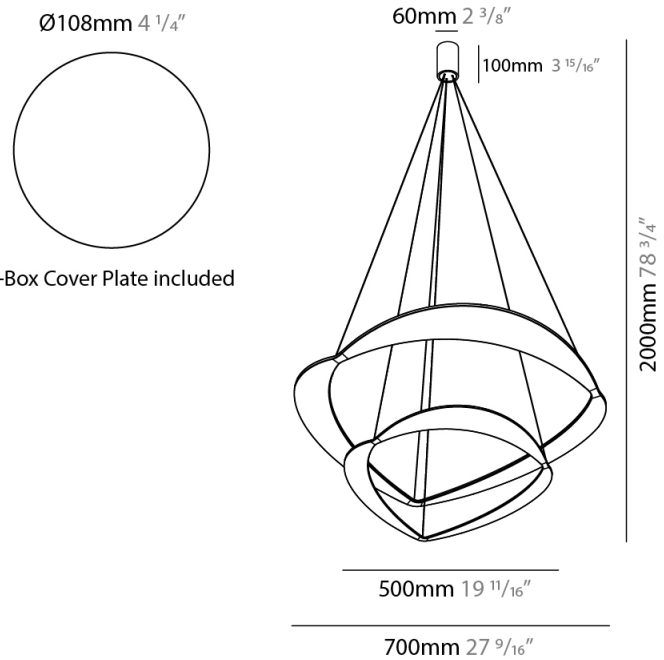

PROJECT	
TYPE	
SPECIFIER	
QUANTITY	
DATE	

DIADEMA 2 SUSPENSION

D41014-

base number   Finish
Options

1. To build a product code in our configurator select the specify button on the base model # product page
2. To build a manual product code on this datasheet choose from the options listed below in blue font and add the suffix to the base model #

GENERAL

Series: Diadema
Subseries: Diadema 2
Brand: Icone
Division: Design
Mounting Type: Suspension
Mounting Location: Ceiling
Subcategory: Pendant

PHYSICAL

Shape: Abstract
Diameter (mm): 700
Diameter (in): 27 ⁹/₁₆
Height (mm): 2000
Height (in): 78 ³/₄
Light Distribution: Indirect
Fixture Finish: WHI / WAM / GLF
Fixture Material: Aluminum

ELECTRICAL

Lamp Type: LED
Total Output Wattage (W): 105
Dimming: Electronic Low Voltage Dimming
Input Voltage (V): 120Vac Direct Line

LED

Color Temperature (°K): 3000
Nominal Lumen (lm): 8925
CRI: >90 CRI
Lamp Life (hrs): 50000

OPTICAL

RATINGS AND CERTIFICATIONS

Certified By: Certified for North American Standards
IP rating: IP20