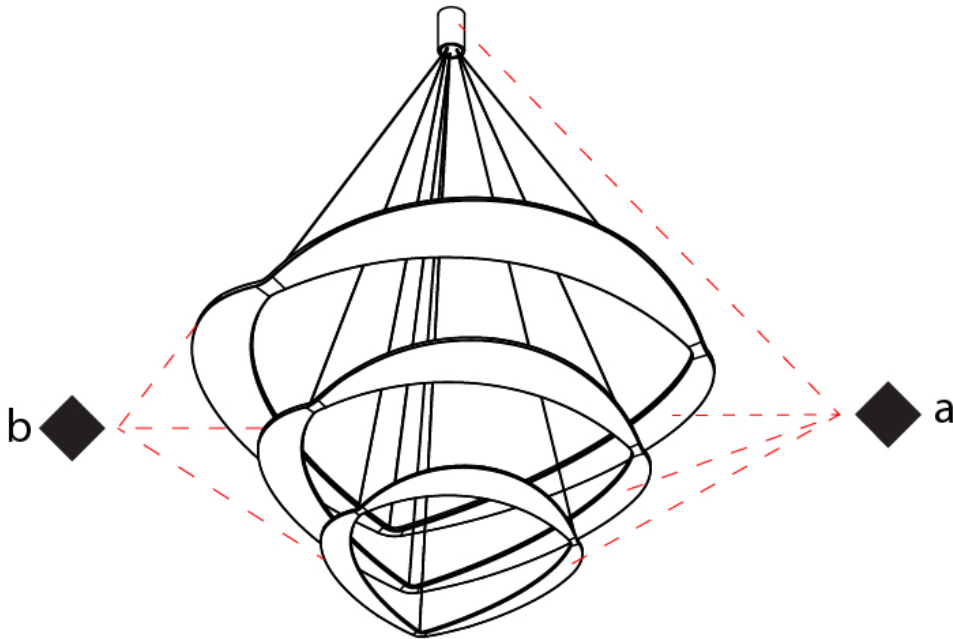

DIADEMA 3 SUSPENSION

D41010-

PROJECT _____

TYPE _____

SPECIFIER _____

QUANTITY _____

DATE _____