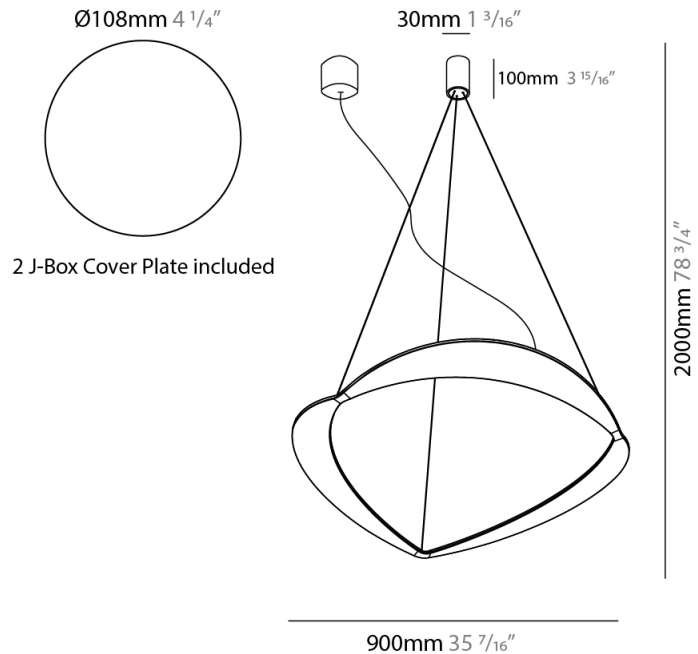

PROJECT	_____
TYPE	_____
SPECIFIER	_____
QUANTITY	_____
DATE	_____

DIADEMA 1 DECENTRATED BASE SUSPENSION

D41005-

base number   Finish
Options

1. To build a product code in our configurator select the specify button on the base model # product page
2. To build a manual product code on this datasheet choose from the options listed below in blue font and add the suffix to the base model #

GENERAL

Series: Diadema
Subseries: Diadema 1 Decentrated Base
Brand: Icone
Division: Design
Mounting Type: Suspension
Mounting Location: Ceiling
Subcategory: Pendant

PHYSICAL

Shape: Abstract
Diameter (mm): 900
Diameter (in): 35 ⁷/₁₆
Height (mm): 2000
Height (in): 78 ³/₄
Light Distribution: Indirect
Fixture Finish: WHI / WAM / GLF
Fixture Material: Aluminum

ELECTRICAL

Lamp Type: LED
Total Output Wattage (W): 90
Dimming: Electronic Low Voltage Dimming
Input Voltage (V): 120Vac Direct Line

LED

Number of LEDs: 3
Color Temperature (°K): 3000
Nominal Lumen (lm): 7650
CRI: >90 CRI
Lamp Life (hrs): 50000

OPTICAL

RATINGS AND CERTIFICATIONS

Certified By: Certified for North American Standards
IP rating: IP20