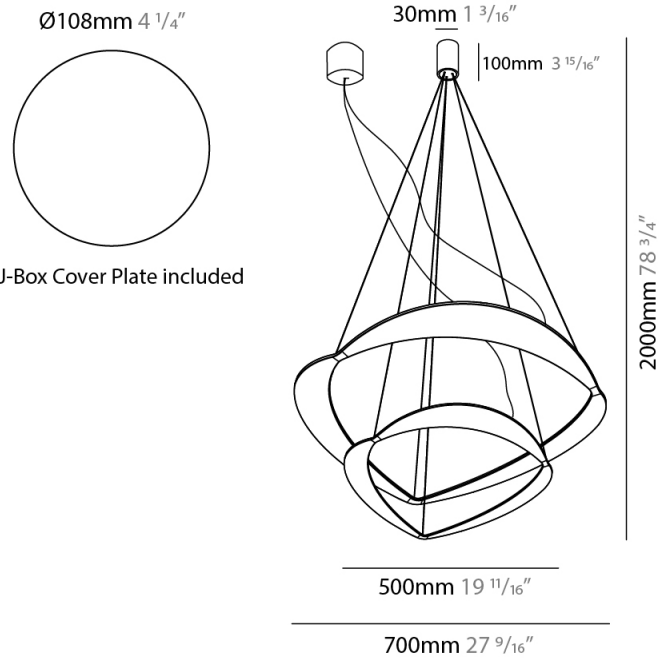

PROJECT	_____
TYPE	_____
SPECIFIER	_____
QUANTITY	_____
DATE	_____

DIADEMA 2 DECENTRATED BASE SUSPENSION

D41015-

base number   Finish
Options

1. To build a product code in our configurator select the specify button on the base model # product page
2. To build a manual product code on this datasheet choose from the options listed below in blue font and add the suffix to the base model #

GENERAL

Series: Diadema
Subseries: Diadema 2 Decentrated Base
Partner: Icone
Division: Design
Installation: Suspension
Product Type: Pendant
Mounting Location: Ceiling
Light Distribution: Indirect

PHYSICAL

Shape: Abstract
Diameter (mm): 700
Diameter (in): 27 ⁹/₁₆
Height (mm): 2000
Height (in): 78 ³/₄
Fixture Finish: WHI / WAM / GLF
Fixture Material: Aluminum

ELECTRICAL

Lamp Type: LED
Total Output Wattage (W): 105
Dimming: Electronic Low Voltage Dimming
Input Voltage (V): 120Vac Direct Line

LED

Color Temperature (°K): 3000
Nominal Lumen (lm): 8925
CRI: >90 CRI
Lamp Life (hrs): 50000

OPTICAL

RATINGS AND CERTIFICATIONS

Certified By: Certified for North American Standards
IP rating: IP20