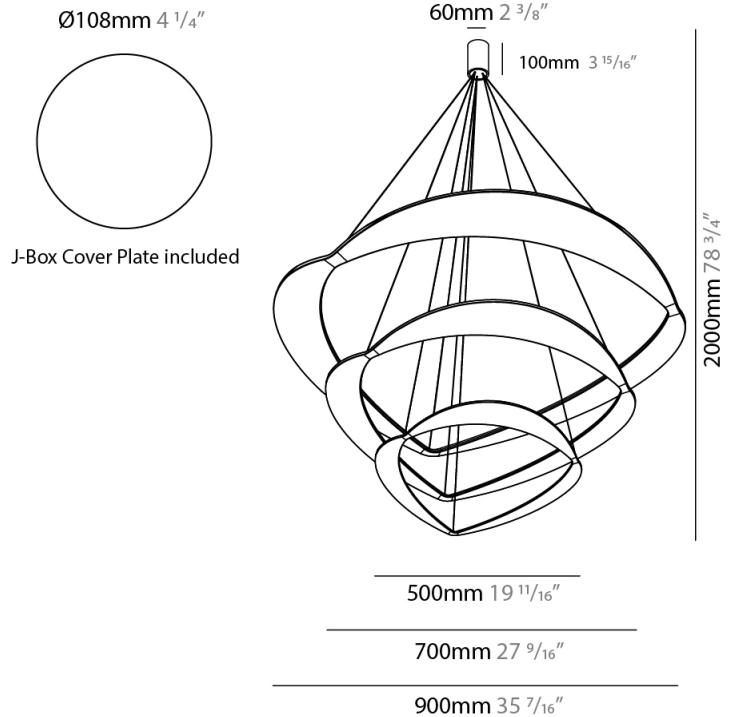

PROJECT	_____
TYPE	_____
SPECIFIER	_____
QUANTITY	_____
DATE	_____

DIADEMA 3 SUSPENSION

D41010-

base number   Finish
Options

1. To build a product code in our configurator select the specify button on the base model # product page
2. To build a manual product code on this datasheet choose from the options listed below in blue font and add the suffix to the base model #

GENERAL

Series: Diadema
Subseries: Diadema 3
Partner: Icone
Division: Design
Installation: Suspension
Product Type: Pendant
Mounting Location: Ceiling
Light Distribution: Indirect

PHYSICAL

Shape: Abstract
Diameter (mm): 900
Diameter (in): 35 7/16
Height (mm): 2000
Height (in): 78 3/4
Fixture Finish: WHI / WAM / GLF
Fixture Material: Aluminum

ELECTRICAL

Lamp Type: LED
Input Wattage (W): 32x3
Total Output Wattage (W): 84
Dimming: Non-Dimming / Phase Dimming (120Vac only) / 0-10V Dimming
Driver Included: No
Driver Location: Remote
Driver Type: Constant Current-Universal
Driver Class: Class 2
Housing: ENCP6
Input Voltage (V): 120 - 277
Constant Current (MA): 1400

LED

Color Temperature (°K): 3000
Nominal Lumen (lm): 16575
CRI: >90 CRI
Lamp Life (hrs): 50000

OPTICAL

RATINGS AND CERTIFICATIONS

Certified By: Certified for North American Standards
IP rating: IP20