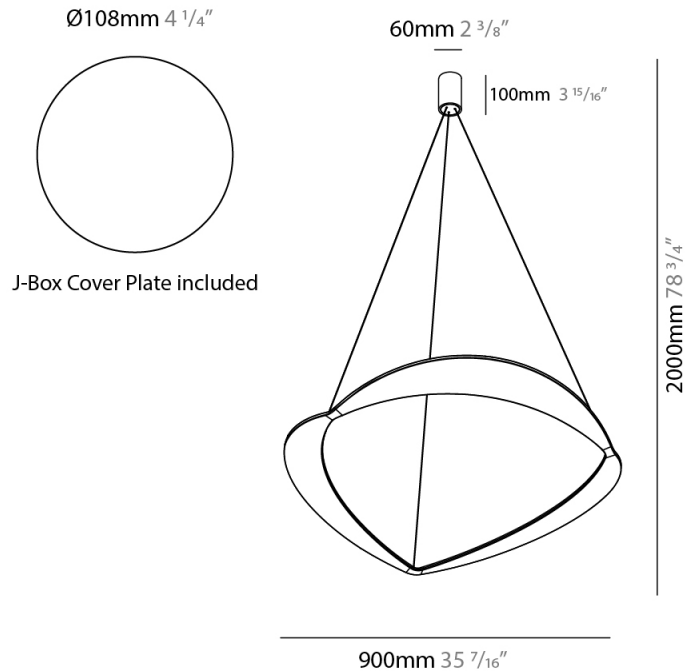

PROJECT	_____
TYPE	_____
SPECIFIER	_____
QUANTITY	_____
DATE	_____

DIADEMA 1 SUSPENSION

D41004-

base number   Finish
Options

1. To build a product code in our configurator select the specify button on the base model # product page
2. To build a manual product code on this datasheet choose from the options listed below in blue font and add the suffix to the base model #

GENERAL

Series: Diadema
Subseries: Diadema 1
Partner: Icone
Division: Design
Installation: Suspension
Product Type: Pendant
Mounting Location: Ceiling
Light Distribution: Indirect

PHYSICAL

Shape: Abstract
Diameter (mm): 900
Diameter (in): 35 7/16
Height (mm): 2000
Height (in): 78 3/4
Fixture Finish: WHI / WAM / GLF
Fixture Material: Aluminum

ELECTRICAL

Lamp Type: LED
Total Output Wattage (W): 90
Dimming: Electronic Low Voltage Dimming
Input Voltage (V): 120Vac Direct Line

LED

Number of LEDs: 3
Color Temperature (°K): 3000
Nominal Lumen (lm): 7650
CRI: >90 CRI
Lamp Life (hrs): 50000

OPTICAL

RATINGS AND CERTIFICATIONS

Certified By: Certified for North American Standards
IP rating: IP20