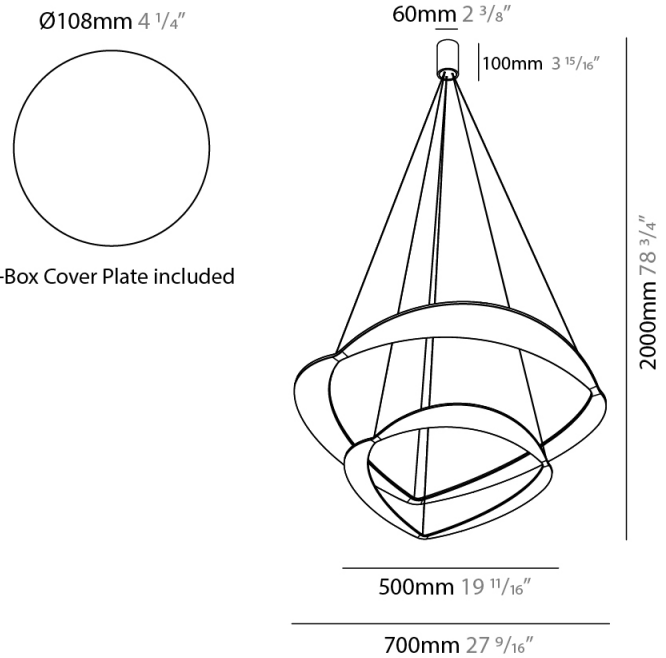

PROJECT	_____
TYPE	_____
SPECIFIER	_____
QUANTITY	_____
DATE	_____

DIADEMA 2 SUSPENSION

D41014-

base number   Finish
Options

1. To build a product code in our configurator select the specify button on the base model # product page
2. To build a manual product code on this datasheet choose from the options listed below in blue font and add the suffix to the base model #

GENERAL

Series: Diadema
Subseries: Diadema 2
Partner: Icone
Division: Design
Installation: Suspension
Product Type: Pendant
Mounting Location: Ceiling
Light Distribution: Indirect

PHYSICAL

Shape: Abstract
Diameter (mm): 700
Diameter (in): 27 ⁹/₁₆
Height (mm): 2000
Height (in): 78 ³/₄
Fixture Finish: WHI / WAM / GLF
Fixture Material: Aluminum

ELECTRICAL

Lamp Type: LED
Total Output Wattage (W): 105
Dimming: Electronic Low Voltage Dimming
Input Voltage (V): 120Vac Direct Line

LED

Color Temperature (°K): 3000
Nominal Lumen (lm): 8925
CRI: >90 CRI
Lamp Life (hrs): 50000

OPTICAL

RATINGS AND CERTIFICATIONS

Certified By: Certified for North American Standards
IP rating: IP20