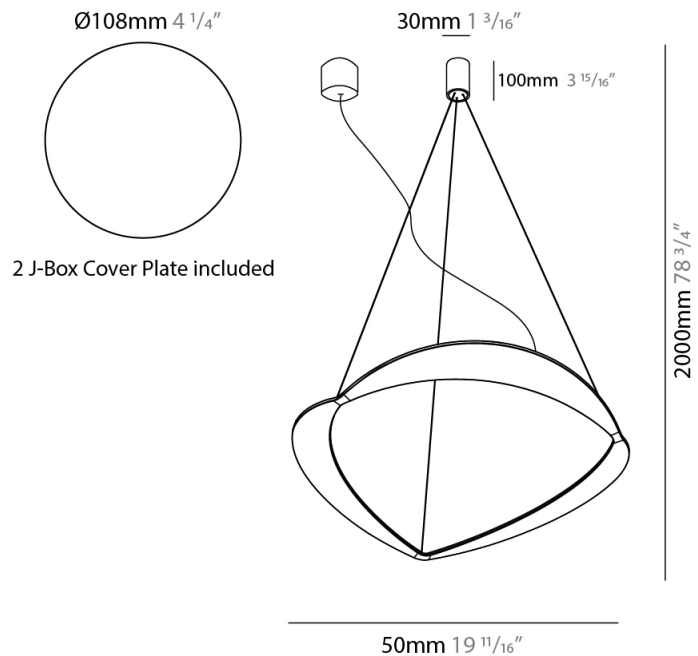

DIADEMA 1 DECENTRATED BASE SUSPENSION

D41009-

base number   Finish
Options

PROJECT	_____
TYPE	_____
SPECIFIER	_____
QUANTITY	_____
DATE	_____

1. To build a product code in our configurator select the specify button on the base model # product page
2. To build a manual product code on this datasheet choose from the options listed below in blue font and add the suffix to the base model #

GENERAL

Series: Diadema
Subseries: Diadema 1 Decentrated Base
Brand: Icone
Division: Design
Mounting Type: Suspension
Mounting Location: Ceiling
Subcategory: Pendant

PHYSICAL

Shape: Abstract
Diameter (mm): 500
Diameter (in): 19 ¹⁵/₁₆
Height (mm): 2000
Height (in): 78 ³/₄
Light Distribution: Indirect
Fixture Finish: WHI / WAM / GLF
Fixture Material: Aluminum

ELECTRICAL

Lamp Type: LED
Total Output Wattage (W): 45
Dimming: Electronic Low Voltage Dimming
Input Voltage (V): 120Vac Direct Line

LED

Number of LEDs: 3
Color Temperature (°K): 3000
Nominal Lumen (lm): 3825
CRI: >90 CRI
Lamp Life (hrs): 50000

OPTICAL

RATINGS AND CERTIFICATIONS

Certified By: Certified for North American Standards
IP rating: IP20