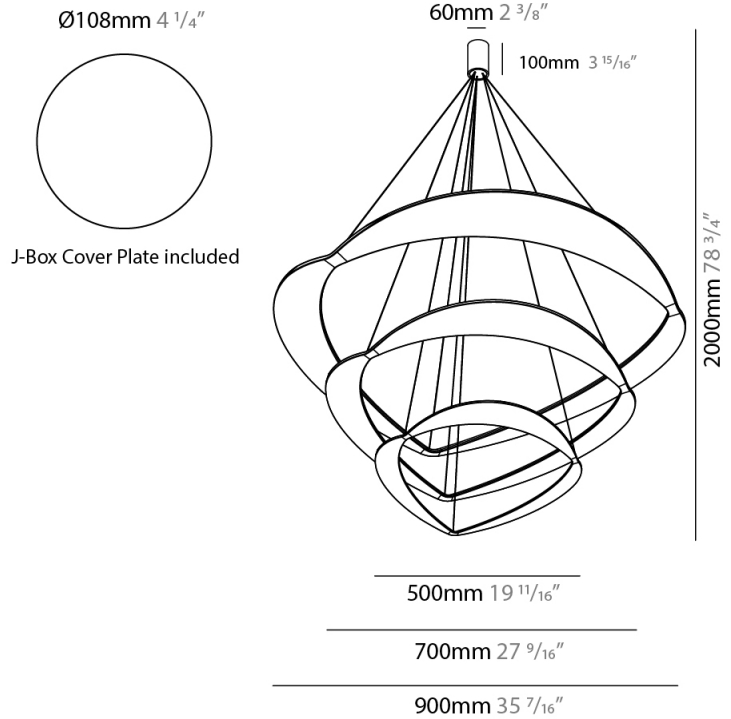

PROJECT	_____
TYPE	_____
SPECIFIER	_____
QUANTITY	_____
DATE	_____

DIADEMA 3 SUSPENSION

D41010-

base number   Finish
Options

1. To build a product code in our configurator select the specify button on the base model # product page
2. To build a manual product code on this datasheet choose from the options listed below in blue font and add the suffix to the base model #

GENERAL

Series: Diadema
Subseries: Diadema 3
Brand: Icone
Division: Design
Mounting Type: Suspension
Mounting Location: Ceiling
Subcategory: Pendant

PHYSICAL

Shape: Abstract
Diameter (mm): 900
Diameter (in): 35 ⁷/₁₆
Height (mm): 2000
Height (in): 78 ³/₄
Light Distribution: Indirect
Fixture Finish: WHI / WAM / GLF
Fixture Material: Aluminum

ELECTRICAL

Lamp Type: LED
Total Output Wattage (W): 195
Dimming: Electronic Low Voltage Dimming
Input Voltage (V): 120Vac Direct Line

LED

Color Temperature (°K): 3000
Nominal Lumen (lm): 16575
CRI: >90 CRI
Lamp Life (hrs): 50000

OPTICAL

RATINGS AND CERTIFICATIONS

Certified By: Certified for North American Standards
IP rating: IP20