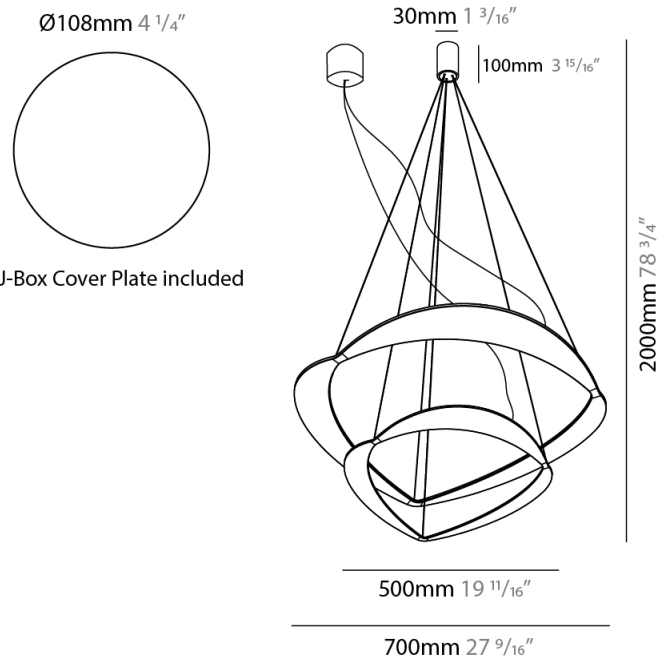

PROJECT	
TYPE	
SPECIFIER	
QUANTITY	
DATE	

DIADEMA 2 DECENTRATED BASE SUSPENSION

D41015-

base number Finish
Options

1. To build a product code in our configurator select the specify button on the base model # product page
2. To build a manual product code on this datasheet choose from the options listed below in blue font and add the suffix to the base model #

GENERAL

Series: Diadema
Subseries: Diadema 2 Decentrated Base
Brand: Icone
Division: Design
Mounting Type: Suspension
Mounting Location: Ceiling
Subcategory: Pendant

PHYSICAL

Shape: Abstract
Diameter (mm): 700
Diameter (in): 27 ⁹/₁₆
Height (mm): 2000
Height (in): 78 ³/₄
Light Distribution: Indirect
Fixture Finish: WHI / WAM / GLF
Fixture Material: Aluminum

ELECTRICAL

Lamp Type: LED
Total Output Wattage (W): 105
Dimming: Electronic Low Voltage Dimming
Input Voltage (V): 120Vac Direct Line

LED

Color Temperature (°K): 3000
Nominal Lumen (lm): 8925
CRI: >90 CRI
Lamp Life (hrs): 50000

OPTICAL

RATINGS AND CERTIFICATIONS

Certified By: Certified for North American Standards
IP rating: IP20

2 J-Box Cover Plate included