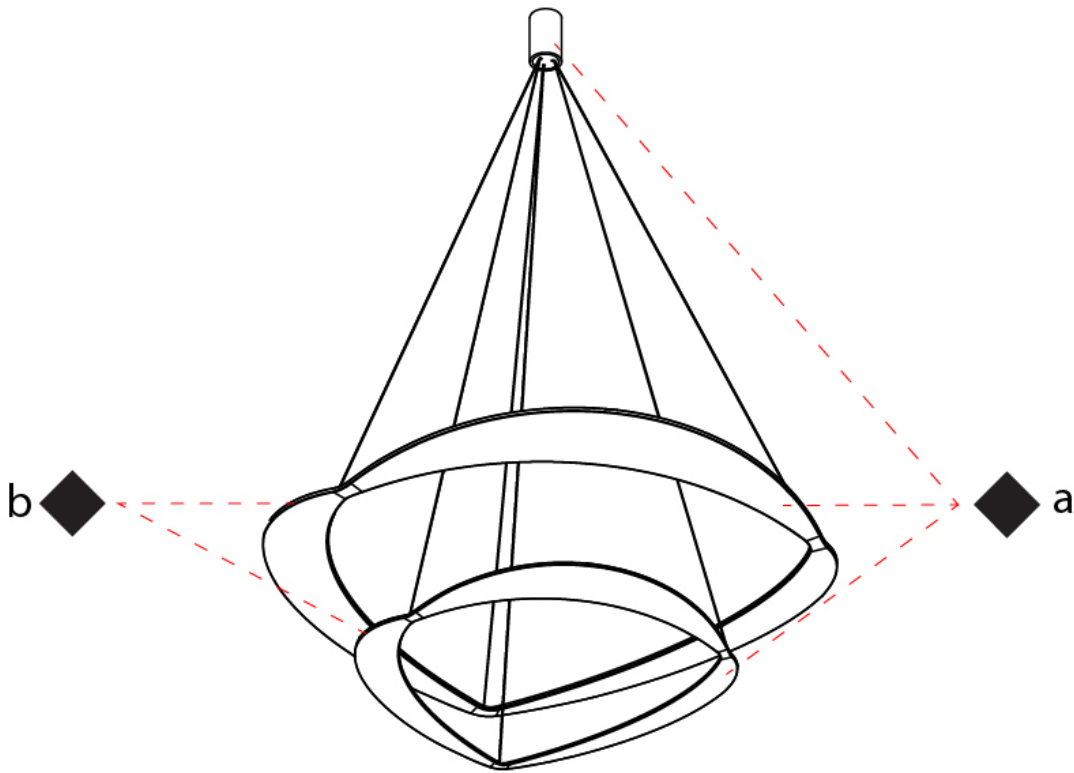

DIADEMA 2 SUSPENSION

D41012-

PROJECT	_____
TYPE	_____
SPECIFIER	_____
QUANTITY	_____
DATE	_____