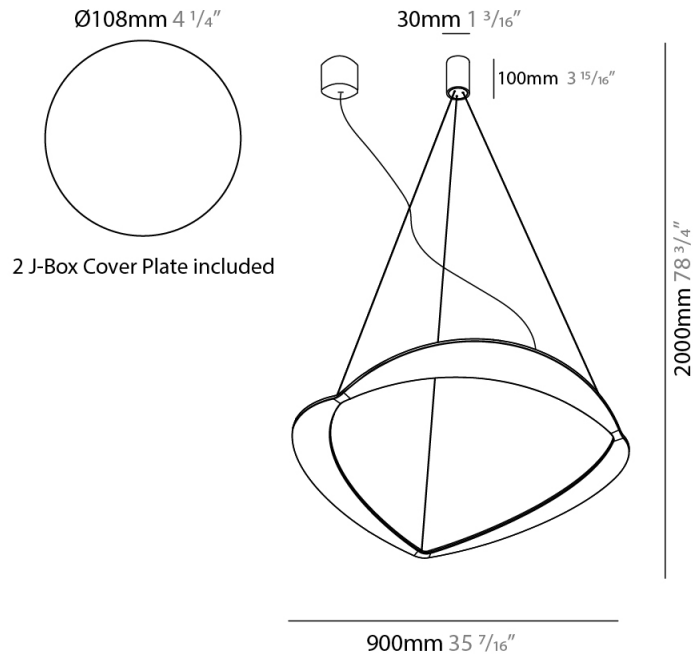

PROJECT	_____
TYPE	_____
SPECIFIER	_____
QUANTITY	_____
DATE	_____

DIADEMA 1 DECENTRATED BASE SUSPENSION

D41005-

base number   Finish
Options

1. To build a product code in our configurator select the specify button on the base model # product page
2. To build a manual product code on this datasheet choose from the options listed below in blue font and add the suffix to the base model #

GENERAL

Series: Diadema
Subseries: Diadema 1 Decentrated Base
Brand: Icone
Division: Design
Mounting Type: Suspension
Mounting Location: Ceiling
Subcategory: Pendant

PHYSICAL

Shape: Abstract
Diameter (mm): 900
Diameter (in): 35 7/16
Height (mm): 2000
Height (in): 78 3/4
Light Distribution: Indirect
Fixture Finish: WHI / WAM / GLF
Fixture Material: Aluminum

ELECTRICAL

Lamp Type: LED
Total Output Wattage (W): 90
Dimming: Electronic Low Voltage Dimming
Input Voltage (V): 120Vac Direct Line

LED

Number of LEDs: 3
Color Temperature (°K): 3000
Nominal Lumen (lm): 7650
CRI: >90 CRI
Lamp Life (hrs): 50000

OPTICAL

RATINGS AND CERTIFICATIONS

Certified By: Certified for North American Standards
IP rating: IP20