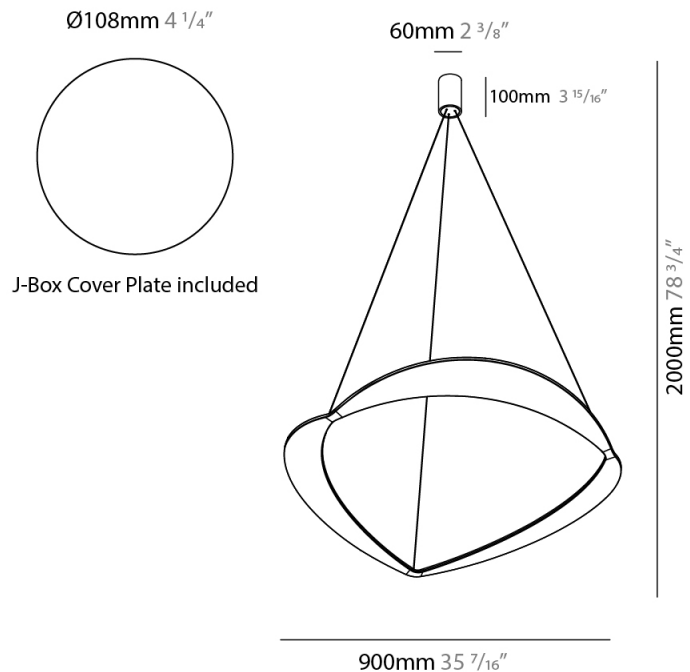

PROJECT	_____
TYPE	_____
SPECIFIER	_____
QUANTITY	_____
DATE	_____

DIADEMA 1 SUSPENSION

D41004-

base number   Finish
Options

1. To build a product code in our configurator select the specify button on the base model # product page
2. To build a manual product code on this datasheet choose from the options listed below in blue font and add the suffix to the base model #

GENERAL

Series: Diadema
Subseries: Diadema 1
Brand: Icone
Division: Design
Mounting Type: Suspension
Mounting Location: Ceiling
Subcategory: Pendant

PHYSICAL

Shape: Abstract
Diameter (mm): 900
Diameter (in): 35 7/16
Height (mm): 2000
Height (in): 78 3/4
Light Distribution: Indirect
Fixture Finish: WHI / WAM / GLF
Fixture Material: Aluminum

ELECTRICAL

Lamp Type: LED
Total Output Wattage (W): 90
Dimming: Electronic Low Voltage Dimming
Input Voltage (V): 120Vac Direct Line

LED

Number of LEDs: 3
Color Temperature (°K): 3000
Nominal Lumen (lm): 7650
CRI: >90 CRI
Lamp Life (hrs): 50000

OPTICAL

RATINGS AND CERTIFICATIONS

Certified By: Certified for North American Standards
IP rating: IP20