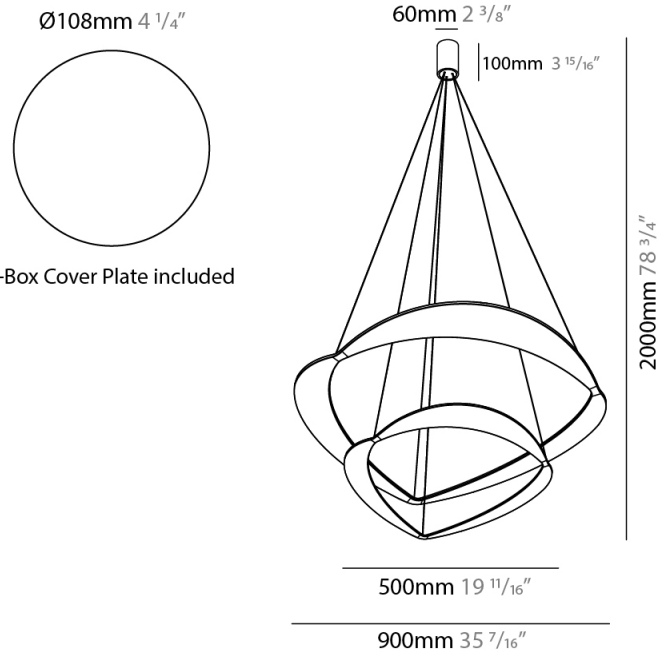

PROJECT	_____
TYPE	_____
SPECIFIER	_____
QUANTITY	_____
DATE	_____

DIADEMA 2 SUSPENSION

D41012-

base number   Finish
Options

1. To build a product code in our configurator select the specify button on the base model # product page
2. To build a manual product code on this datasheet choose from the options listed below in blue font and add the suffix to the base model #

GENERAL

Series: Diadema
Subseries: Diadema 2
Partner: Icone
Division: Design
Installation: Suspension
Product Type: Pendant
Mounting Location: Ceiling
Light Distribution: Indirect

PHYSICAL

Shape: Abstract
Diameter (mm): 900
Diameter (in): 35 7/16
Height (mm): 2000
Height (in): 78 3/4
Fixture Finish: WHI / WAM / GLF
Fixture Material: Aluminum

ELECTRICAL

Lamp Type: LED
Total Output Wattage (W): 135
Dimming: Electronic Low Voltage Dimming
Input Voltage (V): 120Vac Direct Line

LED

Color Temperature (°K): 3000
Nominal Lumen (lm): 11475
CRI: >90 CRI
Lamp Life (hrs): 50000

OPTICAL

RATINGS AND CERTIFICATIONS

Certified By: Certified for North American Standards
IP rating: IP20