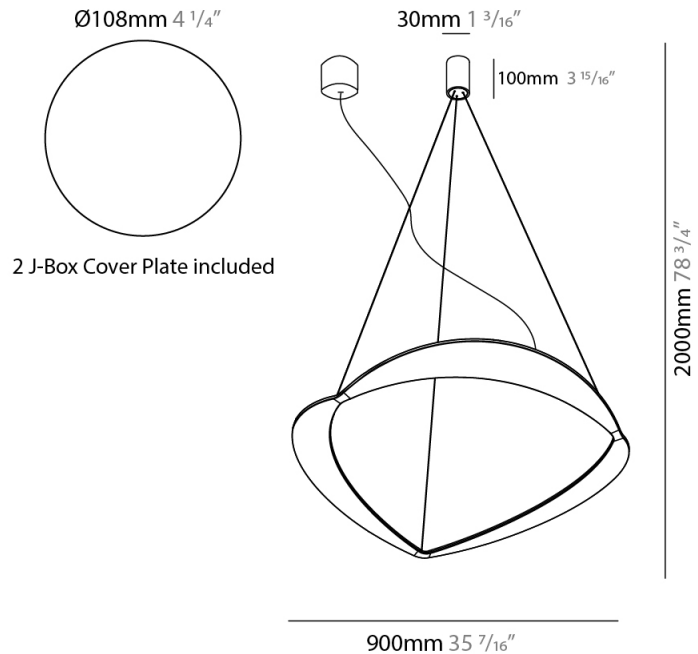

PROJECT	_____
TYPE	_____
SPECIFIER	_____
QUANTITY	_____
DATE	_____

DIADEMA 1 DECENTRATED BASE SUSPENSION

D41005-

base number   Finish
Options

1. To build a product code in our configurator select the specify button on the base model # product page
2. To build a manual product code on this datasheet choose from the options listed below in blue font and add the suffix to the base model #

GENERAL

Series: Diadema
Subseries: Diadema 1 Decentrated Base
Partner: Icone
Division: Design
Installation: Suspension
Product Type: Pendant
Mounting Location: Ceiling
Light Distribution: Indirect

PHYSICAL

Shape: Abstract
Diameter (mm): 900
Diameter (in): 35 7/16
Height (mm): 2000
Height (in): 78 3/4
Fixture Finish: WHI / WAM / GLF
Fixture Material: Aluminum

ELECTRICAL

Lamp Type: LED
Input Wattage (W): 30
Total Output Wattage (W): 25
Dimming: Tri-Mode (Non-Dimming and Phase Dimming (120Vac only) and 0-10V Dimming)
Driver Included: No
Driver Location: Remote
Driver Type: Constant Current 120-277 Vac
Driver Class: Class 1
Housing: ENCP1
Constant Current (MA): 150-1050mA

LED

Number of LEDs: 3
Color Temperature (°K): 3000
Nominal Lumen (lm): 7650
CRI: >90 CRI
Lamp Life (hrs): 50000

OPTICAL

RATINGS AND CERTIFICATIONS

Certified By: Certified for North American Standards
IP rating: IP20