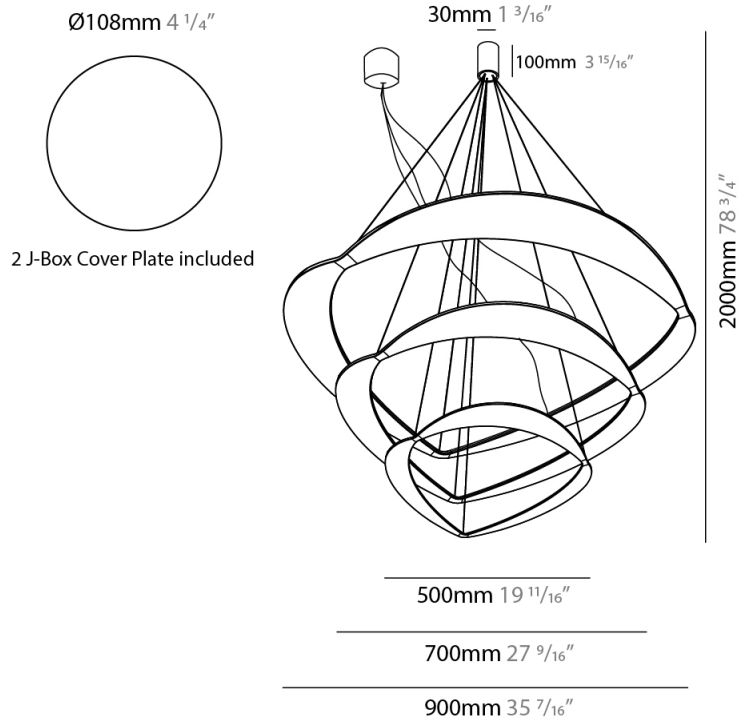

PROJECT	
TYPE	
SPECIFIER	
QUANTITY	
DATE	

DIADEMA 3 DECENTRATED BASE SUSPENSION

D41011-

base number   Finish
Options

1. To build a product code in our configurator select the specify button on the base model # product page
2. To build a manual product code on this datasheet choose from the options listed below in blue font and add the suffix to the base model #

GENERAL

Series: Diadema
Subseries: Diadema 3 Decentrated Base
Partner: Icone
Division: Design
Installation: Suspension
Product Type: Pendant
Mounting Location: Ceiling
Light Distribution: Indirect

PHYSICAL

Shape: Abstract
Diameter (mm): 900
Diameter (in): 35 7/16
Height (mm): 2000
Height (in): 78 3/4
Fixture Finish: WHI / WAM / GLF
Fixture Material: Aluminum

ELECTRICAL

Lamp Type: LED
Input Wattage (W): 3x33
Total Output Wattage (W): 84
Dimming: Non-Dimming / Phase Dimming (120Vac only) / 0-10V Dimming
Driver Included: Yes
Driver Location: Remote
Driver Type: Constant Current - Universal
Driver Class: Class 2
Input Voltage (V): 120 - 277
Constant Current (MA): 1400

LED

Color Temperature (°K): 3000
Nominal Lumen (lm): 16575
CRI: >90 CRI
Lamp Life (hrs): 50000

OPTICAL

RATINGS AND CERTIFICATIONS
Certified By: Certified for North American Standards
IP rating: IP20