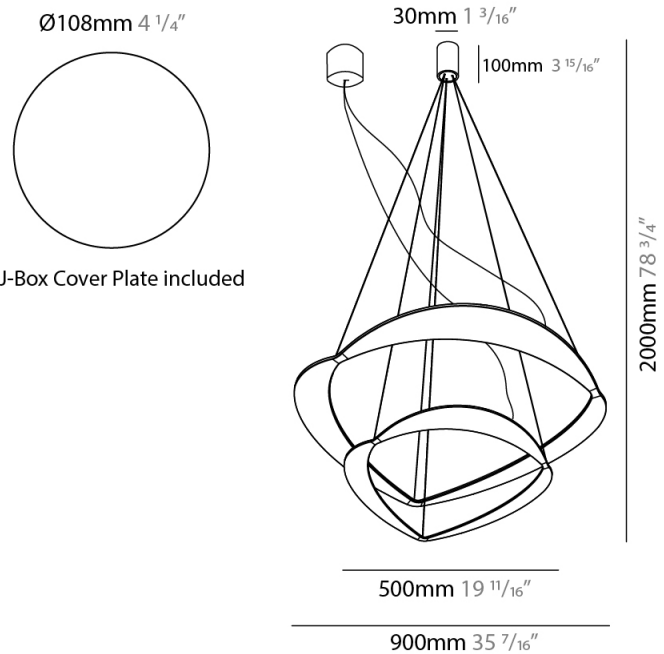

PROJECT	_____
TYPE	_____
SPECIFIER	_____
QUANTITY	_____
DATE	_____

DIADEMA 2 DECENTRATED BASE SUSPENSION

D41013-

base number   Finish
Options

1. To build a product code in our configurator select the specify button on the base model # product page
2. To build a manual product code on this datasheet choose from the options listed below in blue font and add the suffix to the base model #

GENERAL

Series: Diadema
Subseries: Diadema 2 Decentrated Base
Partner: Icone
Division: Design
Installation: Suspension
Product Type: Pendant
Mounting Location: Ceiling
Light Distribution: Indirect

PHYSICAL

Shape: Abstract
Diameter (mm): 900
Diameter (in): 35 7/16
Height (mm): 2000
Height (in): 78 3/4
Fixture Finish: WHI / WAM / GLF
Fixture Material: Aluminum

ELECTRICAL

Lamp Type: LED
Total Output Wattage (W): 135
Dimming: Electronic Low Voltage Dimming
Input Voltage (V): 120Vac Direct Line

LED

Color Temperature (°K): 3000
Nominal Lumen (lm): 11475
CRI: >90 CRI
Lamp Life (hrs): 50000

OPTICAL

RATINGS AND CERTIFICATIONS

Certified By: Certified for North American Standards
IP rating: IP20

2 J-Box Cover Plate included