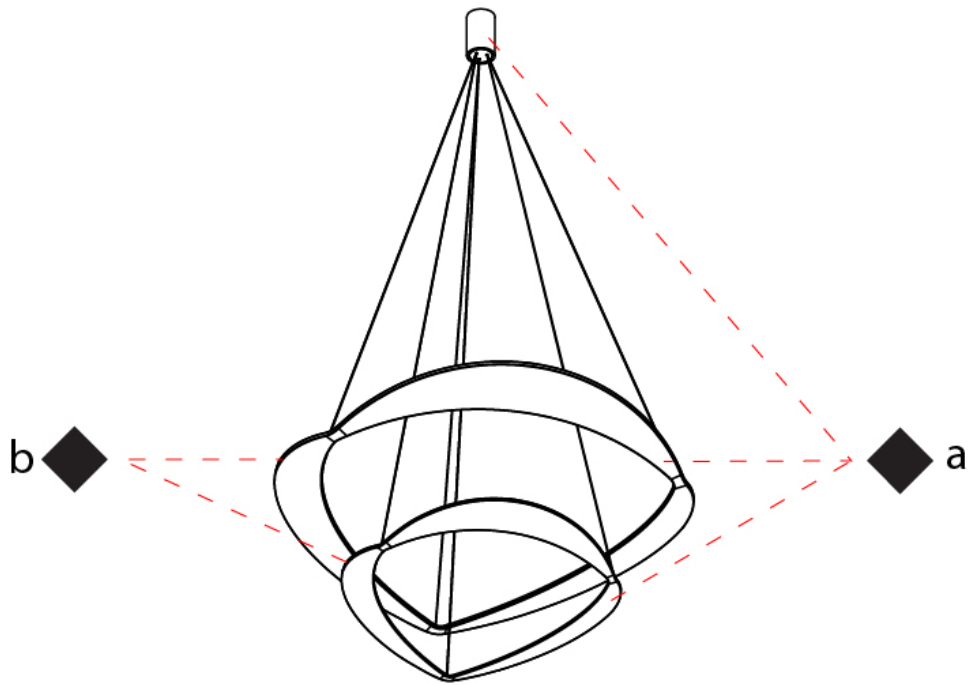

DIADEMA 2 SUSPENSION

D41014-

PROJECT	_____
TYPE	_____
SPECIFIER	_____
QUANTITY	_____
DATE	_____