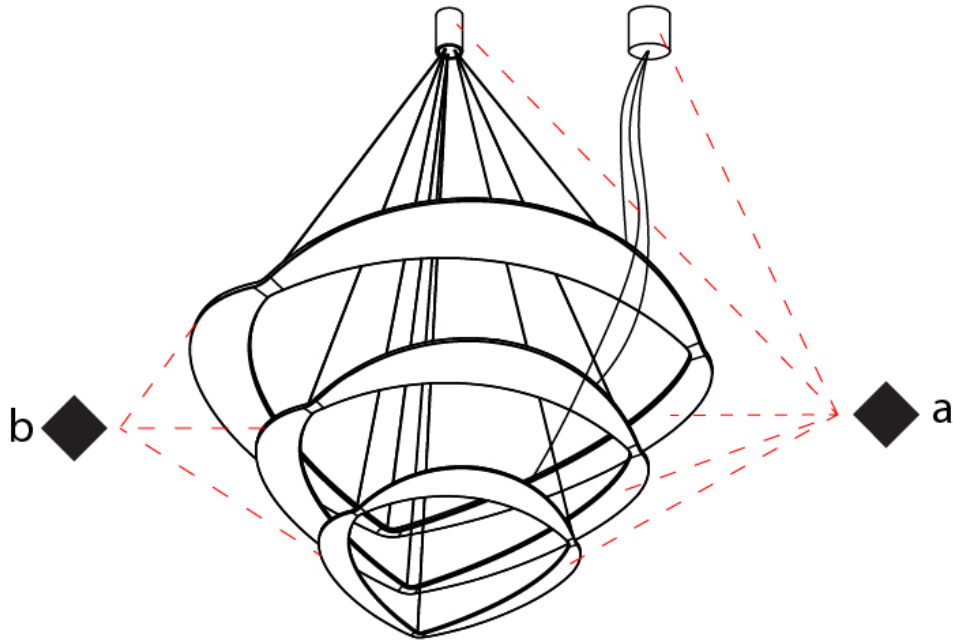

DIADEMA 3 DECENTRATED BASE SUSPENSION

D41011-

PROJECT	_____
TYPE	_____
SPECIFIER	_____
QUANTITY	_____
DATE	_____