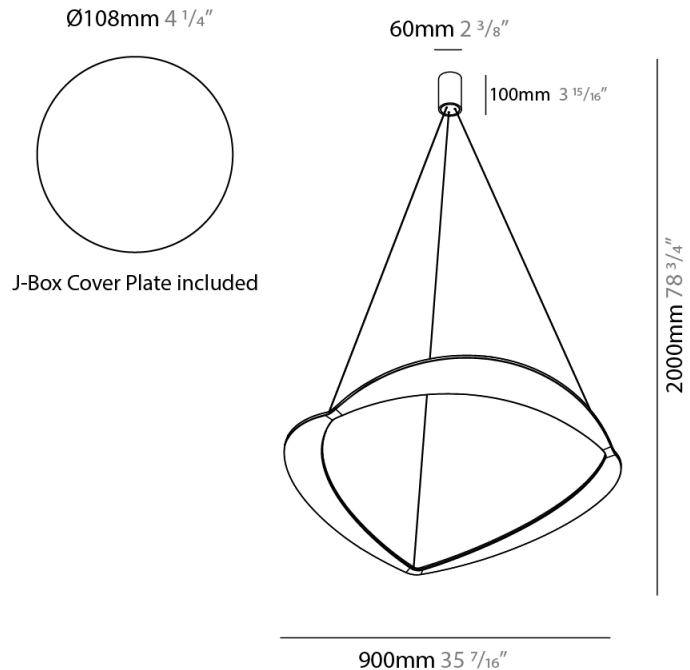

PROJECT	
TYPE	
SPECIFIER	
QUANTITY	
DATE	

DIADEMA 1 SUSPENSION

D41004-

base number   Finish
Options

1. To build a product code in our configurator select the specify button on the base model # product page
2. To build a manual product code on this datasheet choose from the options listed below in blue font and add the suffix to the base model #

GENERAL

Series: Diadema
Subseries: Diadema 1
Brand: Icone
Division: Design
Mounting Type: Suspension
Mounting Location: Ceiling
Subcategory: Pendant

PHYSICAL

Shape: Abstract
Diameter (mm): 900
Diameter (in): 35 7/16
Height (mm): 2000
Height (in): 78 3/4
Light Distribution: Indirect
Fixture Finish: WHI / WAM / GLF
Fixture Material: Aluminum

ELECTRICAL

Lamp Type: LED
Total Output Wattage (W): 90
Dimming: Electronic Low Voltage Dimming
Input Voltage (V): 120Vac Direct Line

LED

Number of LEDs: 3
Color Temperature (°K): 3000
Nominal Lumen (lm): 7650
CRI: >90 CRI
Lamp Life (hrs): 50000

OPTICAL

RATINGS AND CERTIFICATIONS

Certified By: Certified for North American Standards
IP rating: IP20