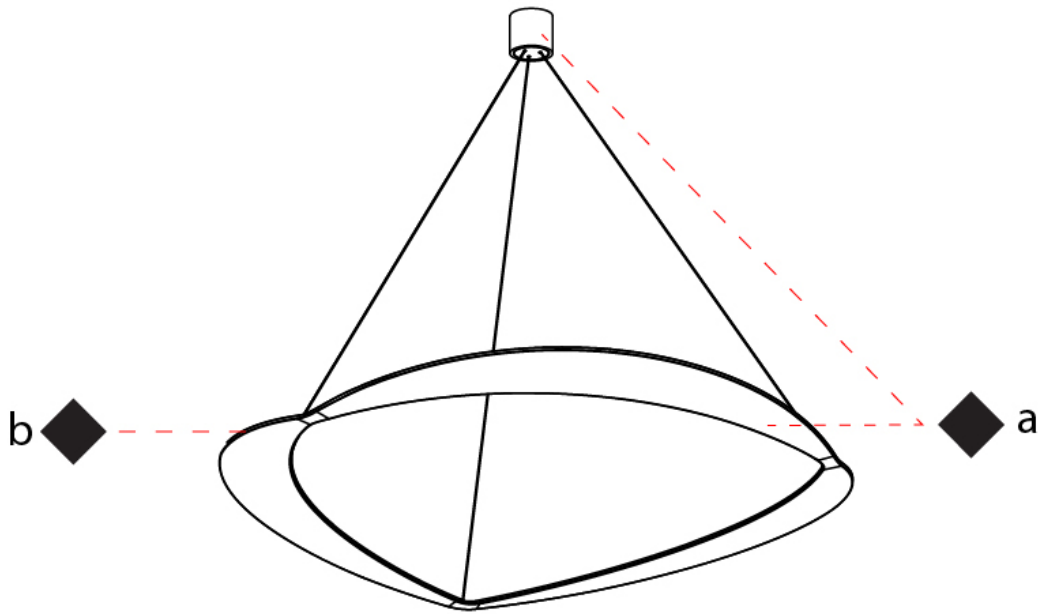

DIADEMA 1 SUSPENSION

D41004-

PROJECT	_____
TYPE	_____
SPECIFIER	_____
QUANTITY	_____
DATE	_____