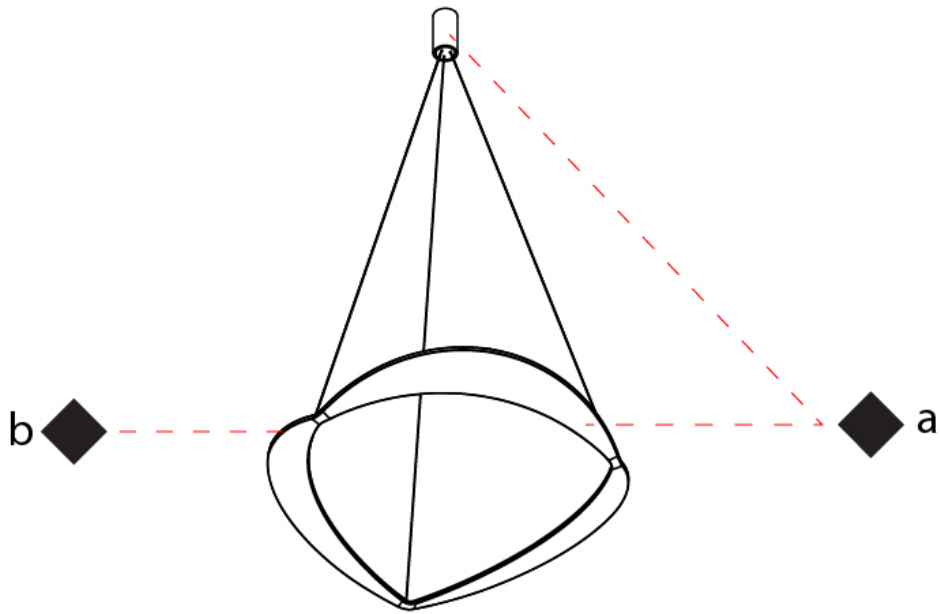

DIADEMA 1 SUSPENSION

D41008-

PROJECT	_____
TYPE	_____
SPECIFIER	_____
QUANTITY	_____
DATE	_____