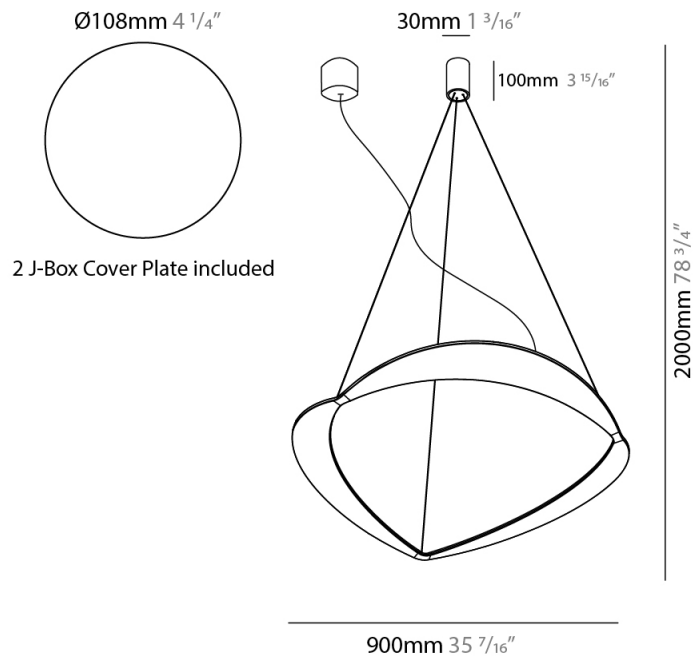

PROJECT
TYPE
SPECIFIER
QUANTITY
DATE

DIADEMA 1 DECENTRATED BASE SUSPENSION

D41005-

base number   Finish
Options

1. To build a product code in our configurator select the specify button on the base model # product page
2. To build a manual product code on this datasheet choose from the options listed below in blue font and add the suffix to the base model #

GENERAL

Series: Diadema
Subseries: Diadema 1 Decentrated Base
Brand: Icone
Division: Design
Mounting Type: Suspension
Mounting Location: Ceiling
Subcategory: Pendant

PHYSICAL

Shape: Abstract
Diameter (mm): 900
Diameter (in): 35 ⁷/₁₆
Height (mm): 2000
Height (in): 78 ³/₄
Light Distribution: Indirect
Fixture Finish: WHI / WAM / GLF
Fixture Material: Aluminum

ELECTRICAL

Lamp Type: LED
Total Output Wattage (W): 90
Dimming: Electronic Low Voltage Dimming
Input Voltage (V): 120Vac Direct Line

LED

Number of LEDs: 3
Color Temperature (°K): 3000
Nominal Lumen (lm): 7650
CRI: >90 CRI
Lamp Life (hrs): 50000

OPTICAL

RATINGS AND CERTIFICATIONS

Certified By: Certified for North American Standards
IP rating: IP20