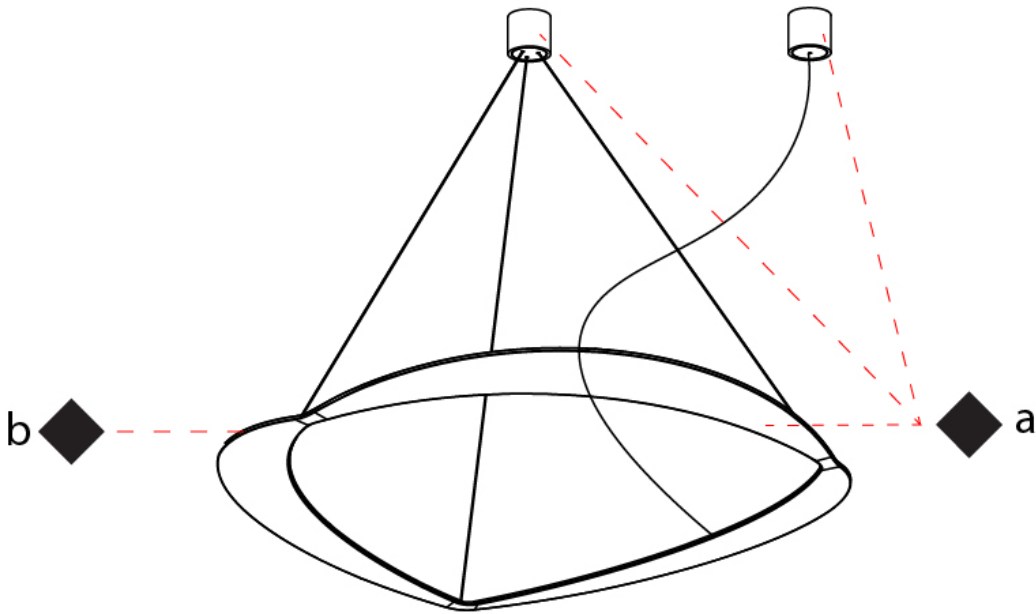

DIADEMA 1 DECENTRATED BASE SUSPENSION

D41005-

PROJECT

TYPE

SPECIFIER

QUANTITY

DATE