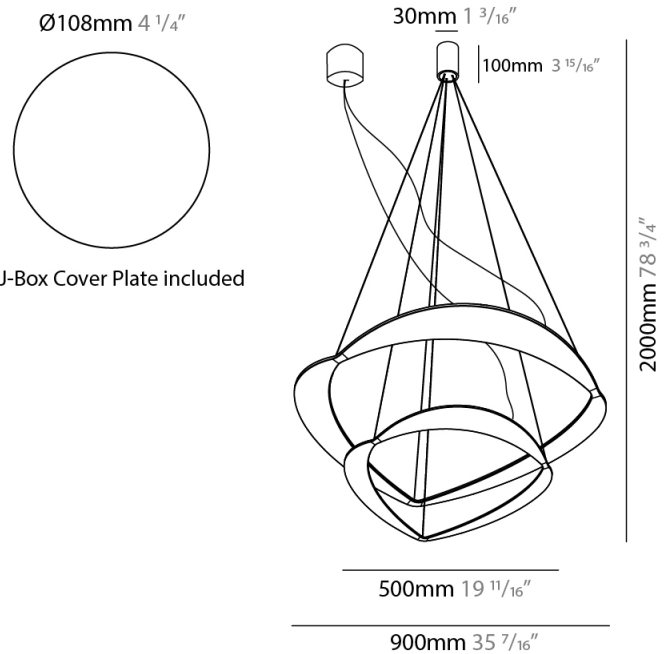

PROJECT	
TYPE	
SPECIFIER	
QUANTITY	
DATE	

DIADEMA 2 DECENTRATED BASE SUSPENSION

D41013-

base number Finish
Options

1. To build a product code in our configurator select the specify button on the base model # product page
2. To build a manual product code on this datasheet choose from the options listed below in blue font and add the suffix to the base model #

GENERAL

Series: Diadema
Subseries: Diadema 2 Decentrated Base
Brand: Icone
Division: Design
Mounting Type: Suspension
Mounting Location: Ceiling
Subcategory: Pendant

PHYSICAL

Shape: Abstract
Diameter (mm): 900
Diameter (in): 35 7/16
Height (mm): 2000
Height (in): 78 3/4
Light Distribution: Indirect
Fixture Finish: WHI / WAM / GLF
Fixture Material: Aluminum

ELECTRICAL

Lamp Type: LED
Total Output Wattage (W): 135
Dimming: Electronic Low Voltage Dimming
Input Voltage (V): 120Vac Direct Line

LED

Color Temperature (°K): 3000
Nominal Lumen (lm): 11475
CRI: >90 CRI
Lamp Life (hrs): 50000

OPTICAL

RATINGS AND CERTIFICATIONS

Certified By: Certified for North American Standards
IP rating: IP20

2 J-Box Cover Plate included