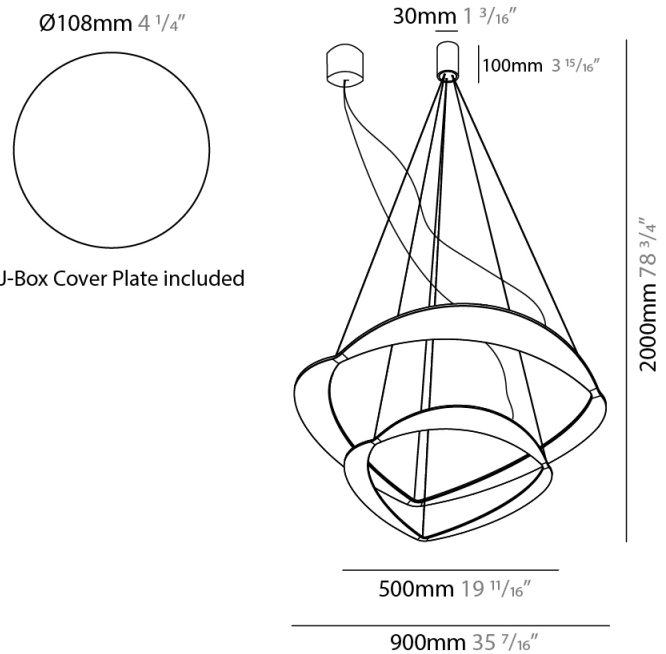

PROJECT	_____
TYPE	_____
SPECIFIER	_____
QUANTITY	_____
DATE	_____

DIADEMA 2 DECENTRATED BASE SUSPENSION

D41013-

base number   Finish
Options

1. To build a product code in our configurator select the specify button on the base model # product page
2. To build a manual product code on this datasheet choose from the options listed below in blue font and add the suffix to the base model #

GENERAL

Series: Diadema
Subseries: Diadema 2 Decentrated Base
Partner: Icone
Division: Design
Installation: Suspension
Product Type: Pendant
Mounting Location: Ceiling
Light Distribution: Indirect

PHYSICAL

Shape: Abstract
Diameter (mm): 900
Diameter (in): 35 7/16
Height (mm): 2000
Height (in): 78 3/4
Fixture Finish: WHI / WAM / GLF
Fixture Material: Aluminum

ELECTRICAL

Lamp Type: LED
Total Output Wattage (W): 135
Dimming: Electronic Low Voltage Dimming
Input Voltage (V): 120Vac Direct Line

LED

Color Temperature (°K): 3000
Nominal Lumen (lm): 11475
CRI: >90 CRI
Lamp Life (hrs): 50000

OPTICAL

RATINGS AND CERTIFICATIONS

Certified By: Certified for North American Standards
IP rating: IP20