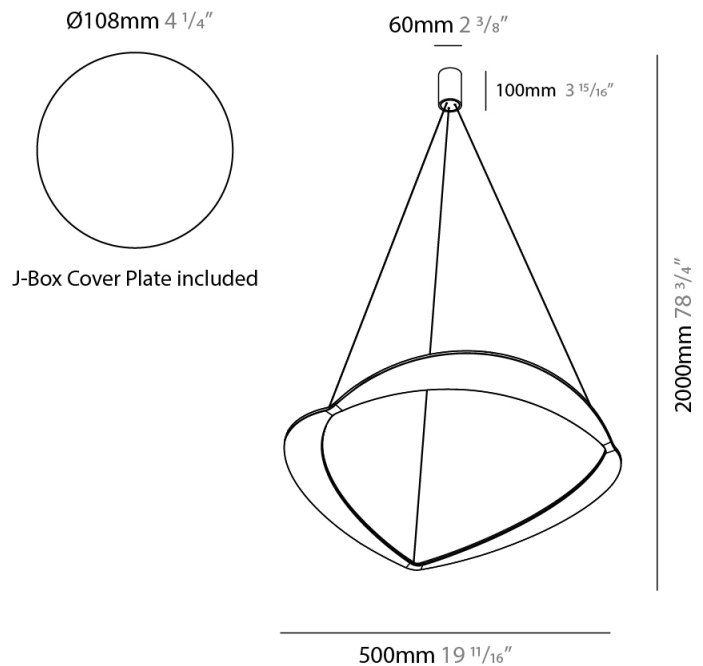

PROJECT	_____
TYPE	_____
SPECIFIER	_____
QUANTITY	_____
DATE	_____

DIADEMA 1 SUSPENSION

D41008-

base number   Finish
Options

1. To build a product code in our configurator select the specify button on the base model # product page
2. To build a manual product code on this datasheet choose from the options listed below in blue font and add the suffix to the base model #

GENERAL

Series: Diadema
Subseries: Diadema 1
Partner: Icone
Division: Design
Installation: Suspension
Product Type: Pendant
Mounting Location: Ceiling
Light Distribution: Indirect

PHYSICAL

Shape: Abstract
Diameter (mm): 500
Diameter (in): 19 11/16
Height (mm): 2000
Height (in): 78 3/4
Fixture Finish: WHI / WAM / GLF
Fixture Material: Aluminum

ELECTRICAL

Lamp Type: LED
Total Output Wattage (W): 45
Dimming: Electronic Low Voltage Dimming
Input Voltage (V): 120Vac Direct Line

LED

Number of LEDs: 3
Color Temperature (°K): 3000
Nominal Lumen (lm): 3825
CRI: >90 CRI
Lamp Life (hrs): 50000

OPTICAL

RATINGS AND CERTIFICATIONS

Certified By: Certified for North American Standards
IP rating: IP20