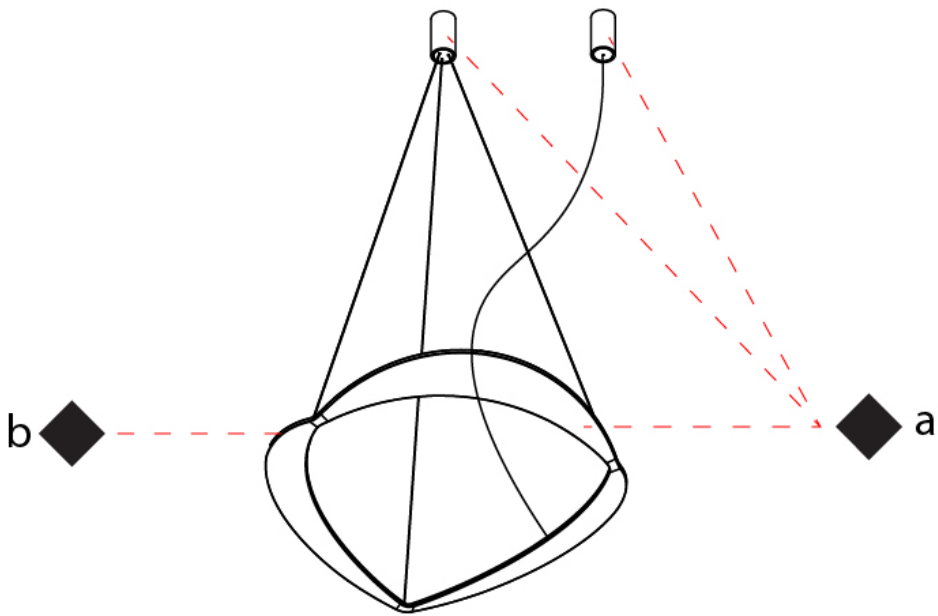

DIADEMA 1 DECENTRATED BASE SUSPENSION

D41009-

PROJECT	_____
TYPE	_____
SPECIFIER	_____
QUANTITY	_____
DATE	_____

D