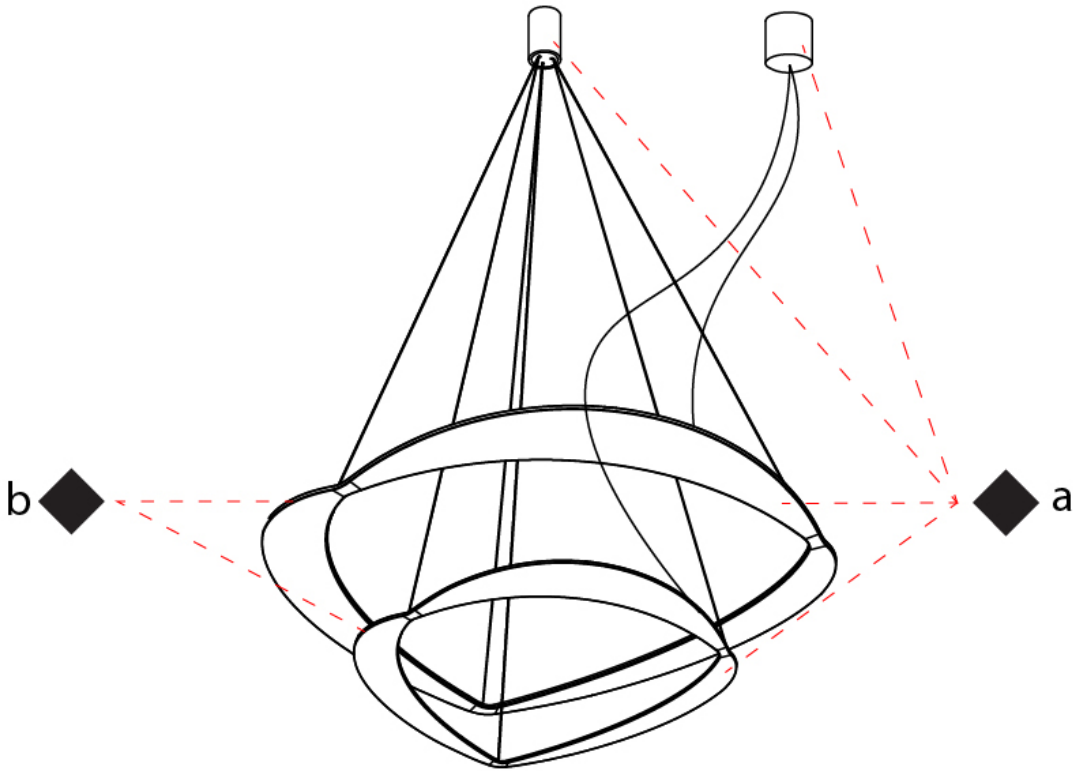

DIADEMA 2 DECENTRATED BASE SUSPENSION

D41013-

PROJECT	_____
TYPE	_____
SPECIFIER	_____
QUANTITY	_____
DATE	_____