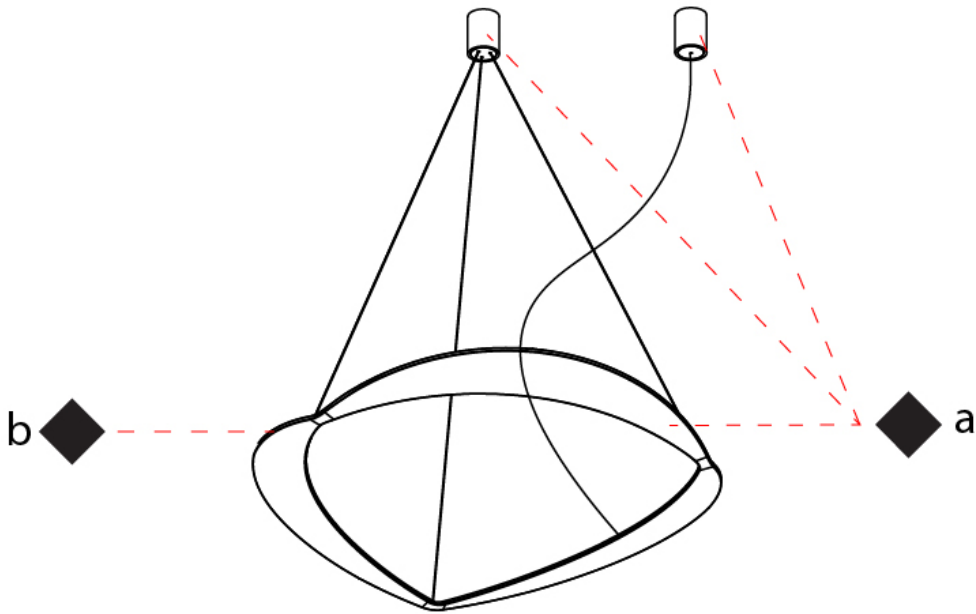

DIADEMA 1 DECENTRATED BASE SUSPENSION

D41007-

PROJECT

TYPE

SPECIFIER

QUANTITY

DATE

D