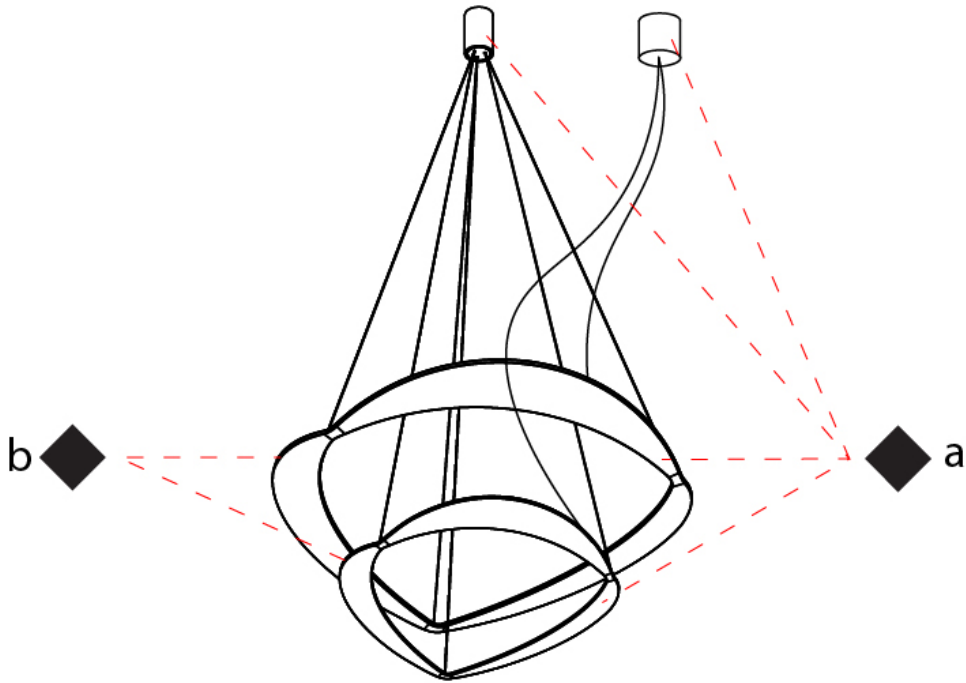

DIADEMA 2 DECENTRATED BASE SUSPENSION

D41015-

PROJECT

TYPE

SPECIFIER

QUANTITY

DATE