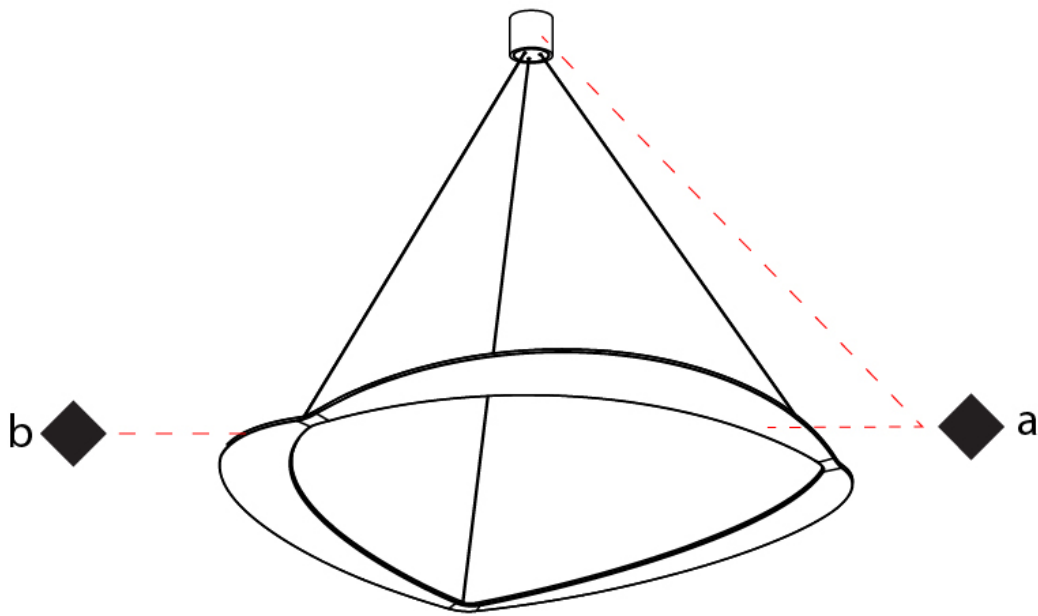

DIADEMA 1 SUSPENSION

D41004-

PROJECT	_____
TYPE	_____
SPECIFIER	_____
QUANTITY	_____
DATE	_____