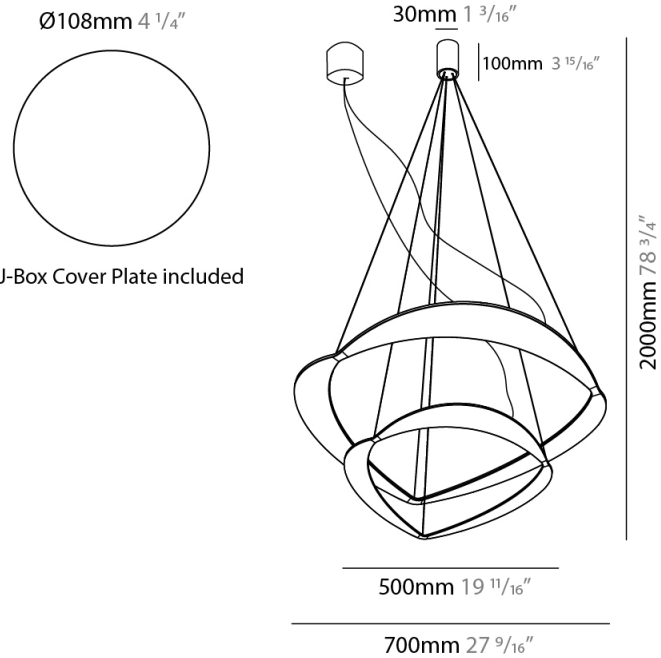

PROJECT	
TYPE	
SPECIFIER	
QUANTITY	
DATE	

DIADEMA 2 DECENTRATED BASE SUSPENSION

D41015-

base number Finish
Options

1. To build a product code in our configurator select the specify button on the base model # product page
2. To build a manual product code on this datasheet choose from the options listed below in blue font and add the suffix to the base model #

GENERAL

Series: Diadema
Subseries: Diadema 2 Decentrated Base
Partner: Icone
Division: Design
Installation: Suspension
Product Type: Pendant
Mounting Location: Ceiling
Light Distribution: Indirect

PHYSICAL

Shape: Abstract
Diameter (mm): 700
Diameter (in): 27 ⁹/₁₆
Height (mm): 2000
Height (in): 78 ³/₄
Fixture Finish: WHI / WAM / GLF
Fixture Material: Aluminum

ELECTRICAL

Lamp Type: LED
Total Output Wattage (W): 105
Dimming: Electronic Low Voltage Dimming
Input Voltage (V): 120Vac Direct Line

LED

Color Temperature (°K): 3000
Nominal Lumen (lm): 8925
CRI: >90 CRI
Lamp Life (hrs): 50000

OPTICAL

RATINGS AND CERTIFICATIONS

Certified By: Certified for North American Standards
IP rating: IP20