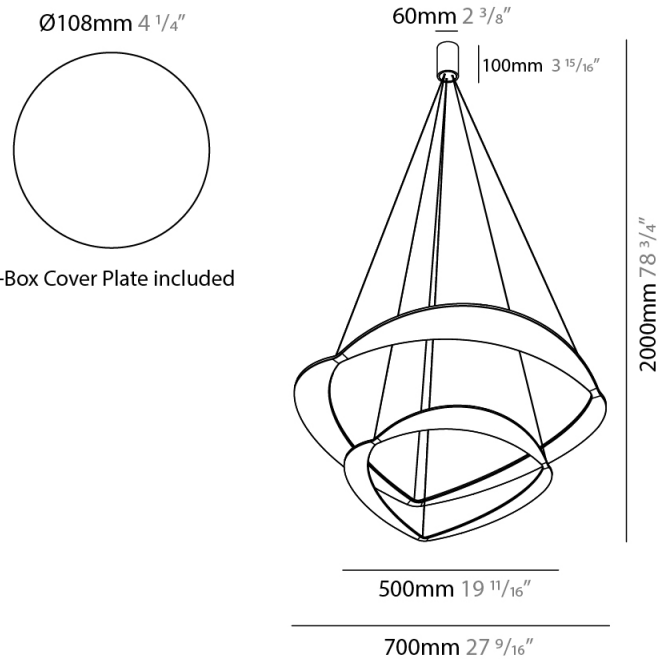

PROJECT	_____
TYPE	_____
SPECIFIER	_____
QUANTITY	_____
DATE	_____

DIADEMA 2 SUSPENSION

D41014-

base number   Finish
Options

1. To build a product code in our configurator select the specify button on the base model # product page
2. To build a manual product code on this datasheet choose from the options listed below in blue font and add the suffix to the base model #

GENERAL

Series: Diadema
Subseries: Diadema 2
Brand: Icone
Division: Design
Mounting Type: Suspension
Mounting Location: Ceiling
Subcategory: Pendant

PHYSICAL

Shape: Abstract
Diameter (mm): 700
Diameter (in): 27 ⁹/₁₆
Height (mm): 2000
Height (in): 78 ³/₄
Light Distribution: Indirect
Fixture Finish: WHI / WAM / GLF
Fixture Material: Aluminum

ELECTRICAL

Lamp Type: LED
Total Output Wattage (W): 105
Dimming: Electronic Low Voltage Dimming
Input Voltage (V): 120Vac Direct Line

LED

Color Temperature (°K): 3000
Nominal Lumen (lm): 8925
CRI: >90 CRI
Lamp Life (hrs): 50000

OPTICAL

RATINGS AND CERTIFICATIONS

Certified By: Certified for North American Standards
IP rating: IP20