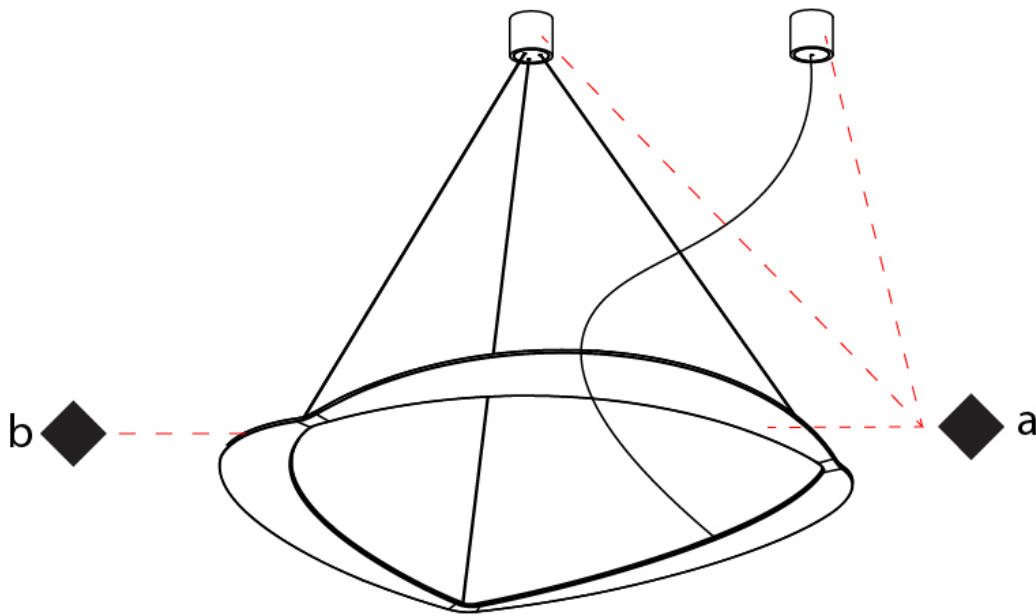

PROJECT	_____
TYPE	_____
SPECIFIER	_____
QUANTITY	_____
DATE	_____

DIADEMA 1 DECENTRATED BASE SUSPENSION

D41005-

D