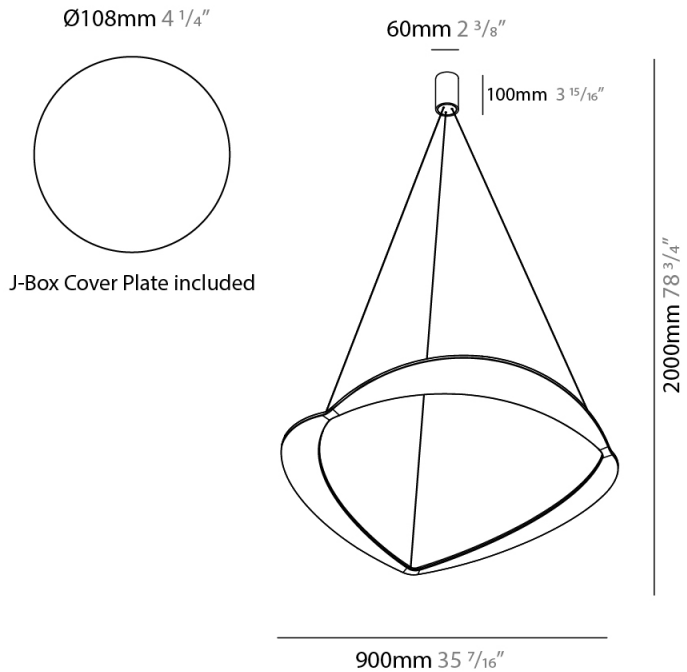

PROJECT	_____
TYPE	_____
SPECIFIER	_____
QUANTITY	_____
DATE	_____

DIADEMA 1 SUSPENSION

D41004-

base number   Finish
Options

1. To build a product code in our configurator select the specify button on the base model # product page
2. To build a manual product code on this datasheet choose from the options listed below in blue font and add the suffix to the base model #

GENERAL

Series: Diadema
Subseries: Diadema 1
Brand: Icone
Division: Design
Mounting Type: Suspension
Mounting Location: Ceiling
Subcategory: Pendant

PHYSICAL

Shape: Abstract
Diameter (mm): 900
Diameter (in): 35 7/16
Height (mm): 2000
Height (in): 78 3/4
Light Distribution: Indirect
Fixture Finish: WHI / WAM / GLF
Fixture Material: Aluminum

ELECTRICAL

Lamp Type: LED
Total Output Wattage (W): 90
Dimming: Electronic Low Voltage Dimming
Input Voltage (V): 120Vac Direct Line

LED

Number of LEDs: 3
Color Temperature (°K): 3000
Nominal Lumen (lm): 7650
CRI: >90 CRI
Lamp Life (hrs): 50000

OPTICAL

RATINGS AND CERTIFICATIONS

Certified By: Certified for North American Standards
IP rating: IP20