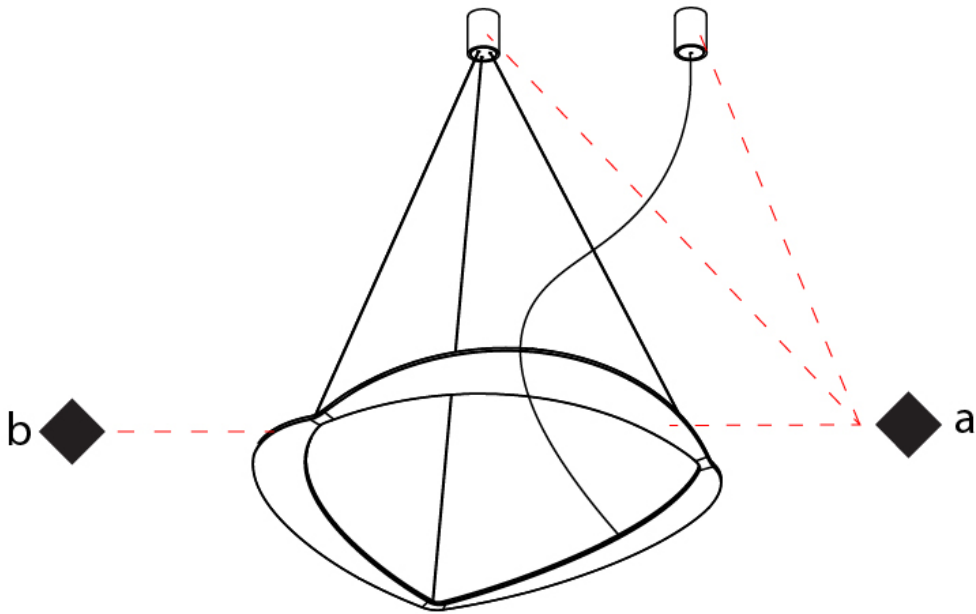

PROJECT
TYPE
SPECIFIER
QUANTITY
DATE

DIADEMA 1 DECENTRATED BASE SUSPENSION

D41007-

D