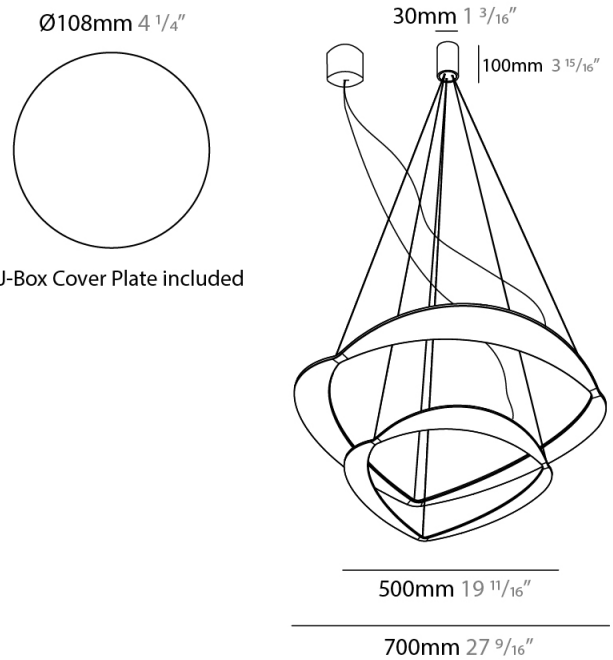

PROJECT	
TYPE	
SPECIFIER	
QUANTITY	
DATE	

DIADEMA 2 DECENTRATED BASE SUSPENSION

D41015-

base number   Finish
Options

1. To build a product code in our configurator select the specify button on the base model # product page
2. To build a manual product code on this datasheet choose from the options listed below in blue font and add the suffix to the base model #

GENERAL

Series: Diadema
Subseries: Diadema 2 Decentrated Base
Brand: Icone
Division: Design
Mounting Type: Suspension
Mounting Location: Ceiling
Subcategory: Pendant

PHYSICAL

Shape: Abstract
Diameter (mm): 700
Diameter (in): 27 ⁹/₁₆
Height (mm): 2000
Height (in): 78 ³/₄
Light Distribution: Indirect
Fixture Finish: WHI / WAM / GLF
Fixture Material: Aluminum

ELECTRICAL

Lamp Type: LED
Total Output Wattage (W): 105
Dimming: Electronic Low Voltage Dimming
Input Voltage (V): 120Vac Direct Line

LED

Color Temperature (°K): 3000
Nominal Lumen (lm): 8925
CRI: >90 CRI
Lamp Life (hrs): 50000

OPTICAL

RATINGS AND CERTIFICATIONS

Certified By: Certified for North American Standards
IP rating: IP20