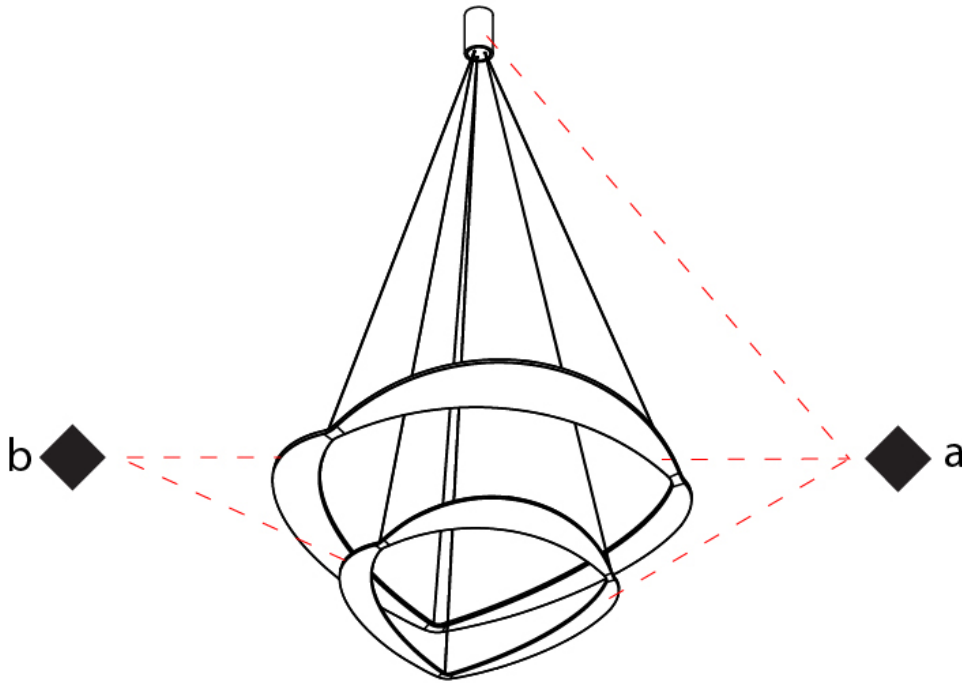

DIADEMA 2 SUSPENSION

D41014-

PROJECT _____

TYPE _____

SPECIFIER _____

QUANTITY _____

DATE _____