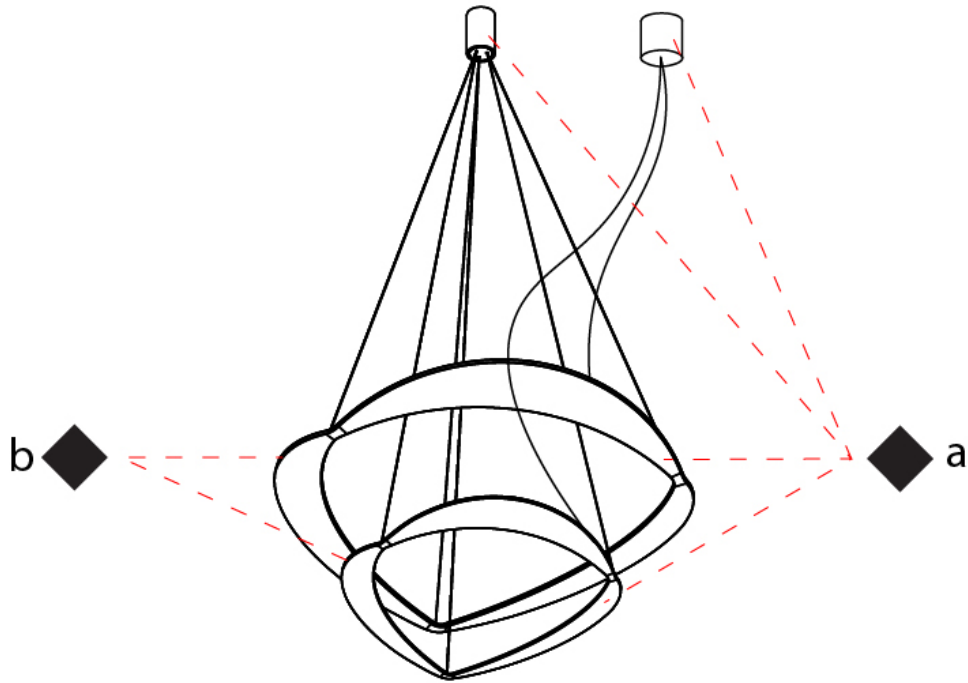

DIADEMA 2 DECENTRATED BASE SUSPENSION

D41015-

PROJECT	_____
TYPE	_____
SPECIFIER	_____
QUANTITY	_____
DATE	_____