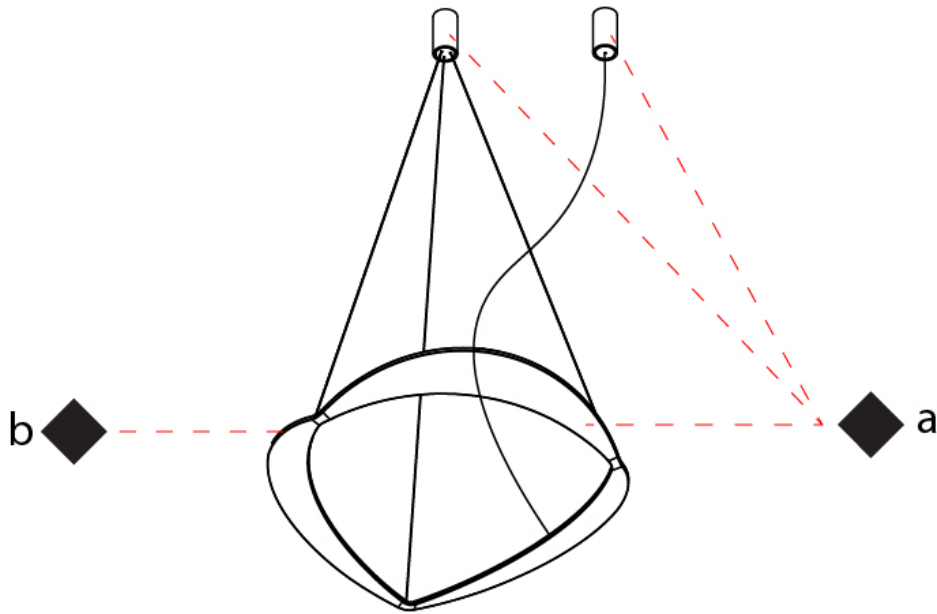

DIADEMA 1 DECENTRATED BASE SUSPENSION

D41009-

D