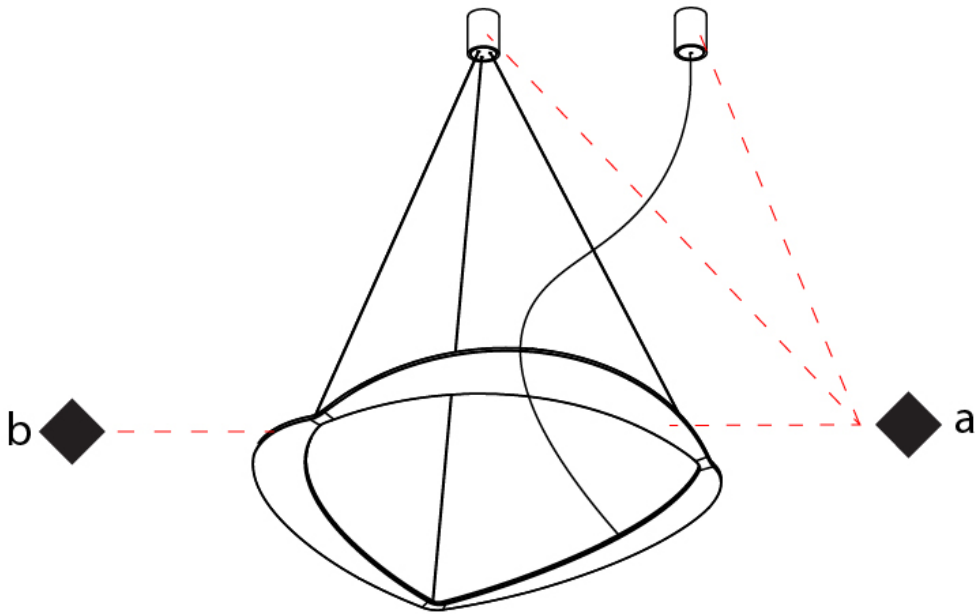

PROJECT	_____
TYPE	_____
SPECIFIER	_____
QUANTITY	_____
DATE	_____

DIADEMA 1 DECENTRATED BASE SUSPENSION

D41007-

D