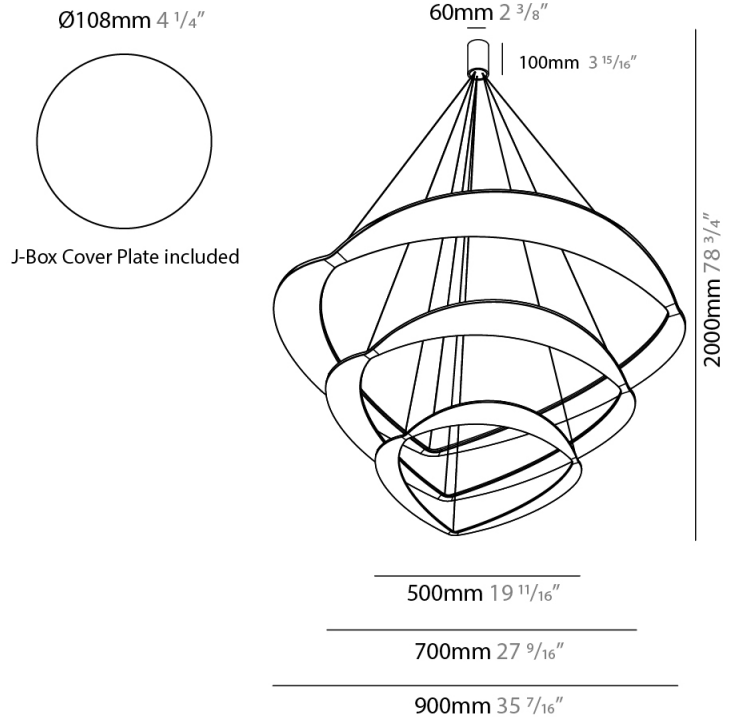

PROJECT	
TYPE	
SPECIFIER	
QUANTITY	
DATE	

DIADEMA 3 SUSPENSION

D41010-

base number   Finish
Options

1. To build a product code in our configurator select the specify button on the base model # product page
2. To build a manual product code on this datasheet choose from the options listed below in blue font and add the suffix to the base model #

GENERAL

Series: Diadema
Subseries: Diadema 3
Brand: Icone
Division: Design
Mounting Type: Suspension
Mounting Location: Ceiling
Subcategory: Pendant

PHYSICAL

Shape: Abstract
Diameter (mm): 900
Diameter (in): 35 7/16
Height (mm): 2000
Height (in): 78 3/4
Light Distribution: Indirect
Fixture Finish: WHI / WAM / GLF
Fixture Material: Aluminum

ELECTRICAL

Lamp Type: LED
Total Output Wattage (W): 195
Dimming: Electronic Low Voltage Dimming
Input Voltage (V): 120Vac Direct Line

LED

Color Temperature (°K): 3000
Nominal Lumen (lm): 16575
CRI: >90 CRI
Lamp Life (hrs): 50000

OPTICAL

RATINGS AND CERTIFICATIONS

Certified By: Certified for North American Standards
IP rating: IP20