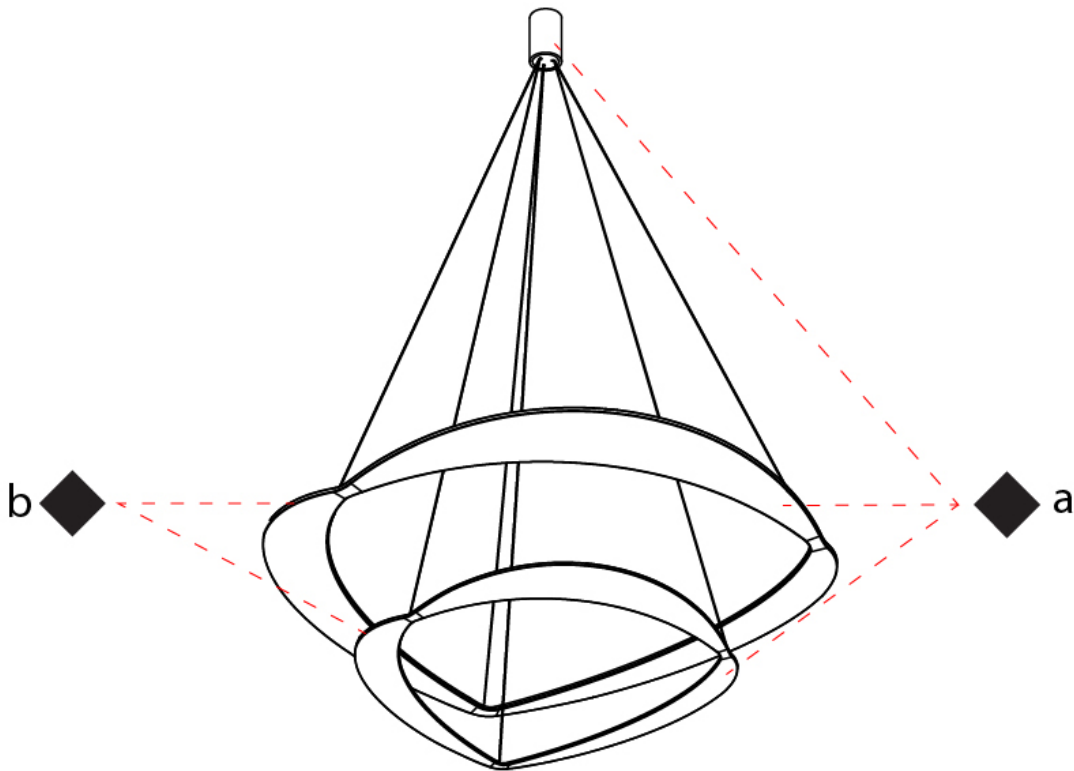

DIADEMA 2 SUSPENSION

D41012-

PROJECT	_____
TYPE	_____
SPECIFIER	_____
QUANTITY	_____
DATE	_____