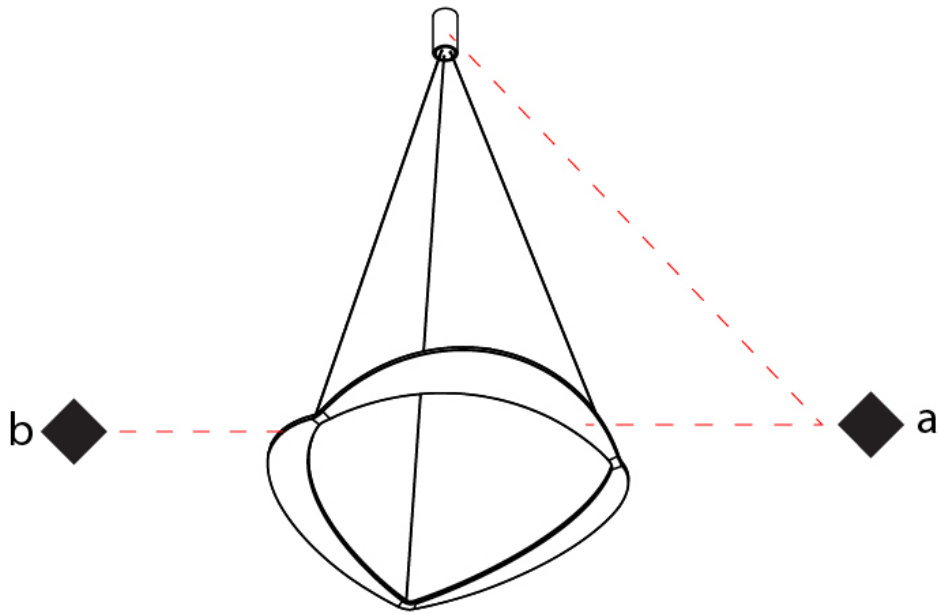

DIADEMA 1 SUSPENSION

D41008-

PROJECT

TYPE

SPECIFIER

QUANTITY

DATE

D