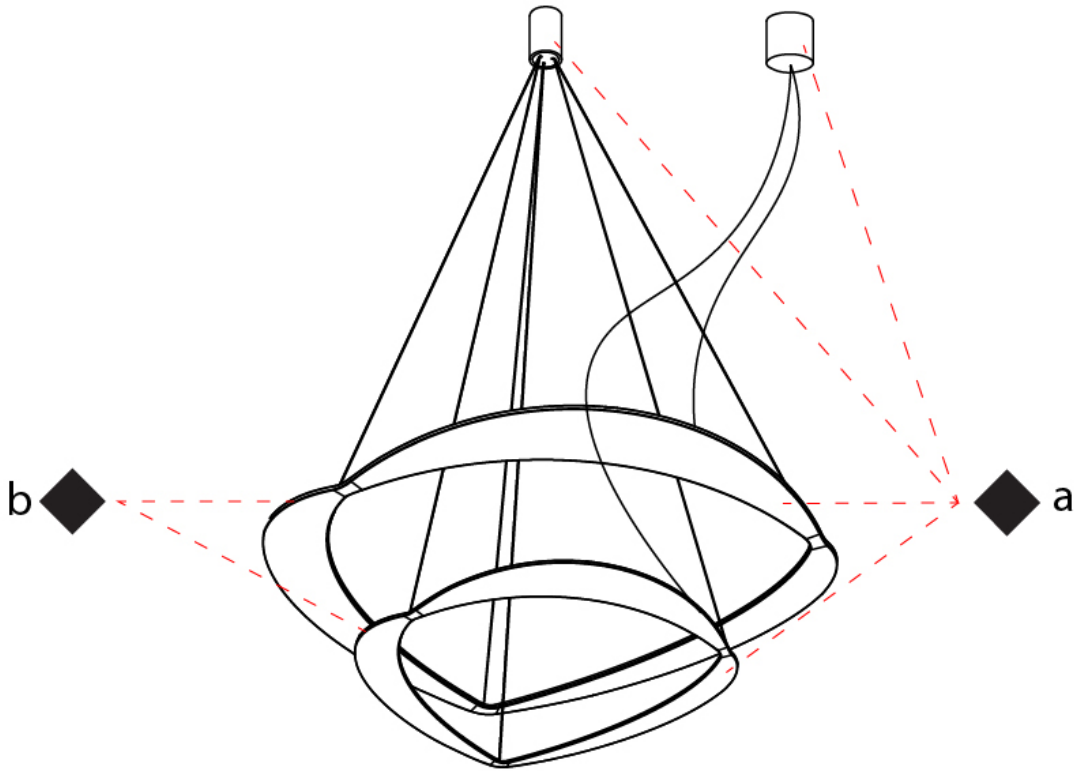

DIADEMA 2 DECENTRATED BASE SUSPENSION

D41013-

PROJECT _____

TYPE _____

SPECIFIER _____

QUANTITY _____

DATE _____

D