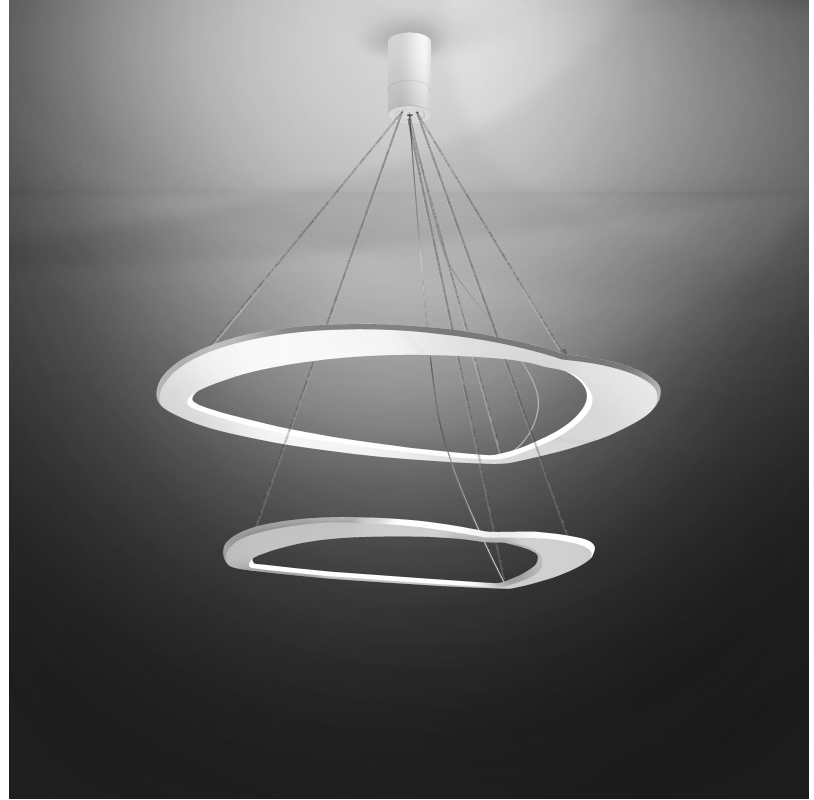

PROJECT	
TYPE	
SPECIFIER	
QUANTITY	
DATE	

DIADEMA 2 SUSPENSION

D41014-

base number   Finish
Options

1. To build a product code in our configurator select the specify button on the base model # product page
2. To build a manual product code on this datasheet choose from the options listed below in blue font and add the suffix to the base model #

GENERAL

Series: Diadema
Subseries: Diadema 2
Brand: Icone
Division: Design
Mounting Type: Suspension
Mounting Location: Ceiling
Subcategory: Pendant

PHYSICAL

Shape: Abstract
Diameter (mm): 700
Diameter (in): 27 ⁹/₁₆
Height (mm): 2000
Height (in): 78 ³/₄
Light Distribution: Indirect
Fixture Finish: WHI / WAM / GLF
Fixture Material: Aluminum

ELECTRICAL

Lamp Type: LED
Total Output Wattage (W): 105
Dimming: Electronic Low Voltage Dimming
Input Voltage (V): 120Vac Direct Line

LED

Color Temperature (°K): 3000
Nominal Lumen (lm): 8925
CRI: >90 CRI
Lamp Life (hrs): 50000

OPTICAL

RATINGS AND CERTIFICATIONS

Certified By: Certified for North American Standards
IP rating: IP20