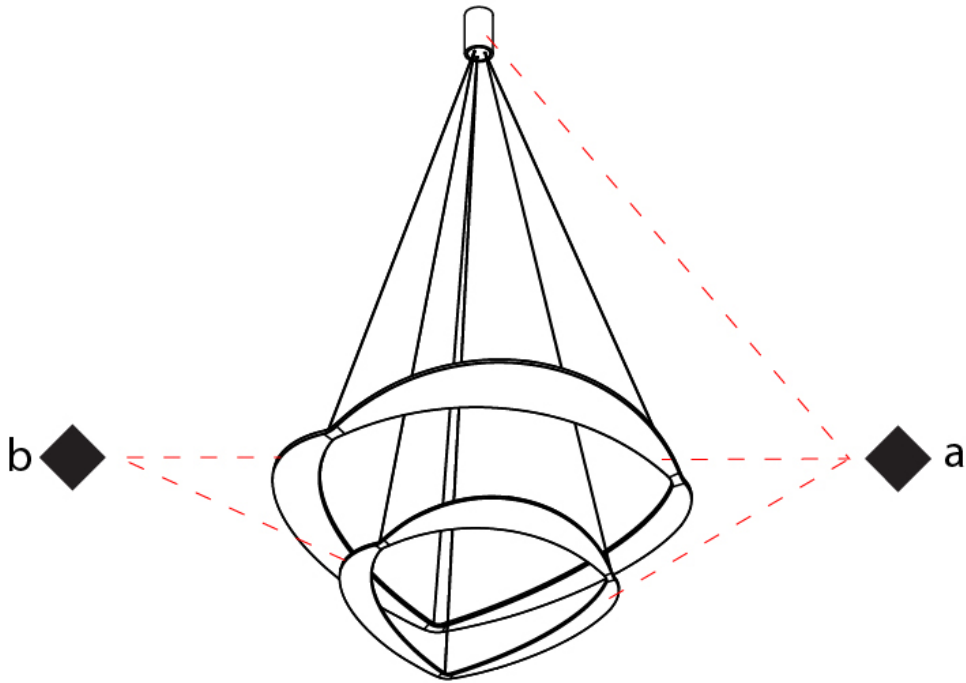

DIADEMA 2 SUSPENSION

D41014-

PROJECT

TYPE

SPECIFIER

QUANTITY

DATE