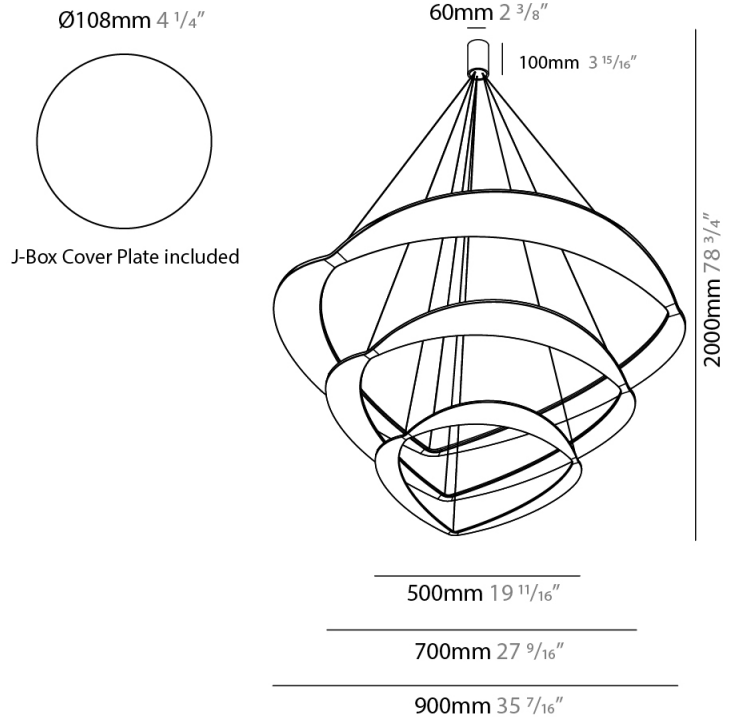

PROJECT	_____
TYPE	_____
SPECIFIER	_____
QUANTITY	_____
DATE	_____

DIADEMA 3 SUSPENSION

D41010-

base number   Finish
Options

1. To build a product code in our configurator select the specify button on the base model # product page
2. To build a manual product code on this datasheet choose from the options listed below in blue font and add the suffix to the base model #

GENERAL

Series: Diadema
Subseries: Diadema 3
Brand: Icone
Division: Design
Mounting Type: Suspension
Mounting Location: Ceiling
Subcategory: Pendant

PHYSICAL

Shape: Abstract
Diameter (mm): 900
Diameter (in): 35 ⁷/₁₆
Height (mm): 2000
Height (in): 78 ³/₄
Light Distribution: Indirect
Fixture Finish: WHI / WAM / GLF
Fixture Material: Aluminum

ELECTRICAL

Lamp Type: LED
Total Output Wattage (W): 195
Dimming: Electronic Low Voltage Dimming
Input Voltage (V): 120Vac Direct Line

LED

Color Temperature (°K): 3000
Nominal Lumen (lm): 16575
CRI: >90 CRI
Lamp Life (hrs): 50000

OPTICAL

RATINGS AND CERTIFICATIONS

Certified By: Certified for North American Standards
IP rating: IP20