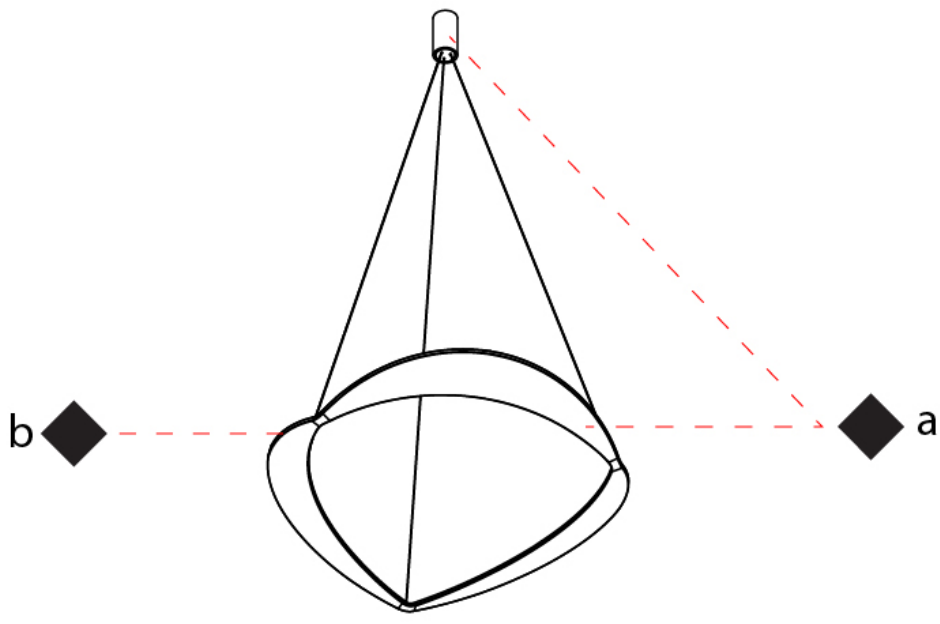

DIADEMA 1 SUSPENSION

D41008-

PROJECT	_____
TYPE	_____
SPECIFIER	_____
QUANTITY	_____
DATE	_____