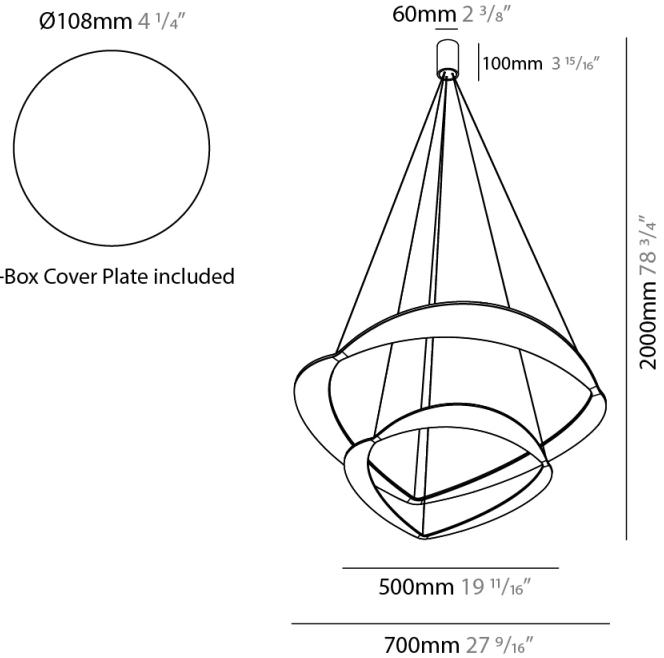

PROJECT	
TYPE	
SPECIFIER	
QUANTITY	
DATE	

DIADEMA 2 SUSPENSION

D41014-

base number Finish
Options

1. To build a product code in our configurator select the specify button on the base model # product page
2. To build a manual product code on this datasheet choose from the options listed below in blue font and add the suffix to the base model #

GENERAL

Series: Diadema
Subseries: Diadema 2
Brand: Icone
Division: Design
Mounting Type: Suspension
Mounting Location: Ceiling
Subcategory: Pendant

PHYSICAL

Shape: Abstract
Diameter (mm): 700
Diameter (in): 27 ⁹/₁₆
Height (mm): 2000
Height (in): 78 ³/₄
Light Distribution: Indirect
Fixture Finish: WHI / WAM / GLF
Fixture Material: Aluminum

ELECTRICAL

Lamp Type: LED
Total Output Wattage (W): 105
Dimming: Electronic Low Voltage Dimming
Input Voltage (V): 120Vac Direct Line

LED

Color Temperature (°K): 3000
Nominal Lumen (lm): 8925
CRI: >90 CRI
Lamp Life (hrs): 50000

OPTICAL

RATINGS AND CERTIFICATIONS

Certified By: Certified for North American Standards
IP rating: IP20