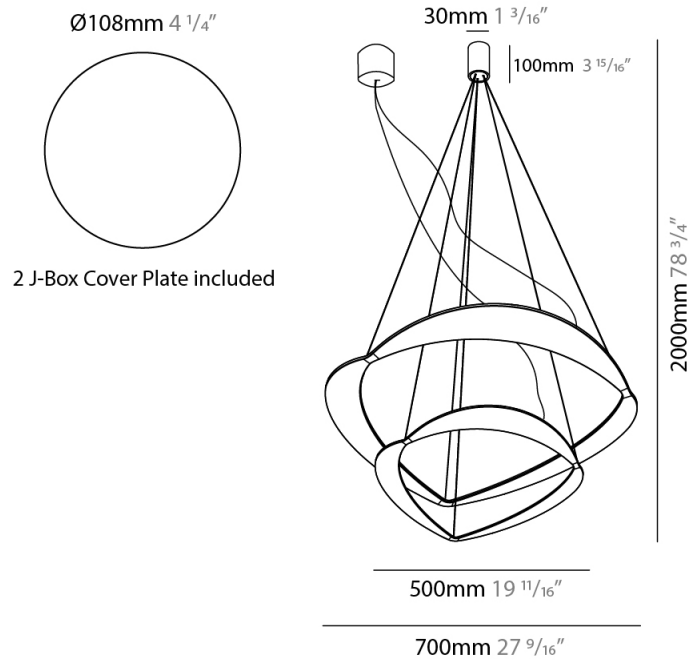

PROJECT	
TYPE	
SPECIFIER	
QUANTITY	
DATE	

DIADEMA 2 DECENTRATED BASE SUSPENSION

D41015-

base number   Finish
Options

1. To build a product code in our configurator select the specify button on the base model # product page
2. To build a manual product code on this datasheet choose from the options listed below in blue font and add the suffix to the base model #

GENERAL

Series: Diadema
Subseries: Diadema 2 Decentrated Base
Brand: Icone
Division: Design
Mounting Type: Suspension
Mounting Location: Ceiling
Subcategory: Pendant

PHYSICAL

Shape: Abstract
Diameter (mm): 700
Diameter (in): 27 ⁹/₁₆
Height (mm): 2000
Height (in): 78 ³/₄
Light Distribution: Indirect
Fixture Finish: WHI / WAM / GLF
Fixture Material: Aluminum

ELECTRICAL

Lamp Type: LED
Total Output Wattage (W): 105
Dimming: Electronic Low Voltage Dimming
Input Voltage (V): 120Vac Direct Line

LED

Color Temperature (°K): 3000
Nominal Lumen (lm): 8925
CRI: >90 CRI
Lamp Life (hrs): 50000

OPTICAL

RATINGS AND CERTIFICATIONS

Certified By: Certified for North American Standards
IP rating: IP20