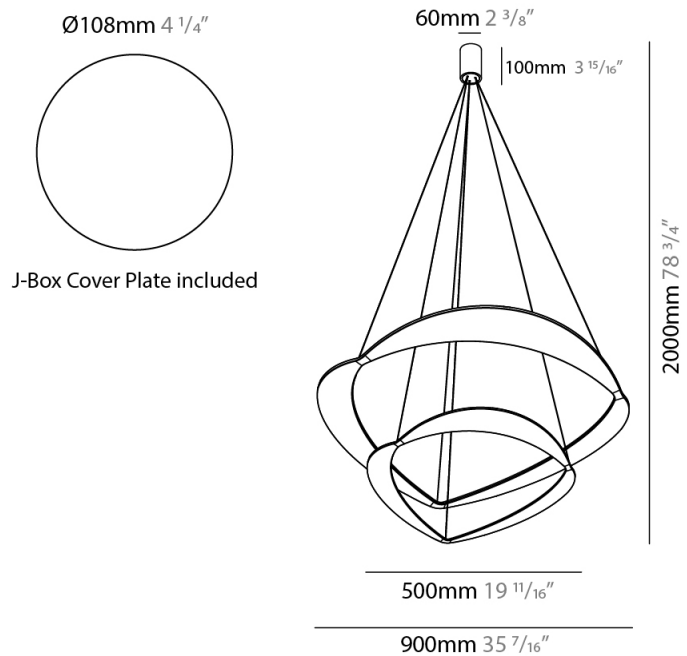

PROJECT	_____
TYPE	_____
SPECIFIER	_____
QUANTITY	_____
DATE	_____

DIADEMA 2 SUSPENSION

D41012-

base number   Finish
Options

1. To build a product code in our configurator select the specify button on the base model # product page
2. To build a manual product code on this datasheet choose from the options listed below in blue font and add the suffix to the base model #

GENERAL

Series: Diadema
Subseries: Diadema 2
Brand: Icone
Division: Design
Mounting Type: Suspension
Mounting Location: Ceiling
Subcategory: Pendant

PHYSICAL

Shape: Abstract
Diameter (mm): 900
Diameter (in): 35 ⁷/₁₆
Height (mm): 2000
Height (in): 78 ³/₄
Light Distribution: Indirect
Fixture Finish: WHI / WAM / GLF
Fixture Material: Aluminum

ELECTRICAL

Lamp Type: LED
Total Output Wattage (W): 135
Dimming: Electronic Low Voltage Dimming
Input Voltage (V): 120Vac Direct Line

LED

Color Temperature (°K): 3000
Nominal Lumen (lm): 11475
CRI: >90 CRI
Lamp Life (hrs): 50000

OPTICAL

RATINGS AND CERTIFICATIONS

Certified By: Certified for North American Standards
IP rating: IP20