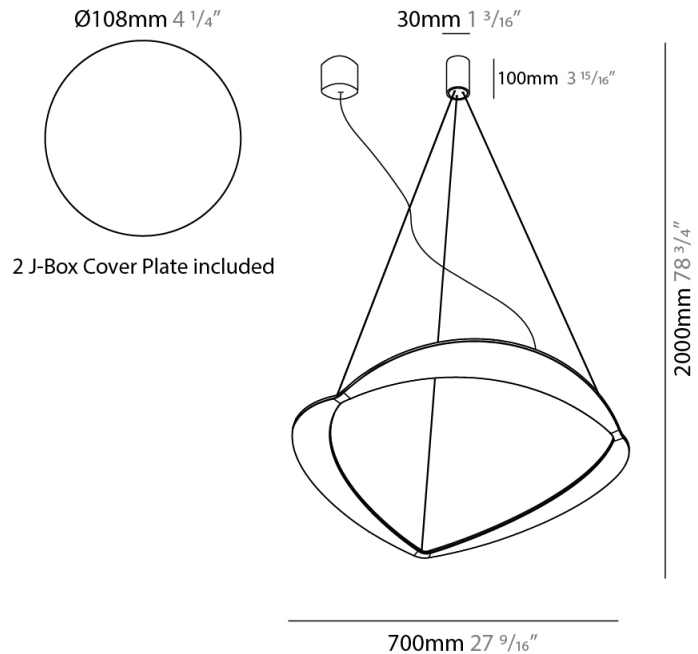

PROJECT	_____
TYPE	_____
SPECIFIER	_____
QUANTITY	_____
DATE	_____

DIADEMA 1 DECENTRATED BASE SUSPENSION

D41007-

base number   Finish
Options

1. To build a product code in our configurator select the specify button on the base model # product page
2. To build a manual product code on this datasheet choose from the options listed below in blue font and add the suffix to the base model #

GENERAL

Series: Diadema
Subseries: Diadema 1 Decentrated Base
Brand: Icone
Division: Design
Mounting Type: Suspension
Mounting Location: Ceiling
Subcategory: Pendant

PHYSICAL

Shape: Abstract
Diameter (mm): 700
Diameter (in): 27 ⁹/₁₆
Height (mm): 2000
Height (in): 78 ³/₄
Light Distribution: Indirect
Fixture Finish: WHI / WAM / GLF
Fixture Material: Aluminum

ELECTRICAL

Lamp Type: LED
Total Output Wattage (W): 60
Dimming: Electronic Low Voltage Dimming
Input Voltage (V): 120Vac Direct Line

LED

Number of LEDs: 3
Color Temperature (°K): 3000
Nominal Lumen (lm): 5100
CRI: >90 CRI
Lamp Life (hrs): 50000

OPTICAL

RATINGS AND CERTIFICATIONS

Certified By: Certified for North American Standards
IP rating: IP20