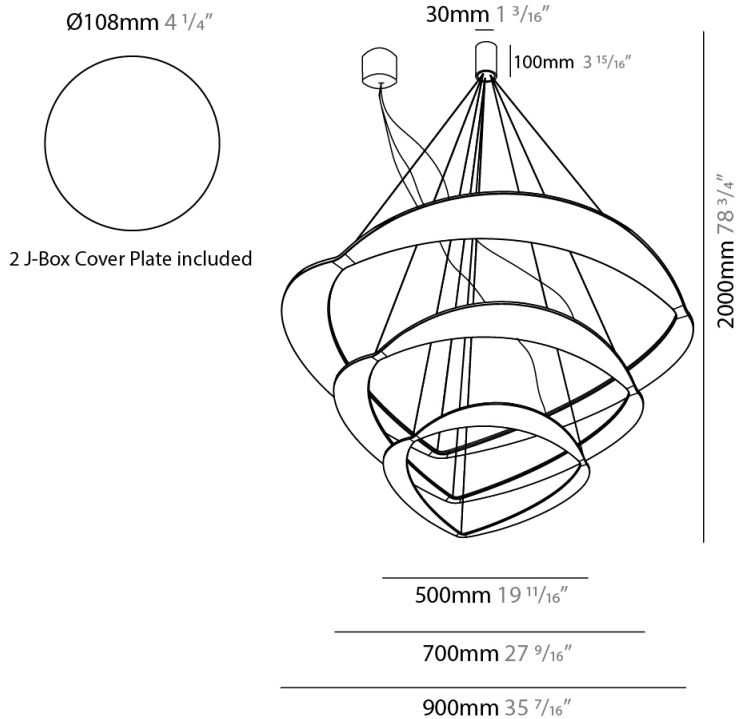

PROJECT	
TYPE	
SPECIFIER	
QUANTITY	
DATE	

DIADEMA 3 DECENTRATED BASE SUSPENSION

D41011-

base number   Finish
Options

1. To build a product code in our configurator select the specify button on the base model # product page
2. To build a manual product code on this datasheet choose from the options listed below in blue font and add the suffix to the base model #

GENERAL

Series: Diadema
Subseries: Diadema 3 Decentrated Base
Brand: Icone
Division: Design
Mounting Type: Suspension
Mounting Location: Ceiling
Subcategory: Pendant

PHYSICAL

Shape: Abstract
Diameter (mm): 900
Diameter (in): 35 7/16
Height (mm): 2000
Height (in): 78 3/4
Light Distribution: Indirect
Fixture Finish: WHI / WAM / GLF
Fixture Material: Aluminum

ELECTRICAL

Lamp Type: LED
Total Output Wattage (W): 195
Dimming: Electronic Low Voltage Dimming
Input Voltage (V): 120Vac Direct Line

LED

Color Temperature (°K): 3000
Nominal Lumen (lm): 16575
CRI: >90 CRI
Lamp Life (hrs): 50000

OPTICAL

RATINGS AND CERTIFICATIONS

Certified By: Certified for North American Standards
IP rating: IP20