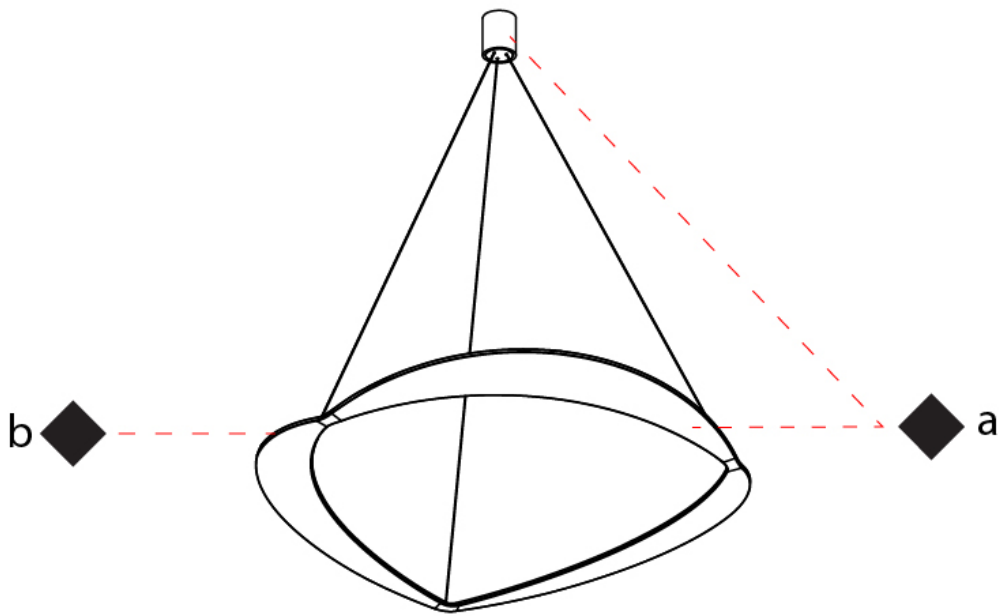

DIADEMA 1 SUSPENSION

D41006-

PROJECT	_____
TYPE	_____
SPECIFIER	_____
QUANTITY	_____
DATE	_____