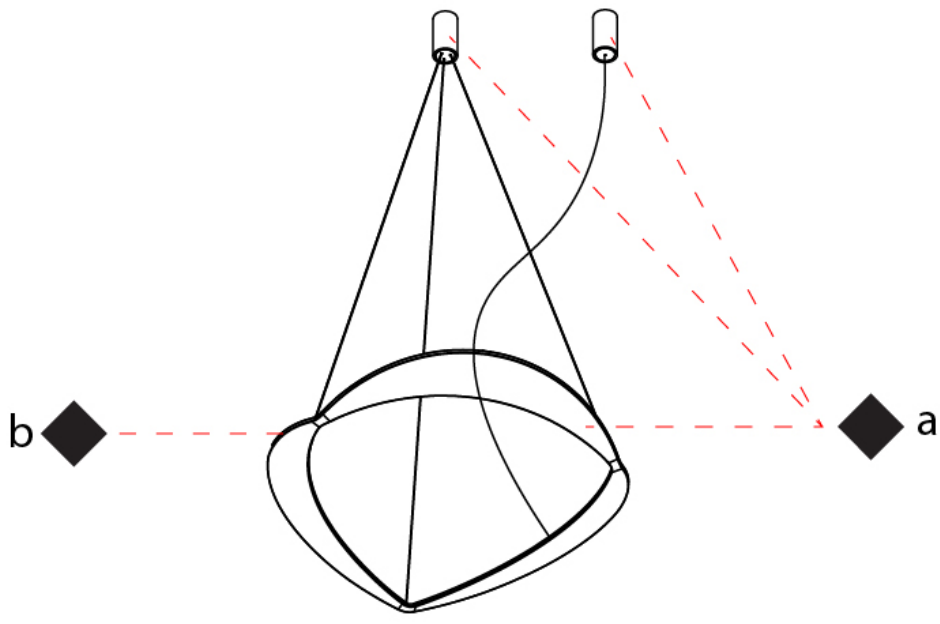

DIADEMA 1 DECENTRATED BASE SUSPENSION

D41009-

PROJECT	_____
TYPE	_____
SPECIFIER	_____
QUANTITY	_____
DATE	_____