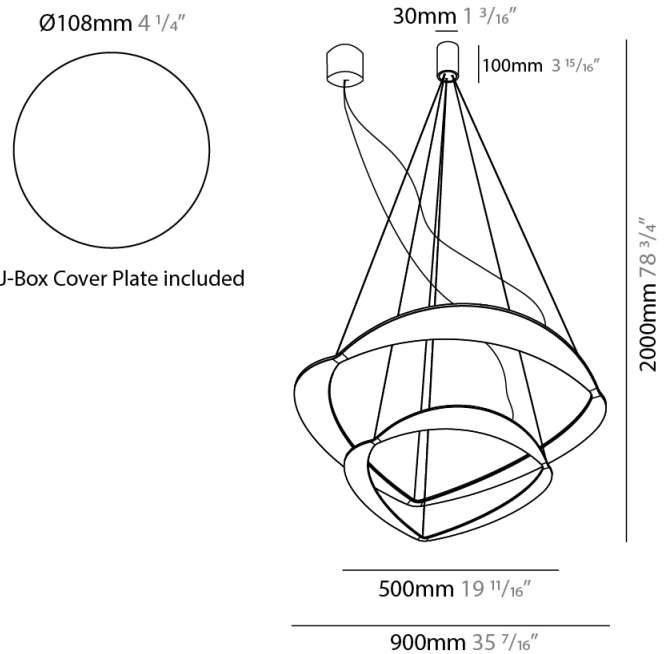

PROJECT	
TYPE	
SPECIFIER	
QUANTITY	
DATE	

DIADEMA 2 DECENTRATED BASE SUSPENSION

D41013-

base number Finish
Options

1. To build a product code in our configurator select the specify button on the base model # product page
2. To build a manual product code on this datasheet choose from the options listed below in blue font and add the suffix to the base model #

GENERAL

Series: Diadema
Subseries: Diadema 2 Decentrated Base
Brand: Icone
Division: Design
Mounting Type: Suspension
Mounting Location: Ceiling
Subcategory: Pendant

PHYSICAL

Shape: Abstract
Diameter (mm): 900
Diameter (in): 35 ⁷/₁₆
Height (mm): 2000
Height (in): 78 ³/₄
Light Distribution: Indirect
Fixture Finish: WHI / WAM / GLF
Fixture Material: Aluminum

ELECTRICAL

Lamp Type: LED
Total Output Wattage (W): 135
Dimming: Electronic Low Voltage Dimming
Input Voltage (V): 120Vac Direct Line

LED

Color Temperature (°K): 3000
Nominal Lumen (lm): 11475
CRI: >90 CRI
Lamp Life (hrs): 50000

OPTICAL

RATINGS AND CERTIFICATIONS

Certified By: Certified for North American Standards
IP rating: IP20