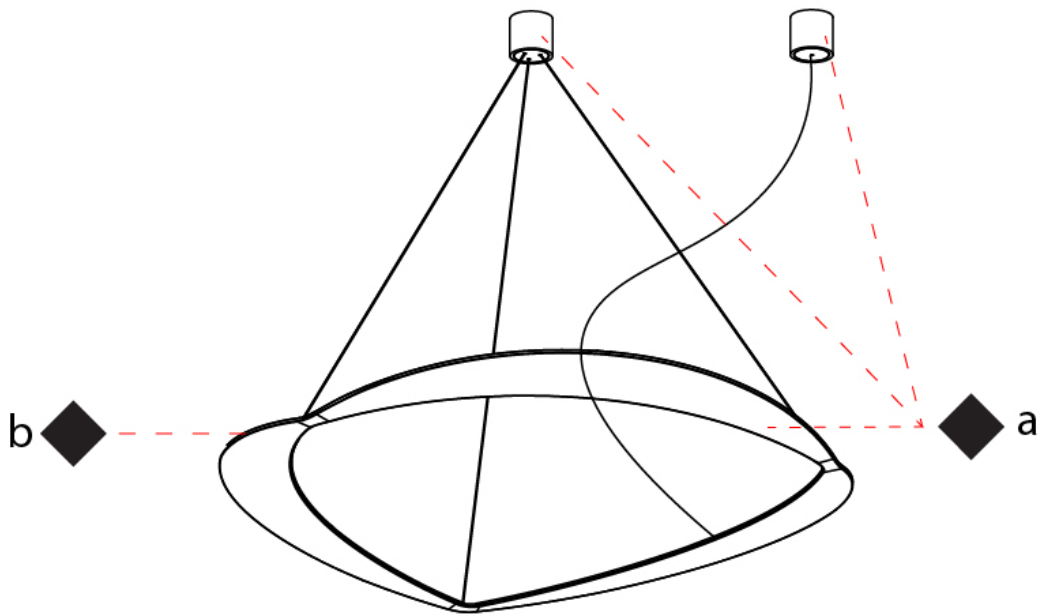

DIADEMA 1 DECENTRATED BASE SUSPENSION

D41005-

D