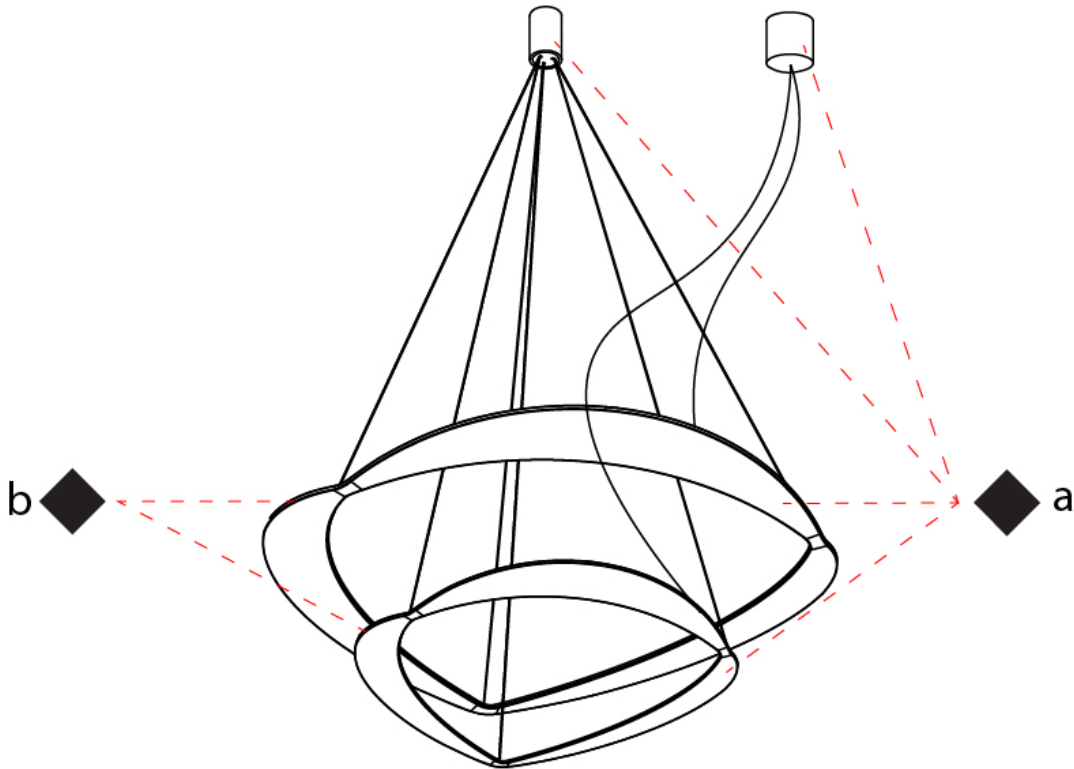

DIADEMA 2 DECENTRATED BASE SUSPENSION

D41013-

PROJECT

TYPE

SPECIFIER

QUANTITY

DATE

D