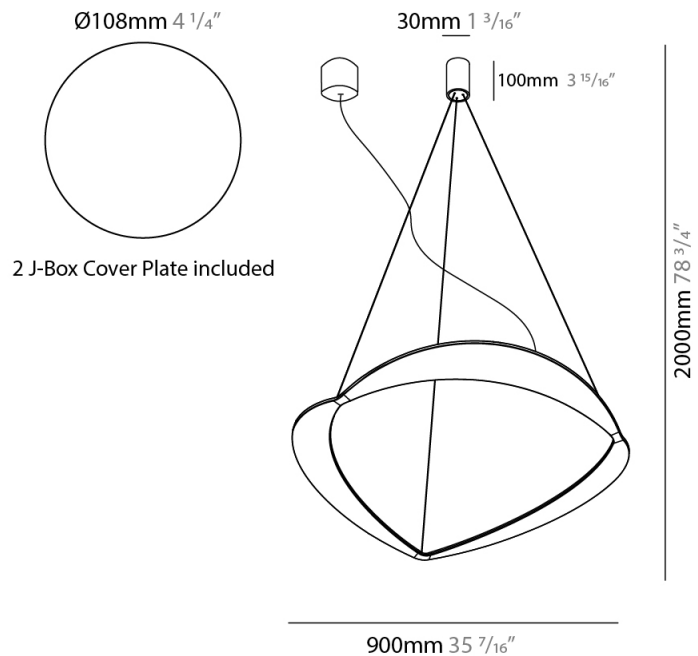

PROJECT	_____
TYPE	_____
SPECIFIER	_____
QUANTITY	_____
DATE	_____

DIADEMA 1 DECENTRATED BASE SUSPENSION

D41005-

base number   Finish
Options

1. To build a product code in our configurator select the specify button on the base model # product page
2. To build a manual product code on this datasheet choose from the options listed below in blue font and add the suffix to the base model #

GENERAL

Series: Diadema
Subseries: Diadema 1 Decentrated Base
Brand: Icone
Division: Design
Mounting Type: Suspension
Mounting Location: Ceiling
Subcategory: Pendant

PHYSICAL

Shape: Abstract
Diameter (mm): 900
Diameter (in): 35 7/16
Height (mm): 2000
Height (in): 78 3/4
Light Distribution: Indirect
Fixture Finish: WHI / WAM / GLF
Fixture Material: Aluminum

ELECTRICAL

Lamp Type: LED
Total Output Wattage (W): 90
Dimming: Electronic Low Voltage Dimming
Input Voltage (V): 120Vac Direct Line

LED

Number of LEDs: 3
Color Temperature (°K): 3000
Nominal Lumen (lm): 7650
CRI: >90 CRI
Lamp Life (hrs): 50000

OPTICAL

RATINGS AND CERTIFICATIONS

Certified By: Certified for North American Standards
IP rating: IP20