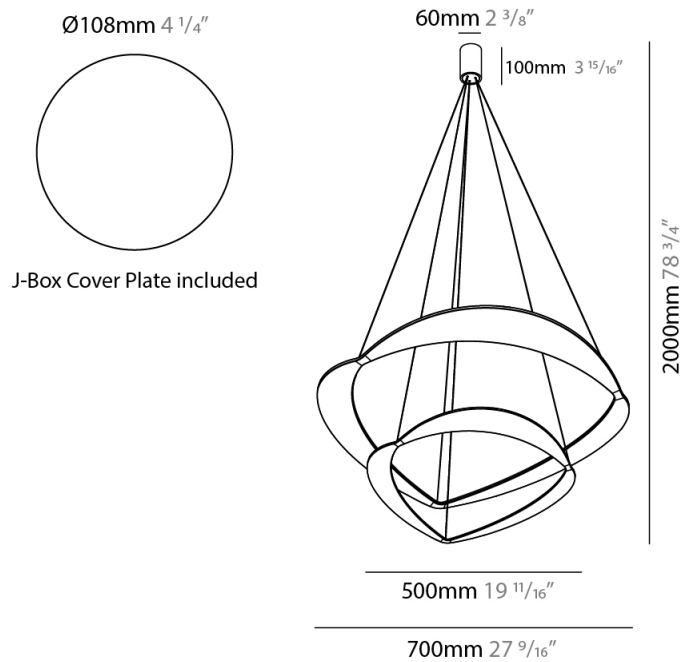

PROJECT	
TYPE	
SPECIFIER	
QUANTITY	
DATE	

DIADEMA 2 SUSPENSION

D41014-

base number   Finish
Options

1. To build a product code in our configurator select the specify button on the base model # product page
2. To build a manual product code on this datasheet choose from the options listed below in blue font and add the suffix to the base model #

GENERAL

Series: Diadema
Subseries: Diadema 2
Brand: Icone
Division: Design
Mounting Type: Suspension
Mounting Location: Ceiling
Subcategory: Pendant

PHYSICAL

Shape: Abstract
Diameter (mm): 700
Diameter (in): 27 ⁹/₁₆
Height (mm): 2000
Height (in): 78 ³/₄
Light Distribution: Indirect
Fixture Finish: WHI / WAM / GLF
Fixture Material: Aluminum

ELECTRICAL

Lamp Type: LED
Total Output Wattage (W): 105
Dimming: Electronic Low Voltage Dimming
Input Voltage (V): 120Vac Direct Line

LED

Color Temperature (°K): 3000
Nominal Lumen (lm): 8925
CRI: >90 CRI
Lamp Life (hrs): 50000

OPTICAL

RATINGS AND CERTIFICATIONS

Certified By: Certified for North American Standards
IP rating: IP20