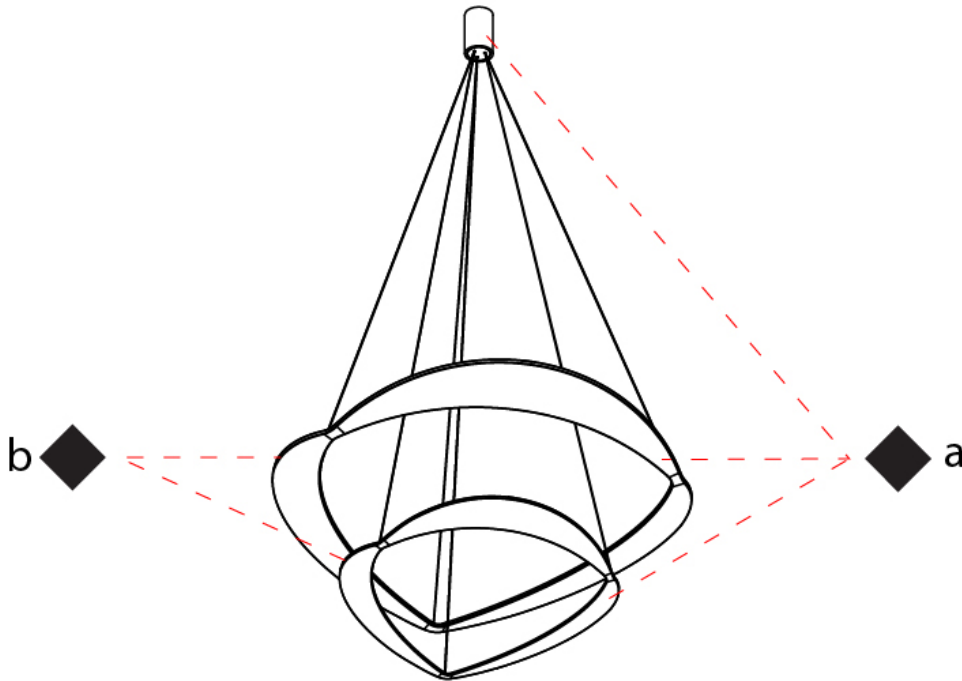

DIADEMA 2 SUSPENSION

D41014-

PROJECT _____

TYPE _____

SPECIFIER _____

QUANTITY _____

DATE _____