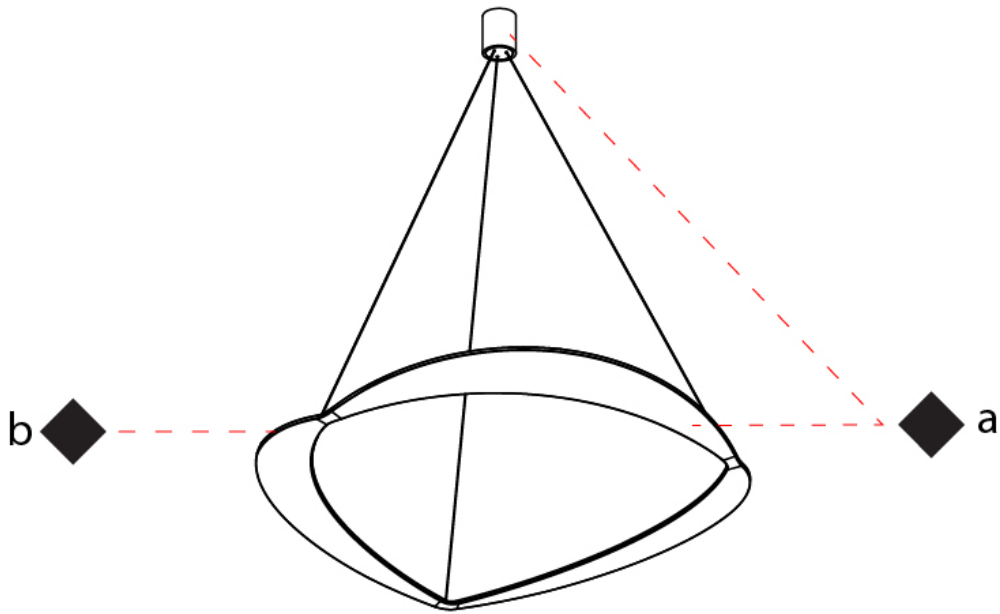

DIADEMA 1 SUSPENSION

D41006-

PROJECT

TYPE

SPECIFIER

QUANTITY

DATE