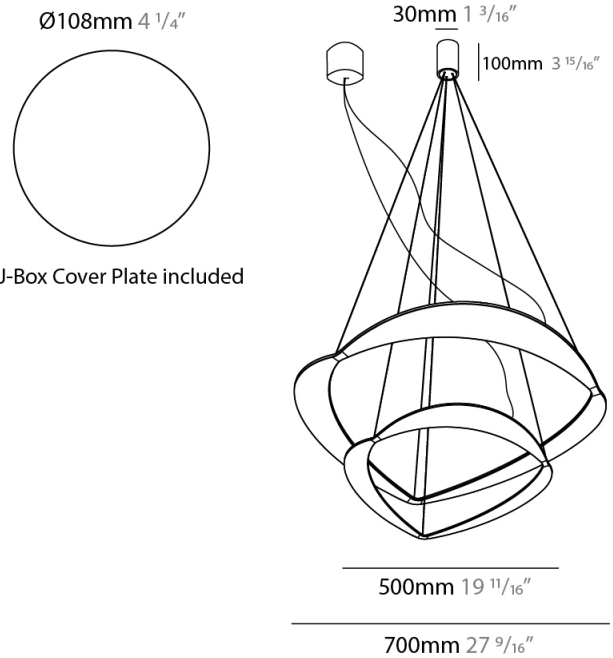

PROJECT	_____
TYPE	_____
SPECIFIER	_____
QUANTITY	_____
DATE	_____

DIADEMA 2 DECENTRATED BASE SUSPENSION

D41015-

base number   Finish
Options

1. To build a product code in our configurator select the specify button on the base model # product page
2. To build a manual product code on this datasheet choose from the options listed below in blue font and add the suffix to the base model #

GENERAL

Series: Diadema
Subseries: Diadema 2 Decentrated Base
Brand: Icone
Division: Design
Mounting Type: Suspension
Mounting Location: Ceiling
Subcategory: Pendant

PHYSICAL

Shape: Abstract
Diameter (mm): 700
Diameter (in): 27 ⁹/₁₆
Height (mm): 2000
Height (in): 78 ³/₄
Light Distribution: Indirect
Fixture Finish: WHI / WAM / GLF
Fixture Material: Aluminum

ELECTRICAL

Lamp Type: LED
Total Output Wattage (W): 105
Dimming: Electronic Low Voltage Dimming
Input Voltage (V): 120Vac Direct Line

LED

Color Temperature (°K): 3000
Nominal Lumen (lm): 8925
CRI: >90 CRI
Lamp Life (hrs): 50000

OPTICAL

RATINGS AND CERTIFICATIONS

Certified By: Certified for North American Standards
IP rating: IP20