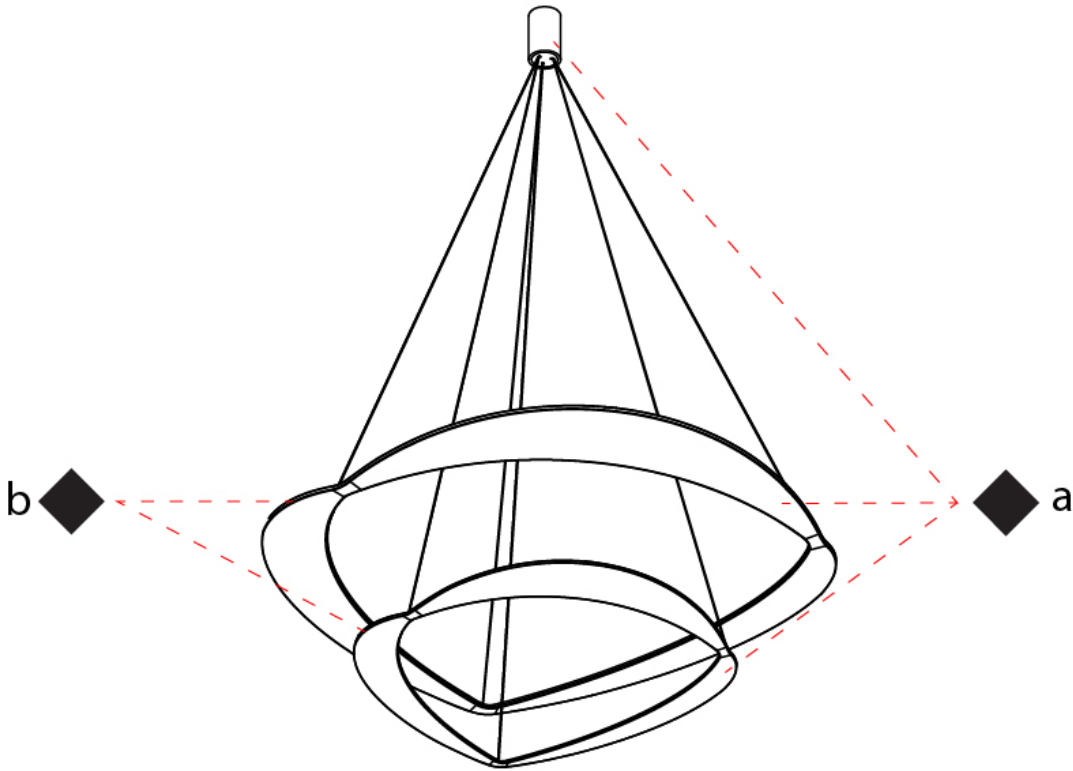

DIADEMA 2 SUSPENSION

D41012-

PROJECT	_____
TYPE	_____
SPECIFIER	_____
QUANTITY	_____
DATE	_____